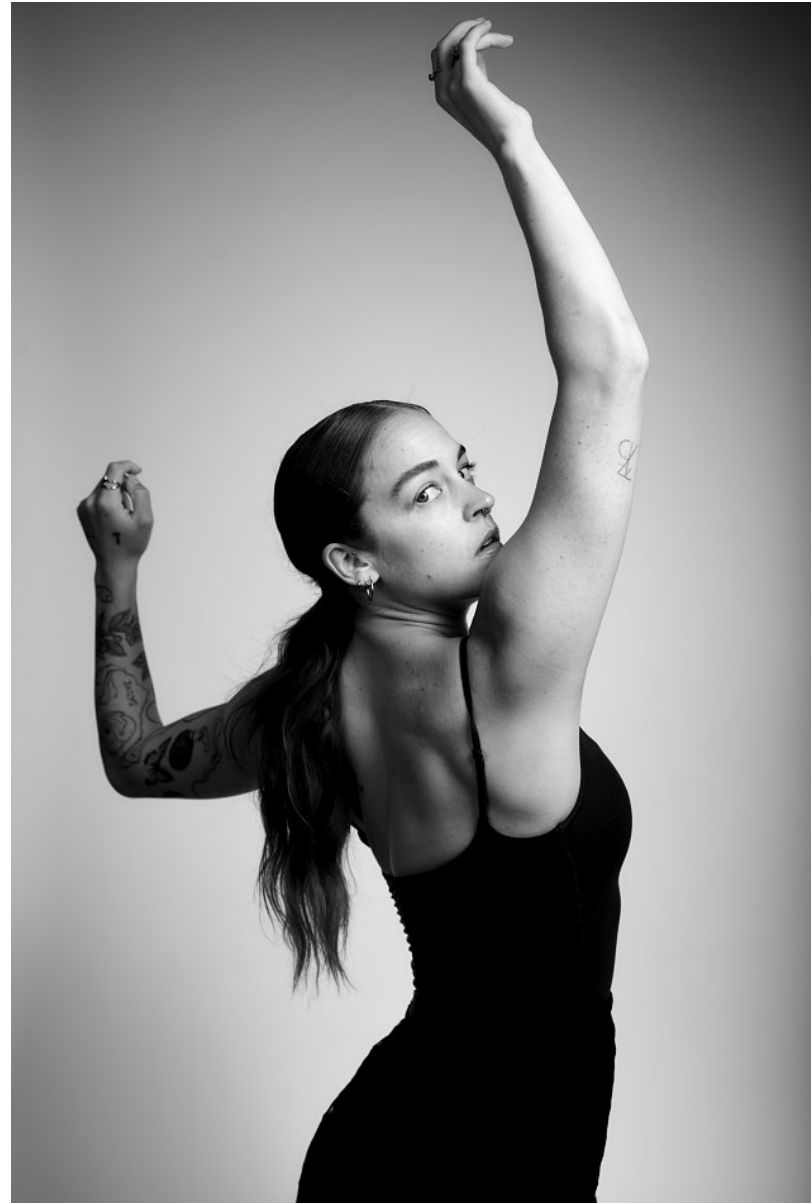

JEN LACY

Height: 5'5" Bust: 34" C Waist: 29" Hip: 36" Dress: 8 US Shoe: 8 US Hair: Brown Eyes: Blue

JEN LACY

Height: 5'5" Bust: 34" C Waist: 29" Hip: 36" Dress: 8 US Shoe: 8 US Hair: Brown Eyes: Blue

JEN LACY

Height: 5'5" Bust: 34" C Waist: 29" Hip: 36" Dress: 8 US Shoe: 8 US Hair: Brown Eyes: Blue

JEN LACY

Height: 5'5" Bust: 34" C Waist: 29" Hip: 36" Dress: 8 US Shoe: 8 US Hair: Brown Eyes: Blue

JEN LACY

Height: 5'5" Bust: 34" C Waist: 29" Hip: 36" Dress: 8 US Shoe: 8 US Hair: Brown Eyes: Blue