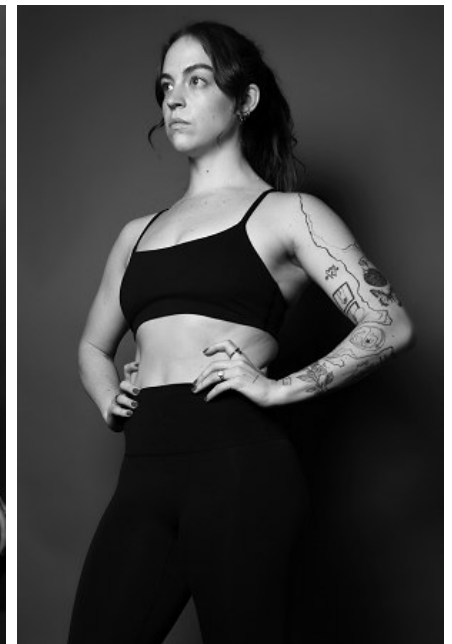

JEN LACY

Height: 5'5" Bust: 34" C Waist: 29" Hip: 36" Dress: 8 US Shoe: 8 US
Hair: Brown Eyes: Blue

b B E L L A G E N C Y
MODEL & TALENT

Bella Agency Los Angeles 6430 Sunset Blvd, Suite 460, Los Angeles, CA 90028
T: 323.462.9191 F: 323.210.7101 Email: info@bellaagency.com