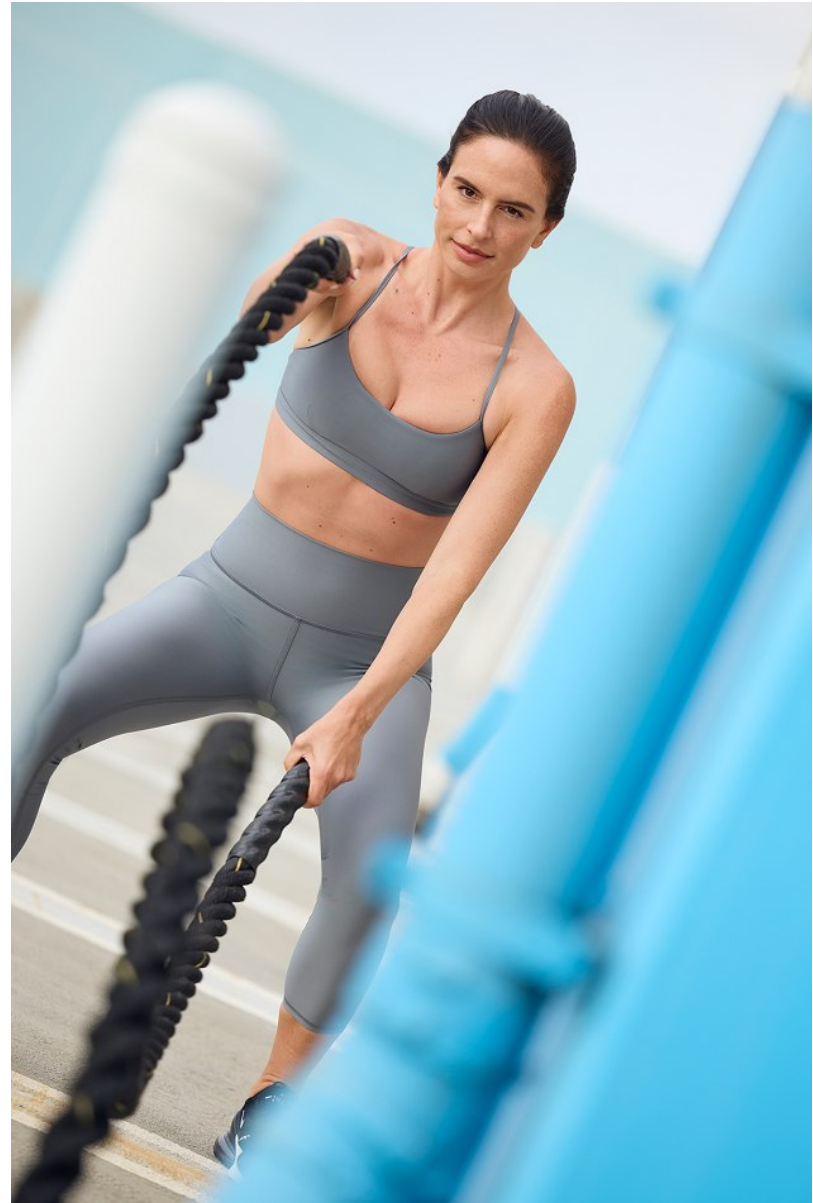

**MICHELLE MILLER**

Height: 5'8" Bust: 34" B Waist: 26" Hip: 36" Dress: 4-6 US Shoe: 9 US Hair: Brown Eyes: Brown

**MICHELLE MILLER**

Height: 5'8" Bust: 34" B Waist: 26" Hip: 36" Dress: 4-6 US Shoe: 9 US Hair: Brown Eyes: Brown