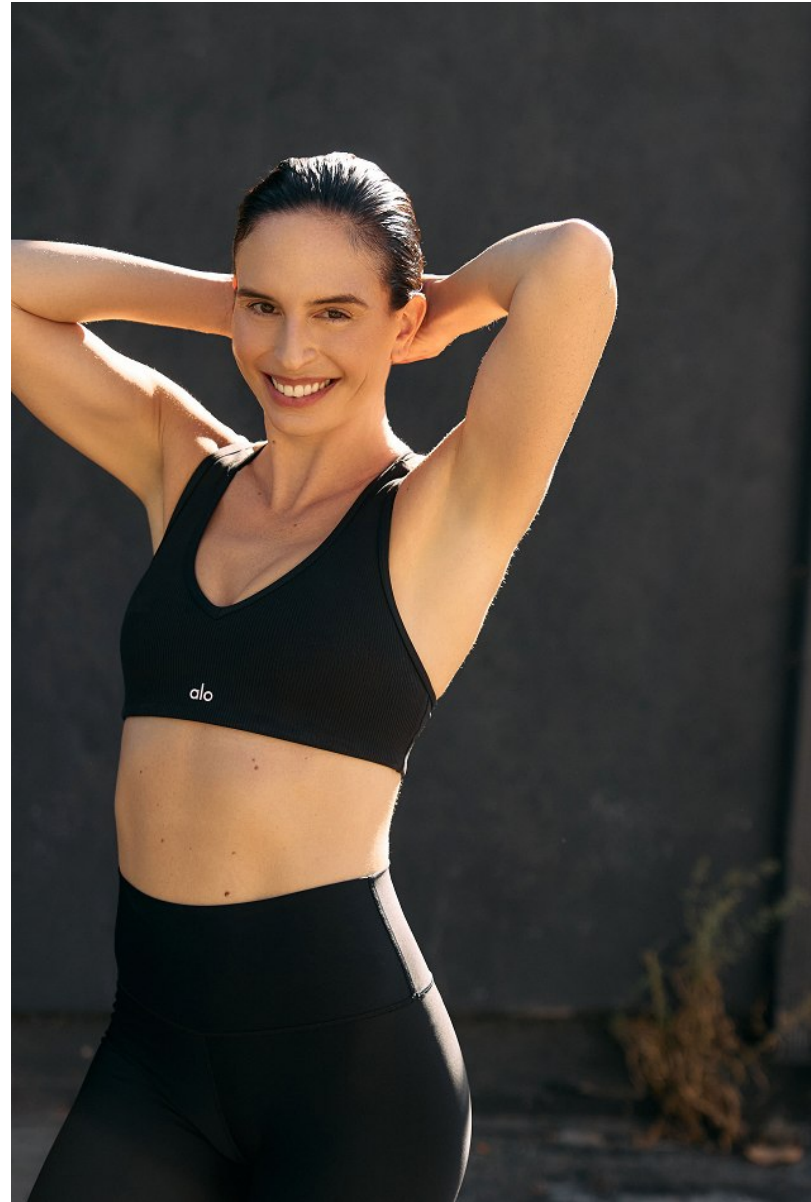

MICHELLE MILLER

Height: 5'8" Bust: 34" B Waist: 26" Hip: 36" Dress: 4-6 US Shoe: 9 US Hair: Brown Eyes: Brown