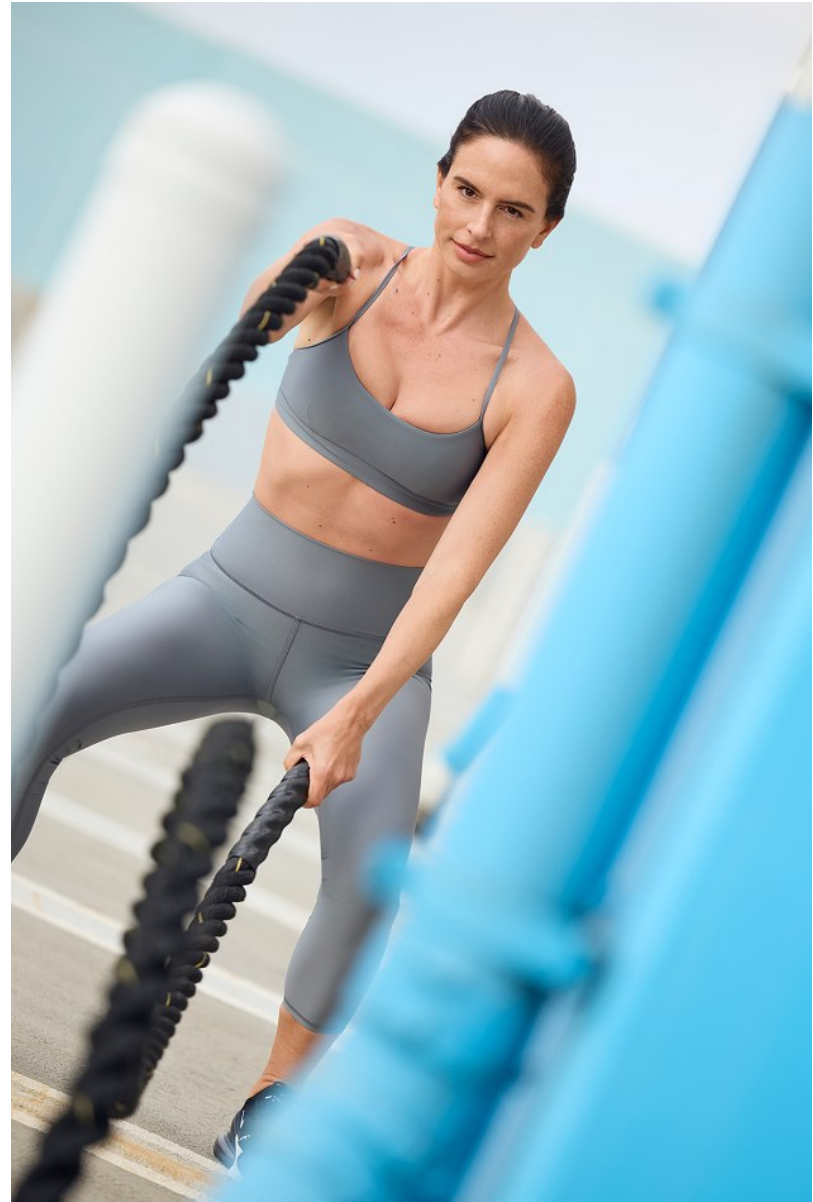

**MICHELLE MILLER**

Height: 5'8" Bust: 34" B Waist: 26" Hip: 36" Dress: 4-6 US Shoe: 9 US Hair: Brown Eyes: Brown

**MICHELLE MILLER**

Height: 5'8" Bust: 34" B Waist: 26" Hip: 36" Dress: 4-6 US Shoe: 9 US Hair: Brown Eyes: Brown