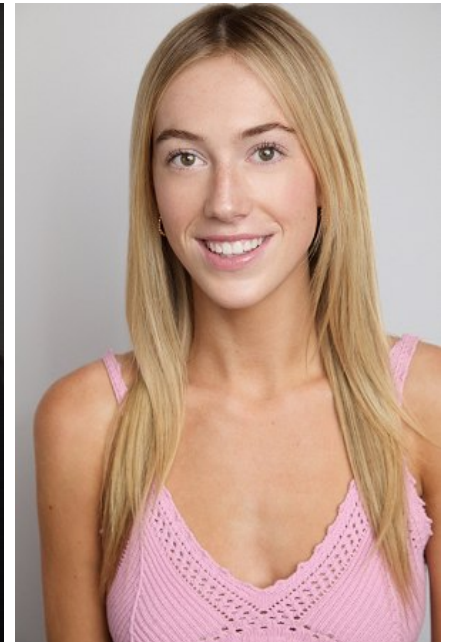

MACEY WILKERSON

Height: 5'10" Bust: 32" B Waist: 24.5" Hip: 35" Dress: 0-2 US Shoe: 8.5 US
Hair: Blonde Eyes: Green

 B E L L A G E N C Y
MODEL & TALENT

Bella Agency Los Angeles 6430 Sunset Blvd, Suite 460, Los Angeles, CA 90028
T: 323.462.9191 F: 323.210.7101 Email: info@bellaagency.com