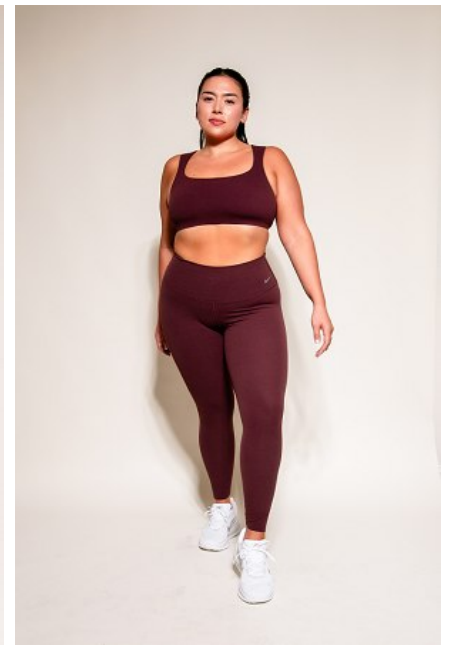

MAGGIE CHO

Height: 5'6" Bust: 41" D Waist: 35" Hip: 45" Dress: 12-14 US Shoe: 9.5 US
Hair: Dark Brown Eyes: Brown

b B E L L A G E N C Y
MODEL & TALENT

Bella Agency Los Angeles 6430 Sunset Blvd, Suite 460, Los Angeles, CA 90028
T: 323.462.9191 F: 323.210.7101 Email: info@bellaagency.com