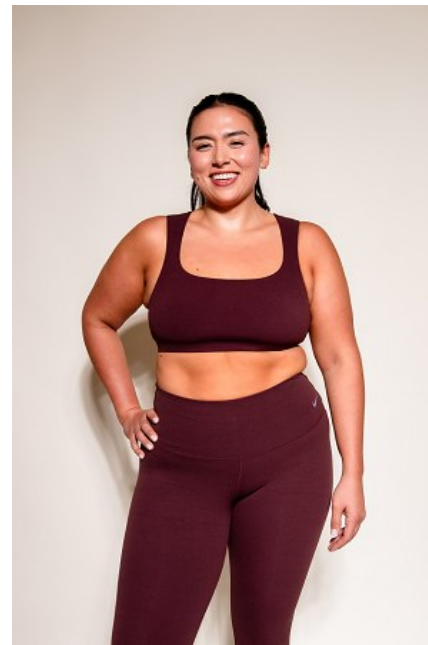

MAGGIE CHO

Height: 5'6" Bust: 41" D Waist: 35" Hip: 45" Dress: 12-14 US Shoe: 9.5 US
Hair: Dark Brown Eyes: Brown

b B E L L A G E N C Y
MODEL & TALENT

Bella Agency Los Angeles 6430 Sunset Blvd, Suite 460, Los Angeles, CA 90028
T: 323.462.9191 F: 323.210.7101 Email: info@bellaagency.com