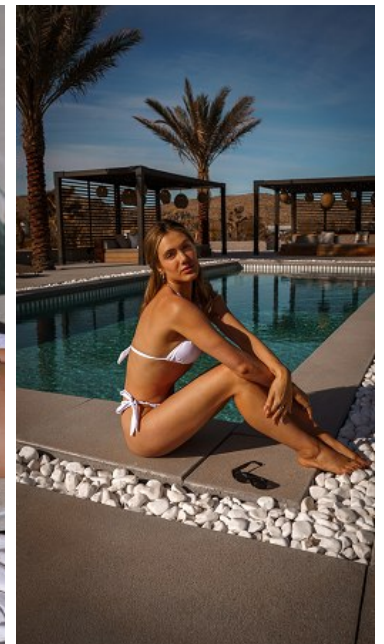

ALEXIS MATHER

Height: 5'7" Bust: 32" C Waist: 25" Hip: 35" Dress: 2 US Shoe: 7 US Hair: Dark
Blonde Eyes: Blue/Green

b B E L L A G E N C Y
MODEL & TALENT

Bella Agency Los Angeles 6430 Sunset Blvd, Suite 460, Los Angeles, CA 90028
T: 323.462.9191 F: 323.210.7101 Email: info@bellaagency.com