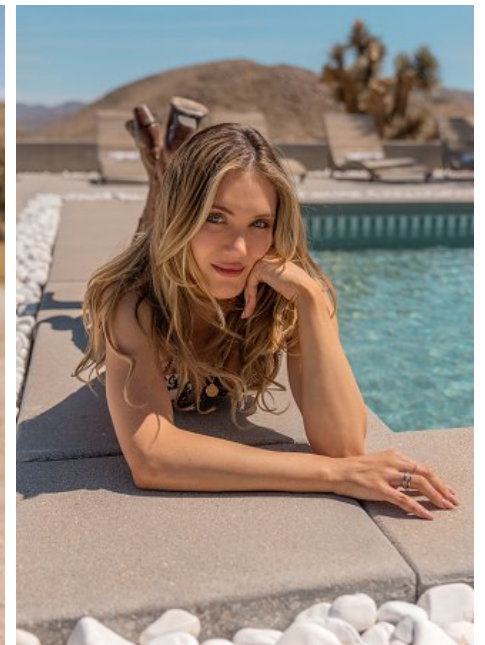

ALEXIS MATHER

Height: 5'7" Bust: 32" C Waist: 25" Hip: 35" Dress: 2 US Shoe: 7 US Hair: Dark
Blonde Eyes: Blue/Green

b B E L L A G E N C Y
MODEL & TALENT

Bella Agency Los Angeles 6430 Sunset Blvd, Suite 460, Los Angeles, CA 90028
T: 323.462.9191 F: 323.210.7101 Email: info@bellaagency.com