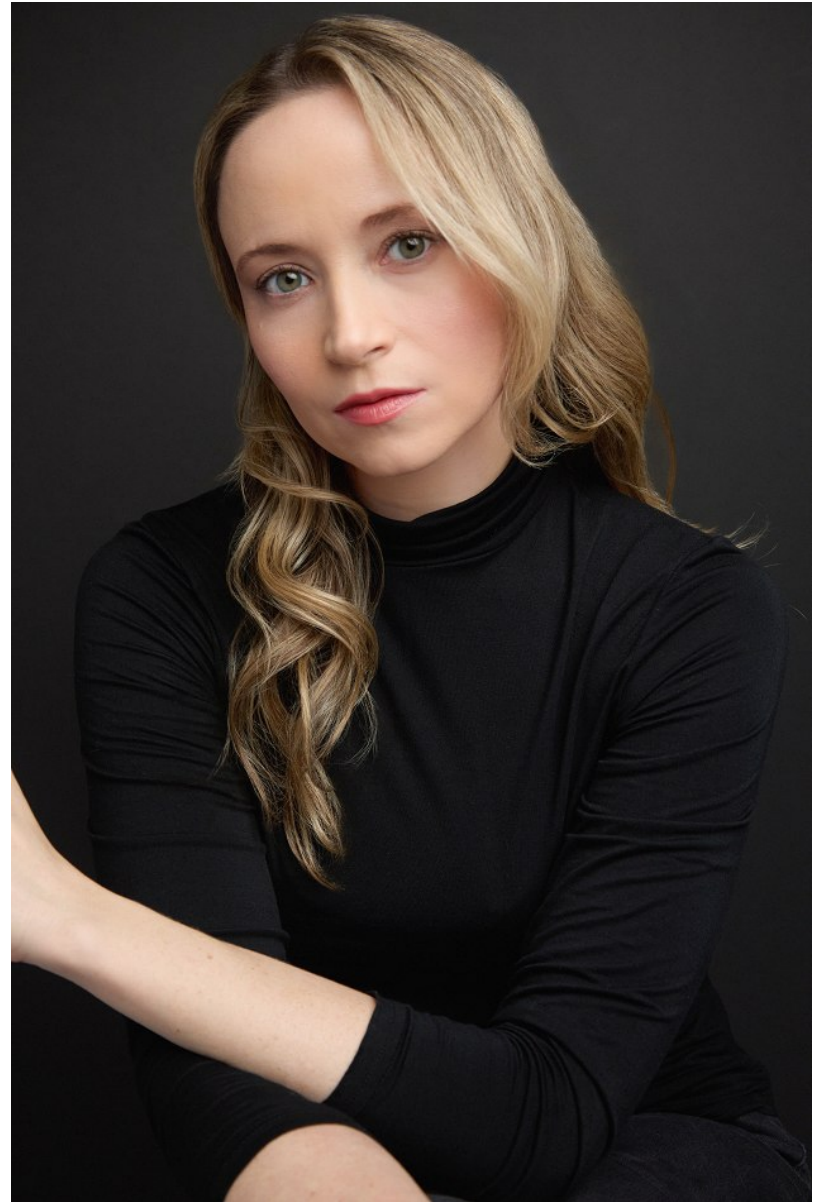

KATIE SMALL

Height: 5'9" Bust: 32" Waist: 27" Hip: 35.5" Dress: 6-8 US Shoe: 10 US Hair: Blonde Eyes: Blue/Green

KATIE SMALL

Height: 5'9" Bust: 32" Waist: 27" Hip: 35.5" Dress: 6-8 US Shoe: 10 US Hair: Blonde Eyes: Blue/Green