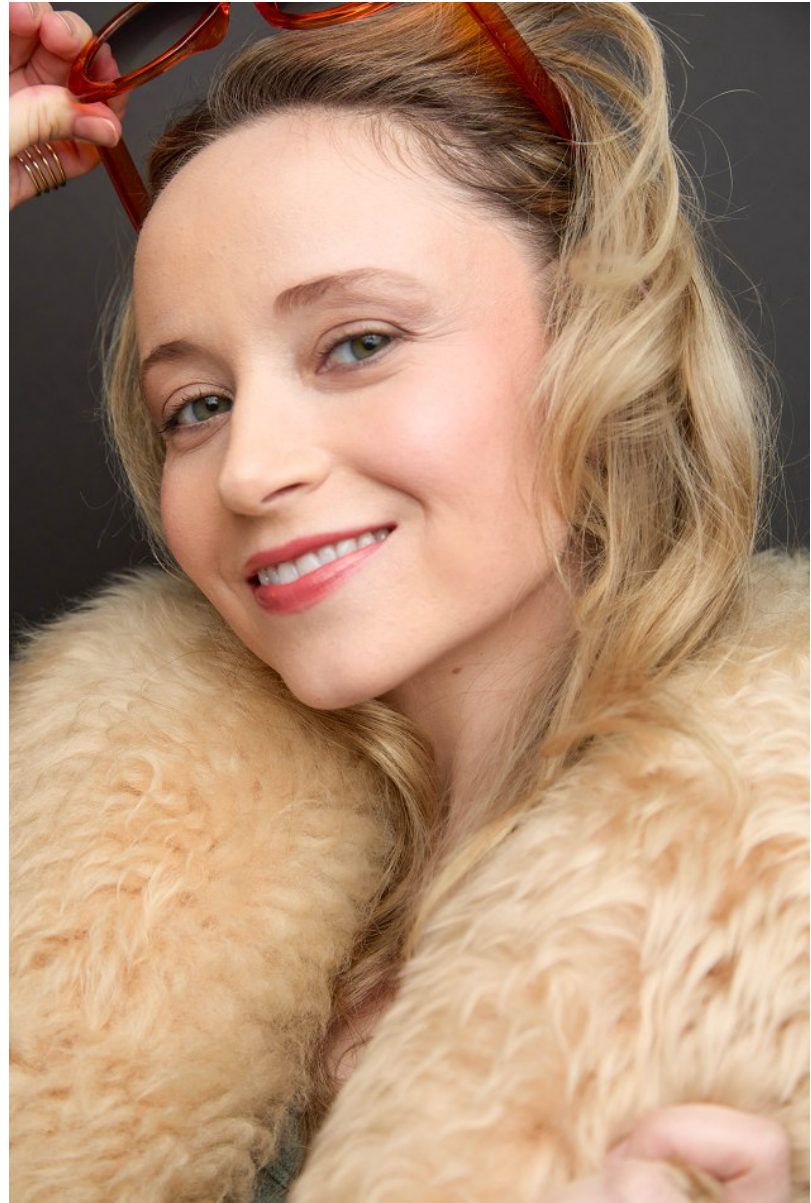

KATIE SMALL

Height: 5'9" Bust: 32" Waist: 27" Hip: 35.5" Dress: 6-8 US Shoe: 10 US Hair: Blonde Eyes: Blue/Green

KATIE SMALL

Height: 5'9" Bust: 32" Waist: 27" Hip: 35.5" Dress: 6-8 US Shoe: 10 US Hair: Blonde Eyes: Blue/Green