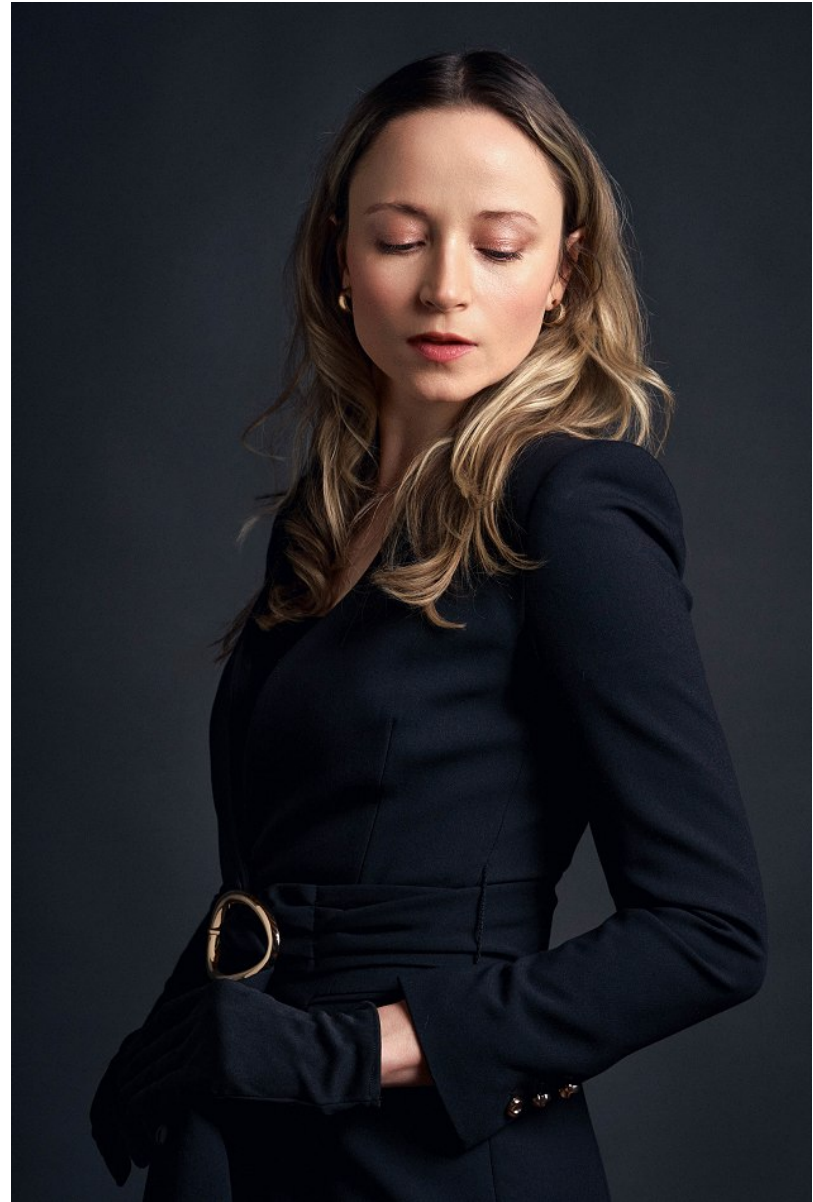

KATIE SMALL

Height: 5'9" Bust: 32" Waist: 27" Hip: 35.5" Dress: 6-8 US Shoe: 10 US Hair: Blonde Eyes: Blue/Green

KATIE SMALL

Height: 5'9" Bust: 32" Waist: 27" Hip: 35.5" Dress: 6-8 US Shoe: 10 US Hair: Blonde Eyes: Blue/Green