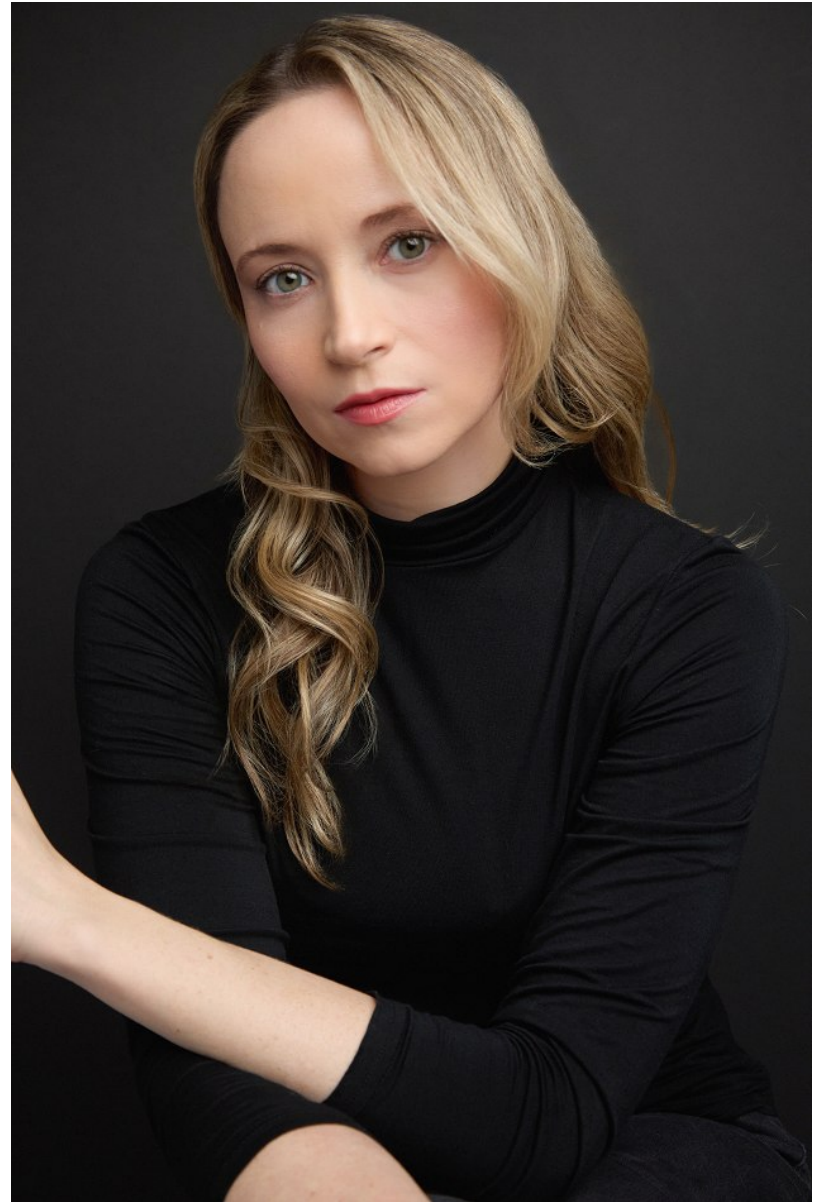

KATIE SMALL

Height: 5'9" Bust: 32" Waist: 28" Hip: 41" Dress: 6-8 US Shoe: 10 US Hair: Blonde Eyes: Blue/Green

KATIE SMALL

Height: 5'9" Bust: 32" Waist: 28" Hip: 41" Dress: 6-8 US Shoe: 10 US Hair: Blonde Eyes: Blue/Green

**KATIE SMALL**

Height: 5'9" Bust: 32" Waist: 28" Hip: 41" Dress: 6-8 US Shoe: 10 US Hair: Blonde Eyes: Blue/Green

**KATIE SMALL**

Height: 5'9" Bust: 32" Waist: 28" Hip: 41" Dress: 6-8 US Shoe: 10 US Hair: Blonde Eyes: Blue/Green