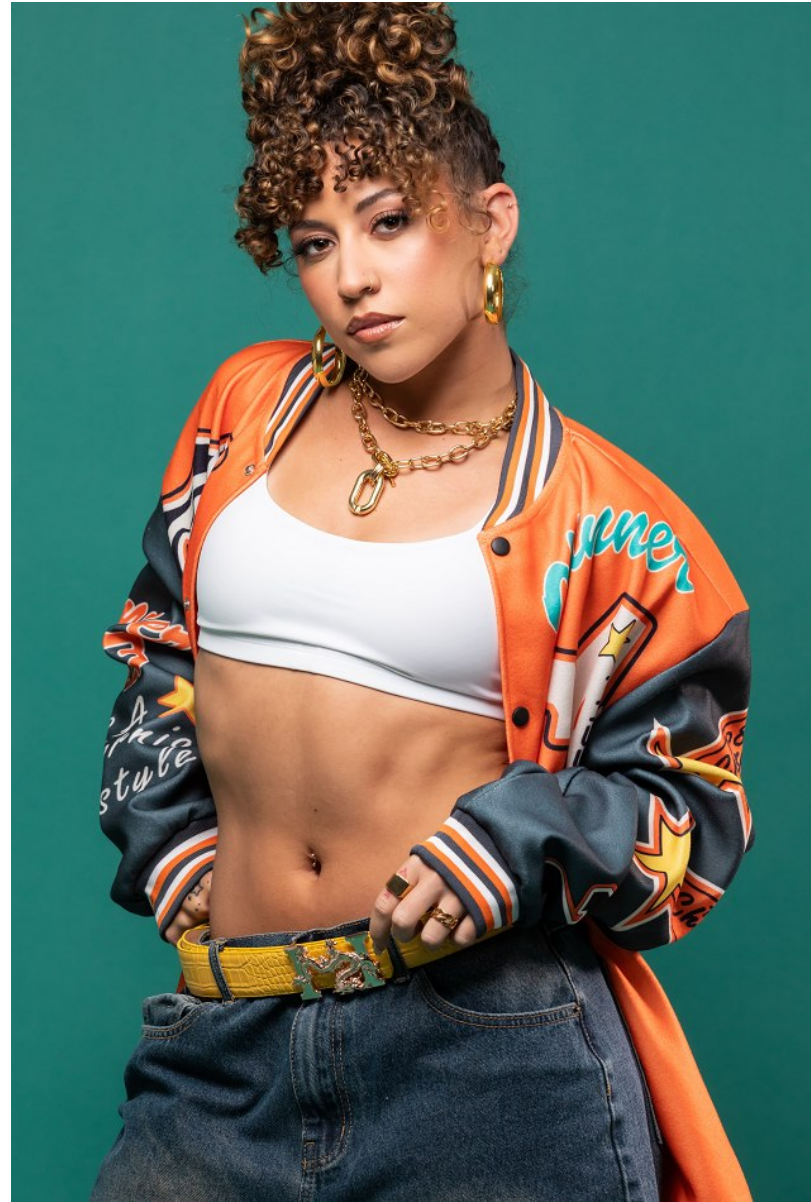

DANIELA CRESPO

Height: 5'4" Bust: 32" C Waist: 27" Hip: 36" Dress: 4-6 US Shoe: 8.5 US Hair: Brown Eyes: Brown

DANIELA CRESPO

Height: 5'4" Bust: 32" C Waist: 27" Hip: 36" Dress: 4-6 US Shoe: 8.5 US Hair: Brown Eyes: Brown