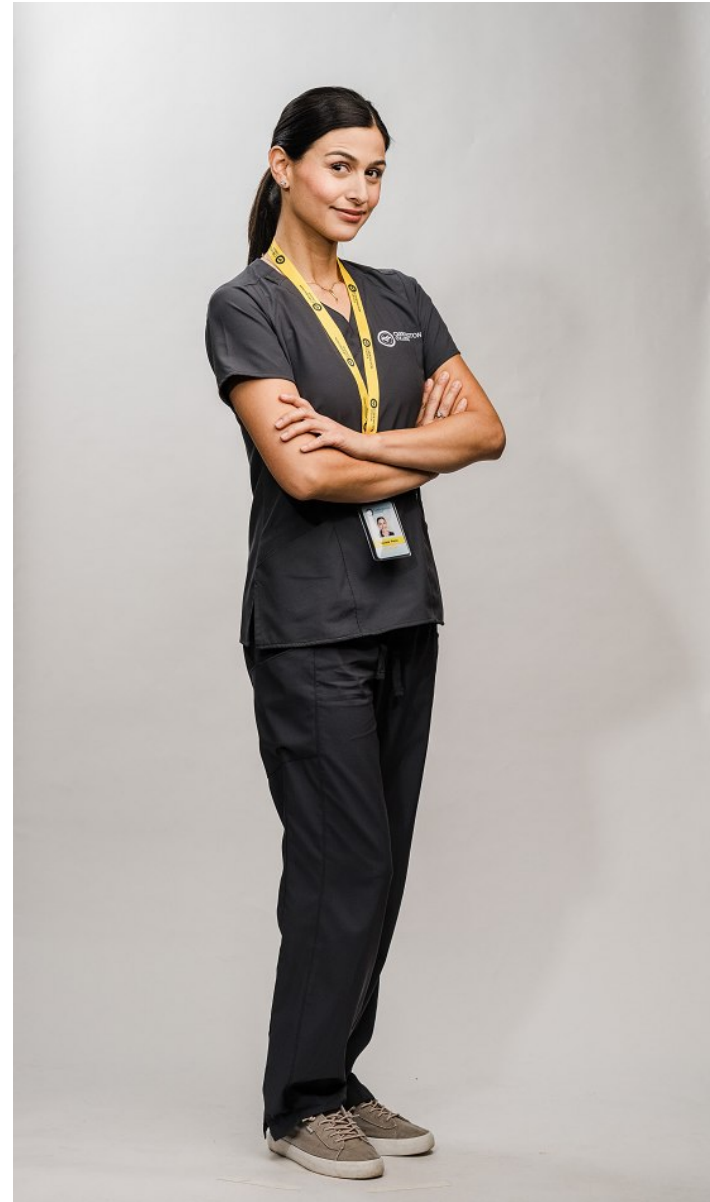

**GABRIELA MELGAR**

Height: 5'5" Waist: 26" Hip: 34" Dress: 2 US Shoe: 7 US Hair: Dark Brown Eyes: Dark Brown

GABRIELA MELGAR

Height: 5'5" Waist: 26" Hip: 34" Dress: 2 US Shoe: 7 US Hair: Dark Brown Eyes: Dark Brown

**GABRIELA MELGAR**

Height: 5'5" Waist: 26" Hip: 34" Dress: 2 US Shoe: 7 US Hair: Dark Brown Eyes: Dark Brown

**GABRIELA MELGAR**

Height: 5'5" Waist: 26" Hip: 34" Dress: 2 US Shoe: 7 US Hair: Dark Brown Eyes: Dark Brown