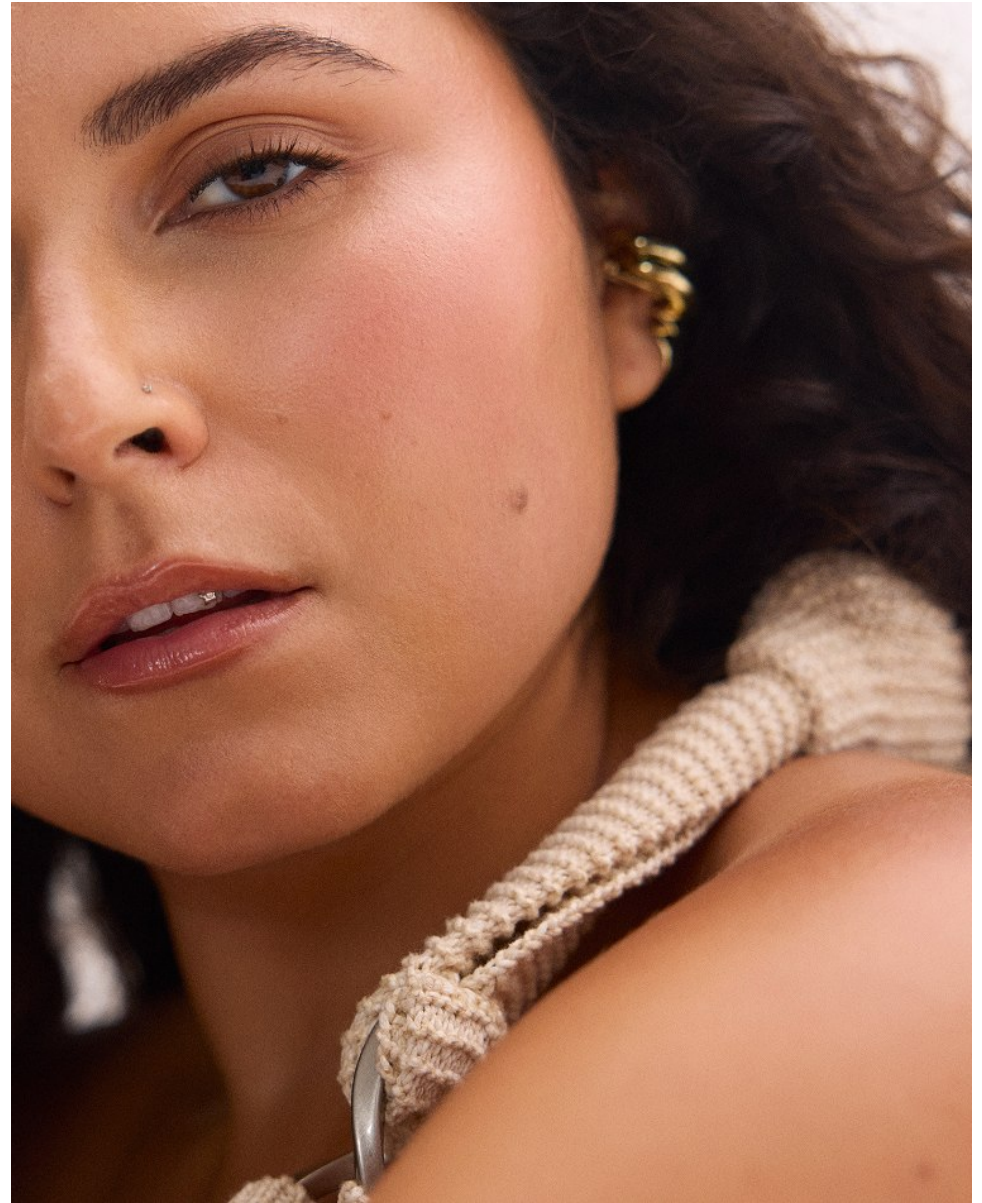

CECILIA BLACKWELL

Height: 5'6" Bust: 36" B Waist: 33" Hip: 44" Dress: 12 US Shoe: 10 US Hair: Brown Eyes: Hazel