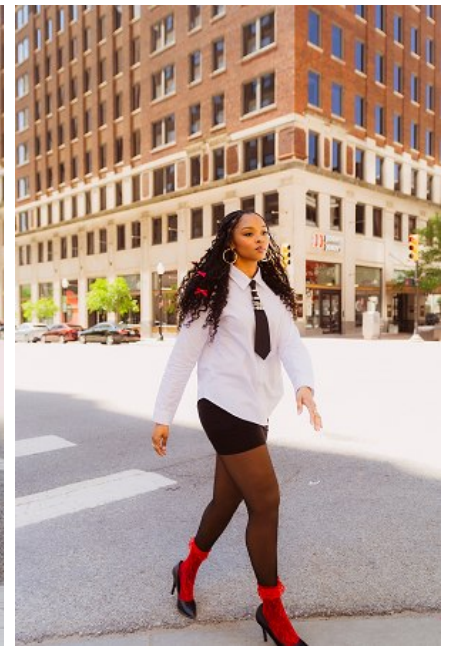

## VICTORIA MCMILLAN

Height: 5'9" Bust: 32" B Waist: 27" Hip: 37" Dress: 6 US Shoe: 9.5 US Hair: Dark Brown Eyes: Brown

**b** B E L L A G E N C Y  
MODEL & TALENT

Bella Agency Los Angeles 6430 Sunset Blvd, Suite 460, Los Angeles, CA 90028  
T: 323.462.9191 F: 323.210.7101 Email: [info@bellaagency.com](mailto:info@bellaagency.com)