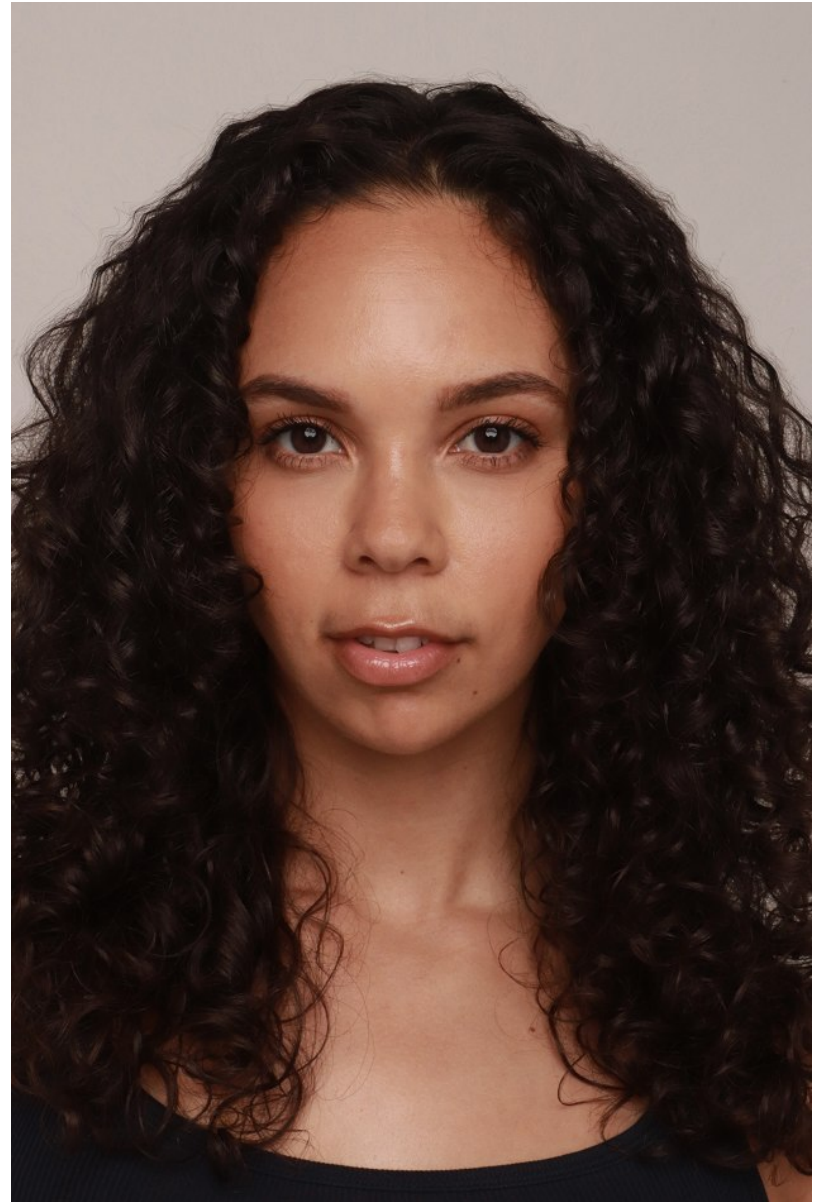

KATRINA CHANEL

Height: 5'6" Bust: 34" C Waist: 25" Hip: 37" Dress: 2-4 US Shoe: 8.5 US Hair: Brown Eyes: Brown

KATRINA CHANEL

Height: 5'6" Bust: 34" C Waist: 25" Hip: 37" Dress: 2-4 US Shoe: 8.5 US Hair: Brown Eyes: Brown

KATRINA CHANEL

Height: 5'6" Bust: 34" C Waist: 25" Hip: 37" Dress: 2-4 US Shoe: 8.5 US Hair: Brown Eyes: Brown