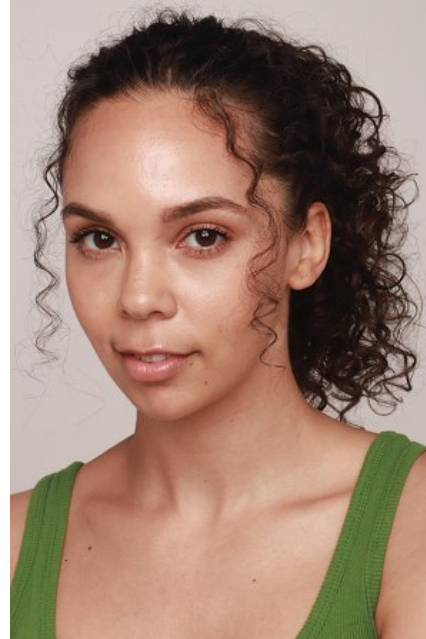

KATRINA CHANEL

Height: 5'6" Bust: 34" C Waist: 25" Hip: 37" Dress: 2-4 US Shoe: 8.5 US
Hair: Brown Eyes: Brown

 B E L L A G E N C Y
MODEL & TALENT

Bella Agency Los Angeles 6430 Sunset Blvd, Suite 460, Los Angeles, CA 90028
T: 323.462.9191 F: 323.210.7101 Email: info@bellaagency.com