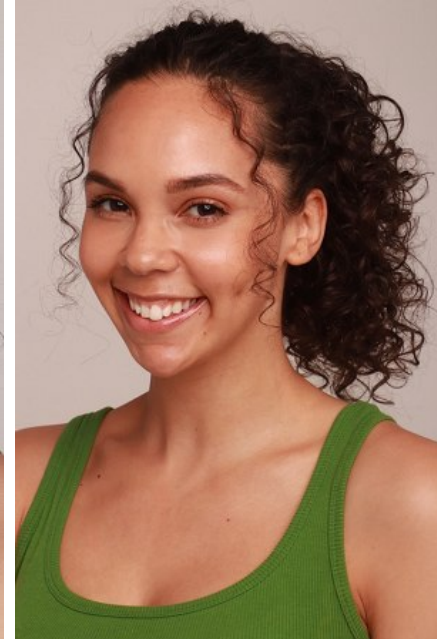

KATRINA CHANEL

Height: 5'6" Bust: 34" C Waist: 25" Hip: 37" Dress: 2-4 US Shoe: 8.5 US
Hair: Brown Eyes: Brown

 B E L L A G E N C Y
MODEL & TALENT

Bella Agency Los Angeles 6430 Sunset Blvd, Suite 460, Los Angeles, CA 90028
T: 323.462.9191 F: 323.210.7101 Email: info@bellaagency.com