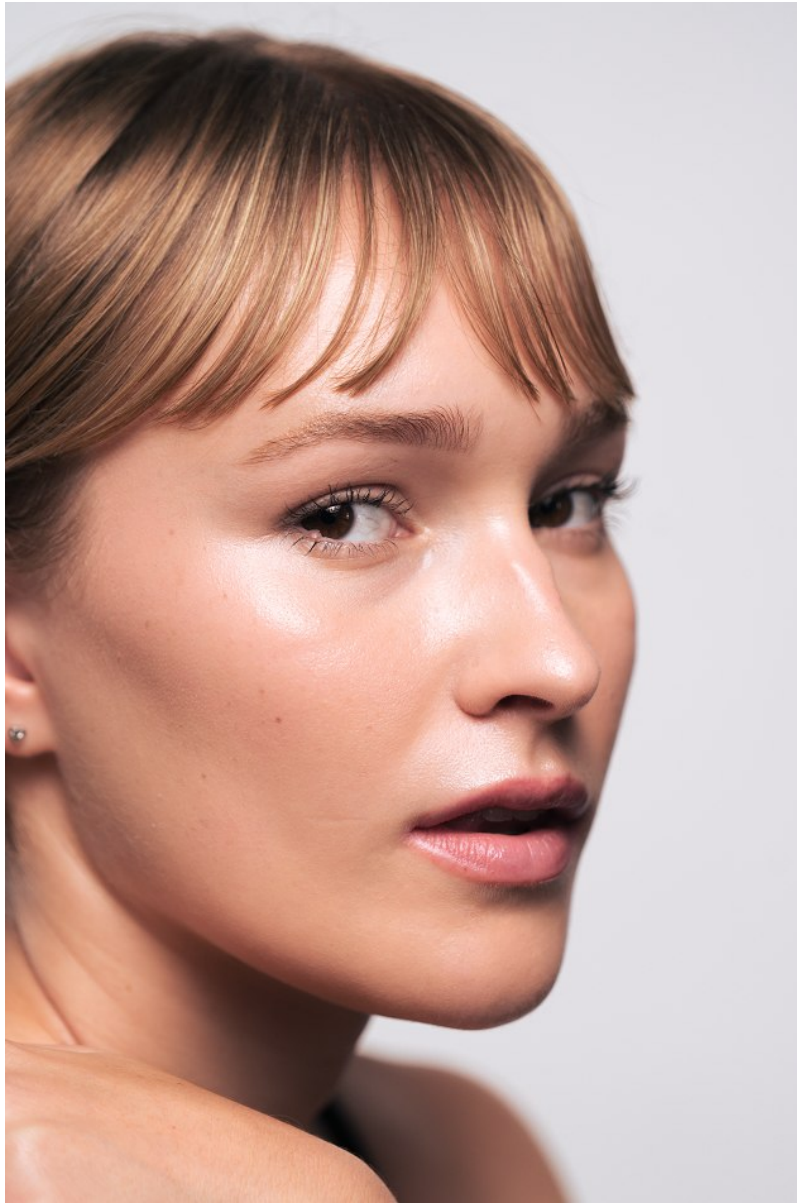

HANNA JORDAN

Height: 5'6" Bust: 32" C Waist: 26" Hip: 38" Dress: 4 US Shoe: 7.5 US Hair: Blonde Eyes: Brown

HANNA JORDAN

Height: 5'6" Bust: 32" C Waist: 26" Hip: 38" Dress: 4 US Shoe: 7.5 US Hair: Blonde Eyes: Brown