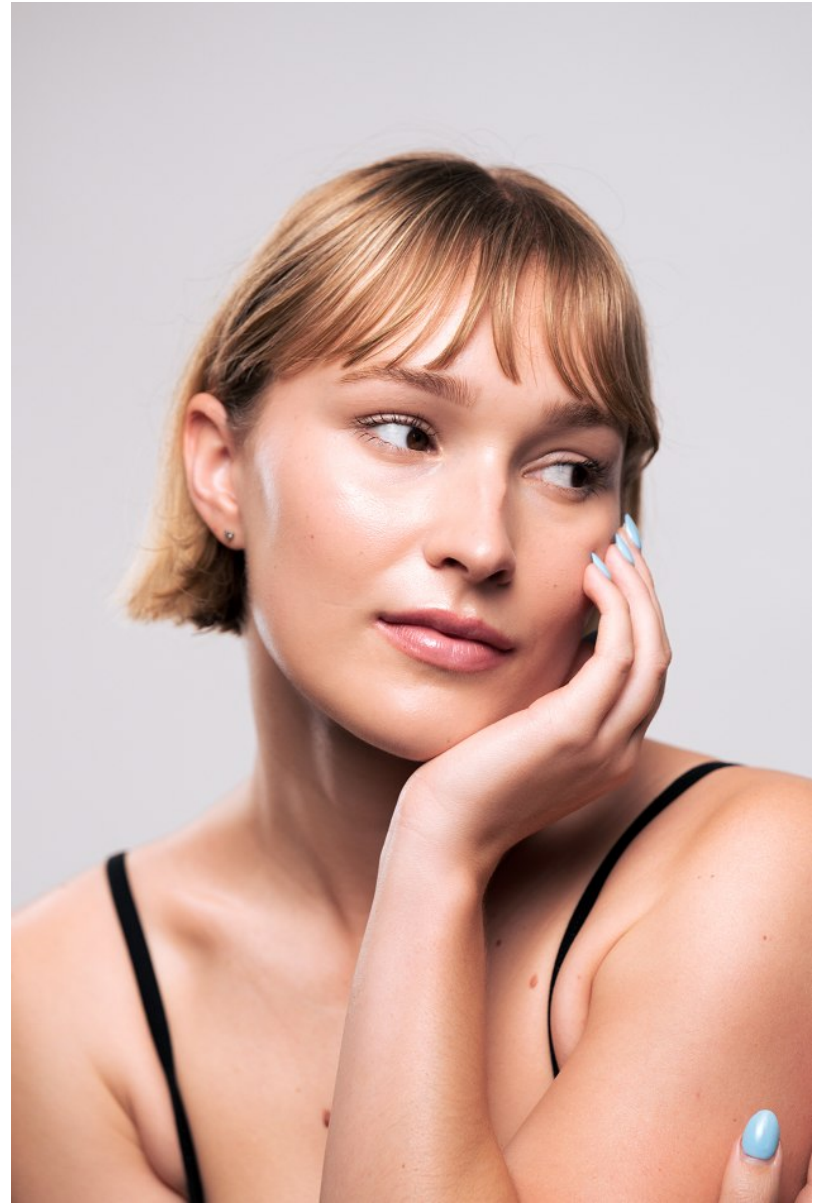

HANNA JORDAN

Height: 5'6" Bust: 32" C Waist: 26" Hip: 38" Dress: 4 US Shoe: 7.5 US Hair: Blonde Eyes: Brown

HANNA JORDAN

Height: 5'6" Bust: 32" C Waist: 26" Hip: 38" Dress: 4 US Shoe: 7.5 US Hair: Blonde Eyes: Brown