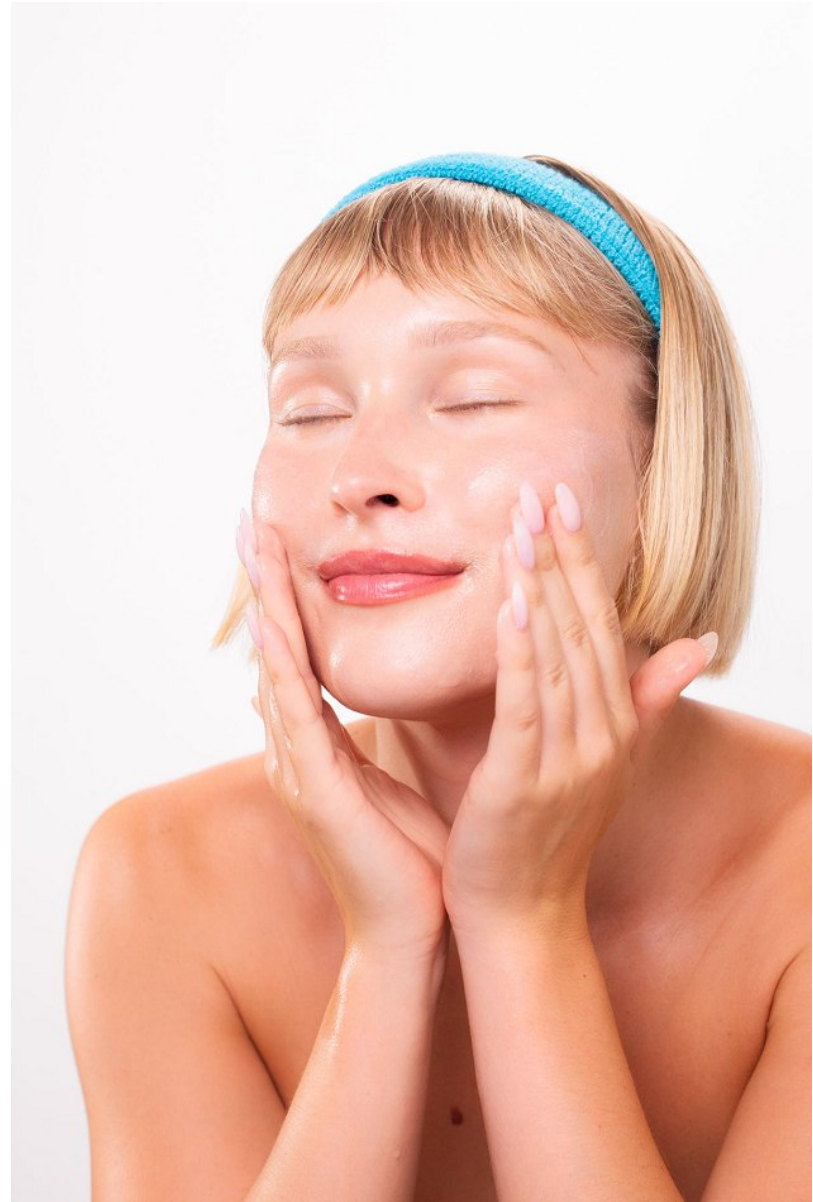

HANNA JORDAN

Height: 5'6" Bust: 32" C Waist: 26" Hip: 38" Dress: 4 US Shoe: 7.5 US Hair: Blonde Eyes: Brown