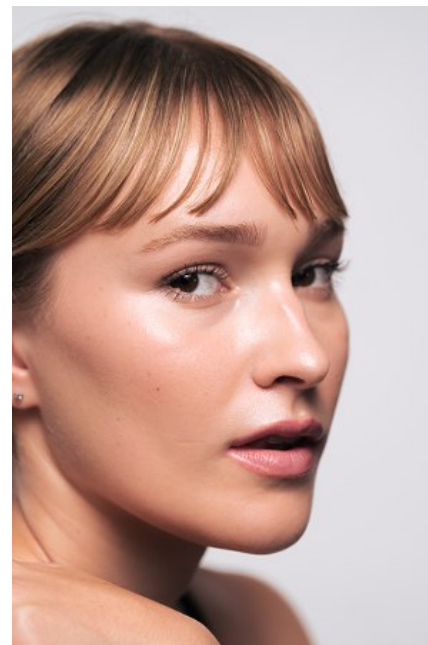

HANNA JORDAN

Height: 5'6" Bust: 32" C Waist: 26" Hip: 38" Dress: 4 US Shoe: 7.5 US
Hair: Blonde Eyes: Brown

b B E L L A G E N C Y
MODEL & TALENT

Bella Agency Los Angeles 6430 Sunset Blvd, Suite 460, Los Angeles, CA 90028
T: 323.462.9191 F: 323.210.7101 Email: info@bellaagency.com