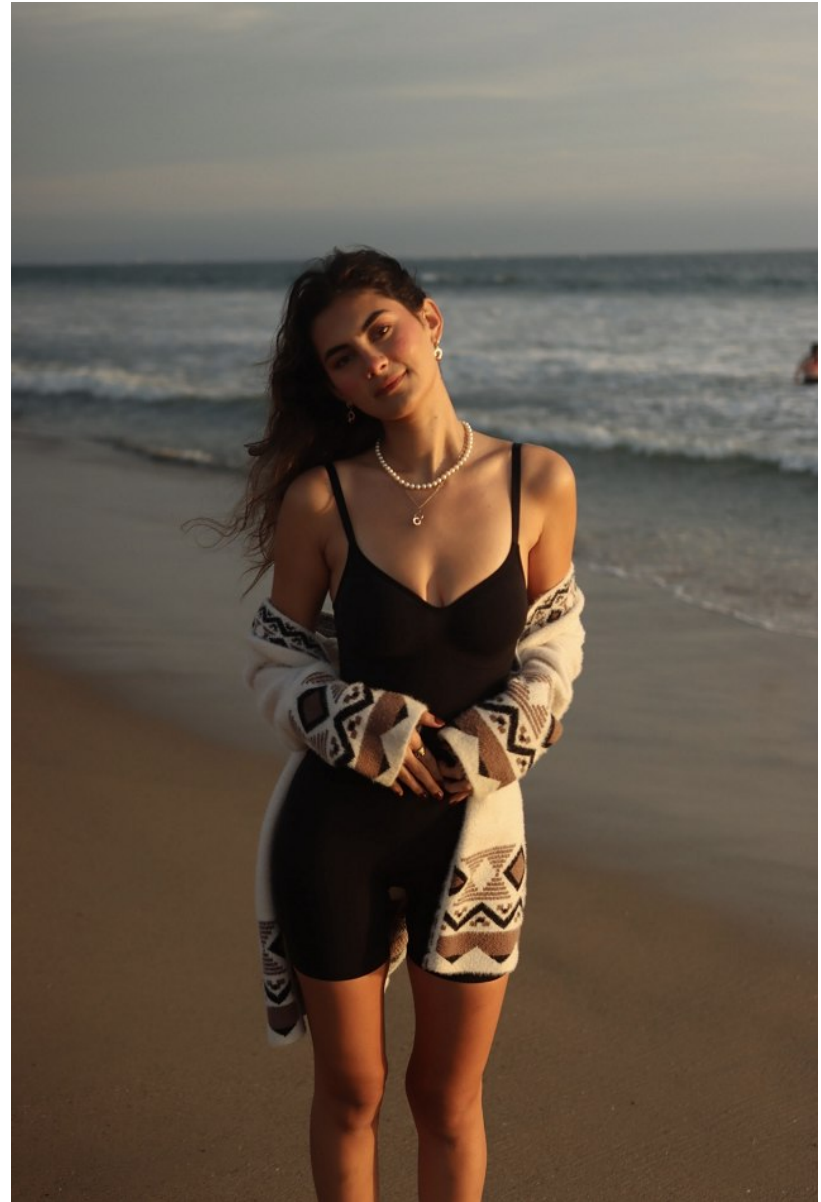

**DANITZA MILOJEVIC**

Height: 5'9"   Waist: 25"   Hip: 38"   Dress: 2-4 US   Hair: Brown   Eyes: Brown

**DANITZA MILOJEVIC**

Height: 5'9"   Waist: 25"   Hip: 38"   Dress: 2-4 US   Hair: Brown   Eyes: Brown

DANITZA MILOJEVIC

Height: 5'9" Waist: 25" Hip: 38" Dress: 2-4 US Hair: Brown Eyes: Brown

**DANITZA MILOJEVIC**

Height: 5'9" Waist: 25" Hip: 38" Dress: 2-4 US Hair: Brown Eyes: Brown

DANITZA MILOJEVIC

Height: 5'9" Waist: 25" Hip: 38" Dress: 2-4 US Hair: Brown Eyes: Brown

DANITZA MILOJEVIC

Height: 5'9" Waist: 25" Hip: 38" Dress: 2-4 US Hair: Brown Eyes: Brown

DANITZA MILOJEVIC

Height: 5'9" Waist: 25" Hip: 38" Dress: 2-4 US Hair: Brown Eyes: Brown

DANITZA MILOJEVIC

Height: 5'9" Waist: 25" Hip: 38" Dress: 2-4 US Hair: Brown Eyes: Brown