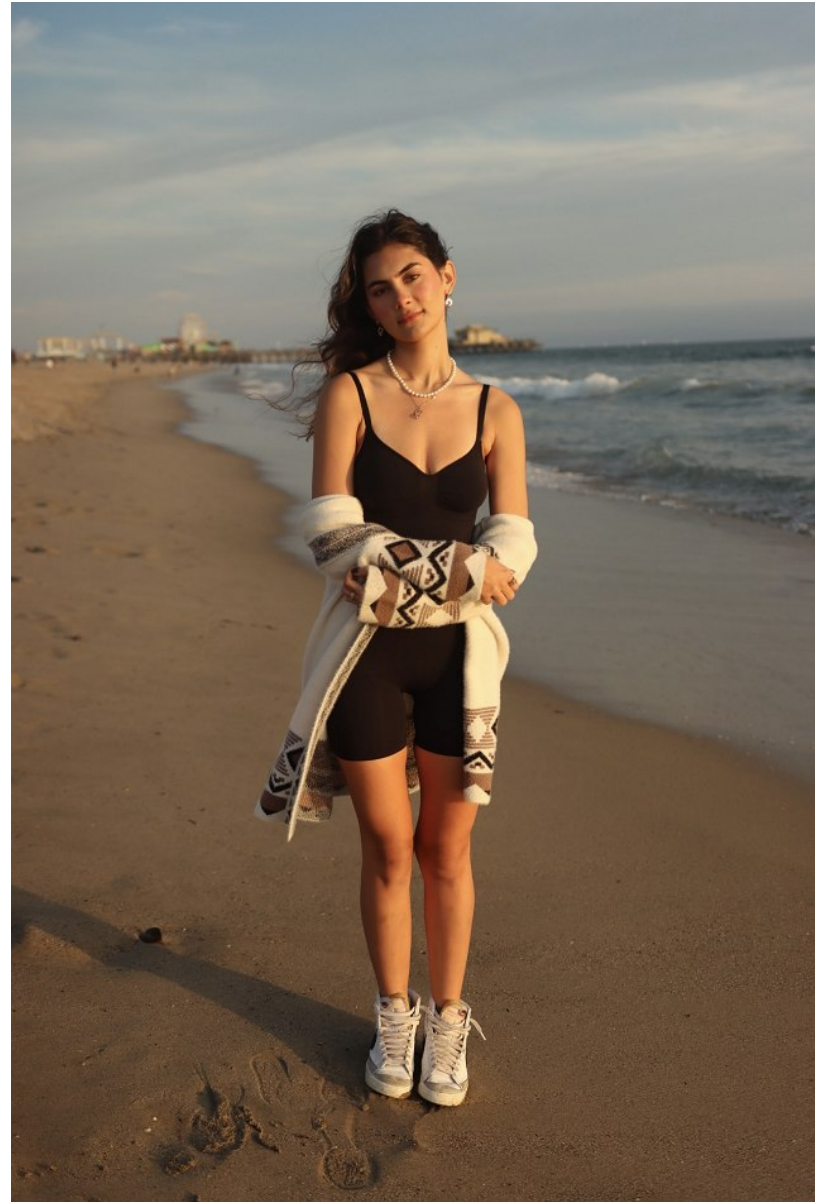

DANITZA MILOJEVIC

Height: 5'9" Waist: 25" Hip: 38" Dress: 2-4 US Hair: Brown Eyes: Brown

DANITZA MILOJEVIC

Height: 5'9" Waist: 25" Hip: 38" Dress: 2-4 US Hair: Brown Eyes: Brown

DANITZA MILOJEVIC

Height: 5'9" Waist: 25" Hip: 38" Dress: 2-4 US Hair: Brown Eyes: Brown