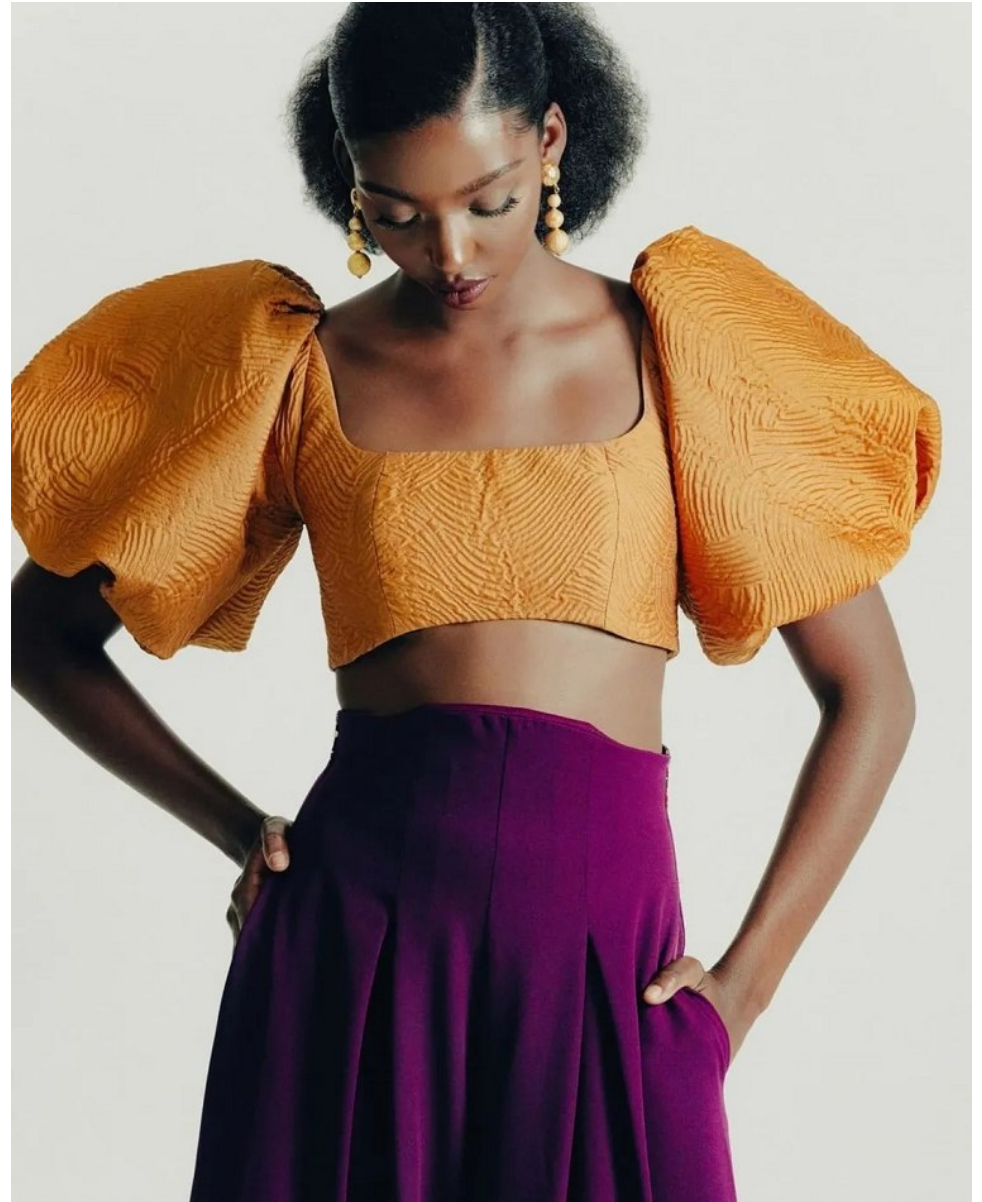

KATLIN MURRAY

Height: 5'11" Bust: 31" A Waist: 26" Hip: 36" Dress: 2-4 US Shoe: 10 US Hair: Black Eyes: Brown