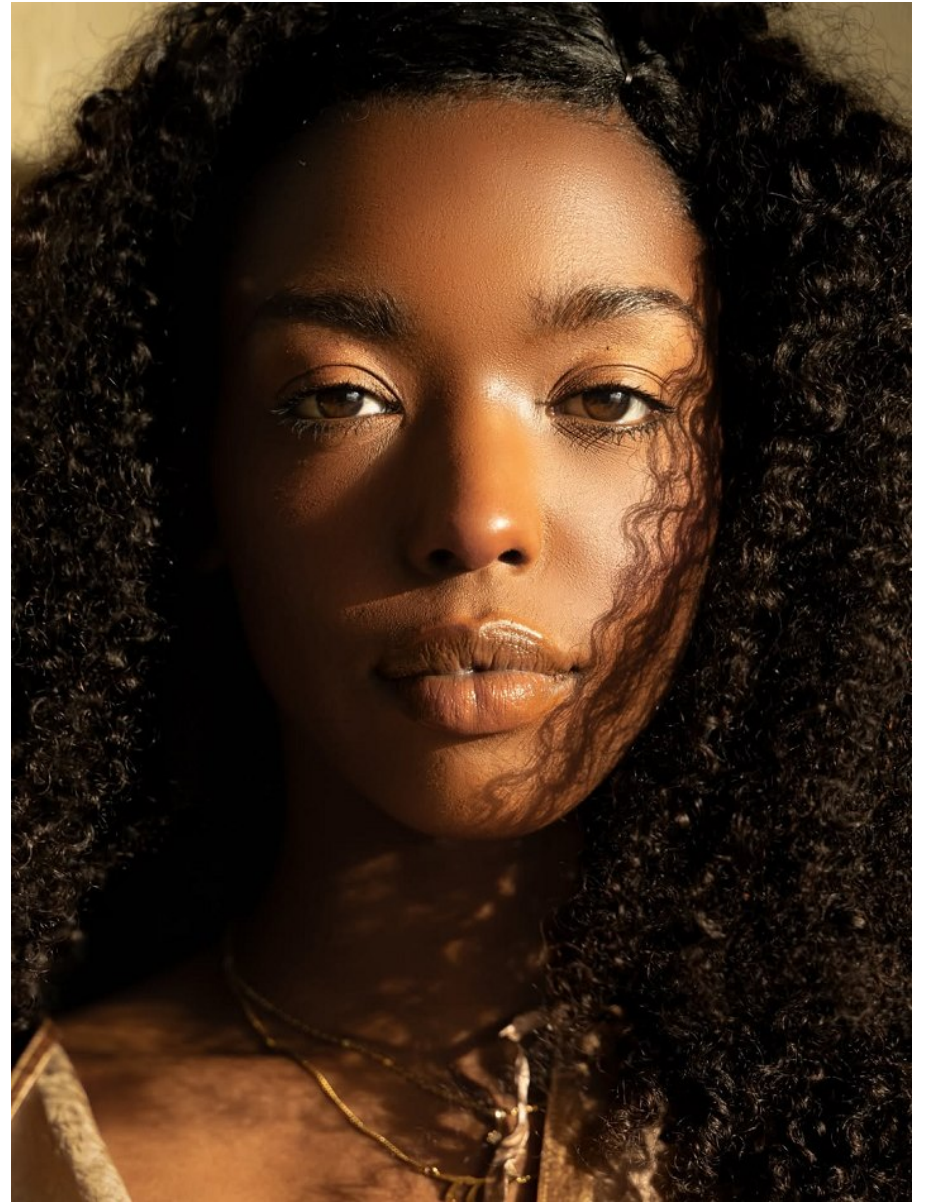

KATLIN MURRAY

Height: 5'11" Bust: 31" A Waist: 26" Hip: 36" Dress: 2-4 US Shoe: 10 US Hair: Black Eyes: Brown

**KATLIN MURRAY**

Height: 5'11" Bust: 31" A Waist: 26" Hip: 36" Dress: 2-4 US Shoe: 10 US Hair: Black Eyes: Brown

KATLIN MURRAY

Height: 5'11" Bust: 31" A Waist: 26" Hip: 36" Dress: 2-4 US Shoe: 10 US Hair: Black Eyes: Brown

KATLIN MURRAY

Height: 5'11" Bust: 31" A Waist: 26" Hip: 36" Dress: 2-4 US Shoe: 10 US Hair: Black Eyes: Brown