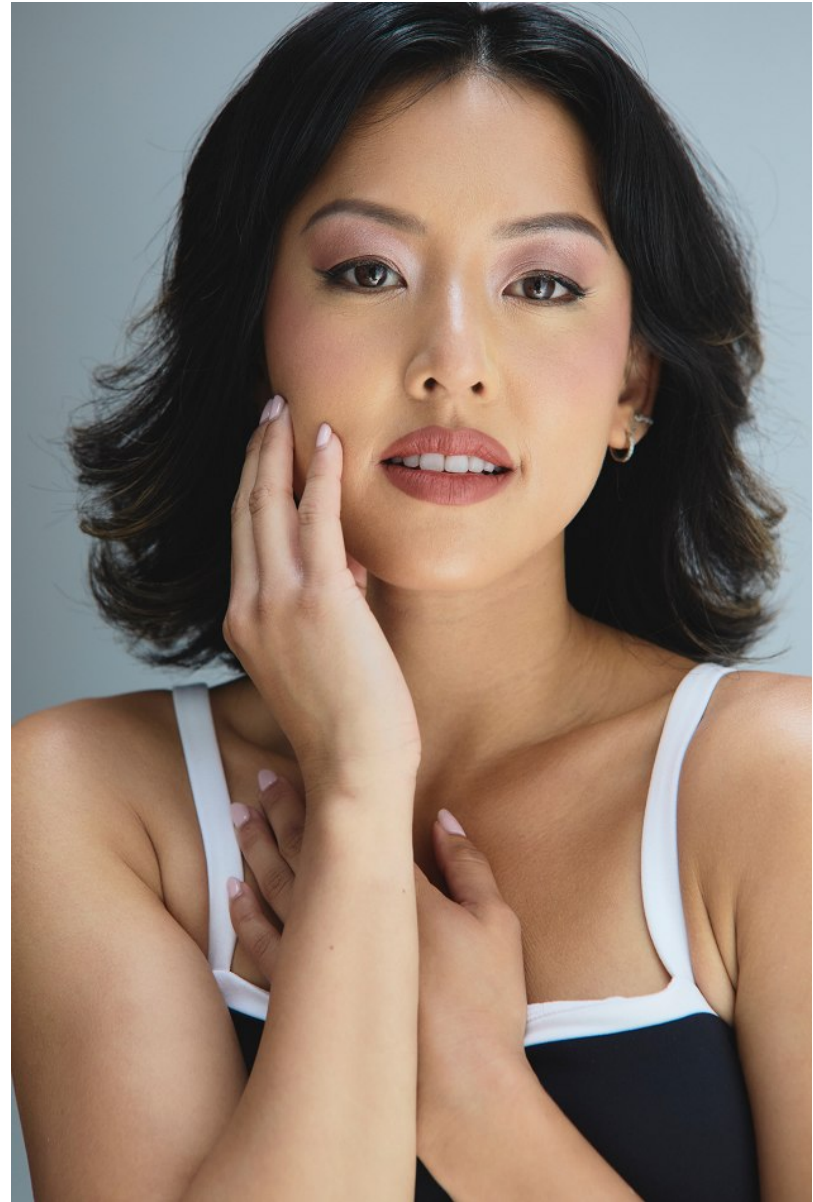

**MICHELLE TSENG**

Height: 5'5" Bust: 36" C Waist: 34" Hip: 36" Dress: 6-8 US Shoe: 6.5 US Hair: Brown Eyes: Brown

MICHELLE TSENG

Height: 5'5" Bust: 36" C Waist: 34" Hip: 36" Dress: 6-8 US Shoe: 6.5 US Hair: Brown Eyes: Brown

**MICHELLE TSENG**

Height: 5'5" Bust: 36" C Waist: 34" Hip: 36" Dress: 6-8 US Shoe: 6.5 US Hair: Brown Eyes: Brown

**MICHELLE TSENG**

Height: 5'5" Bust: 36" C Waist: 34" Hip: 36" Dress: 6-8 US Shoe: 6.5 US Hair: Brown Eyes: Brown