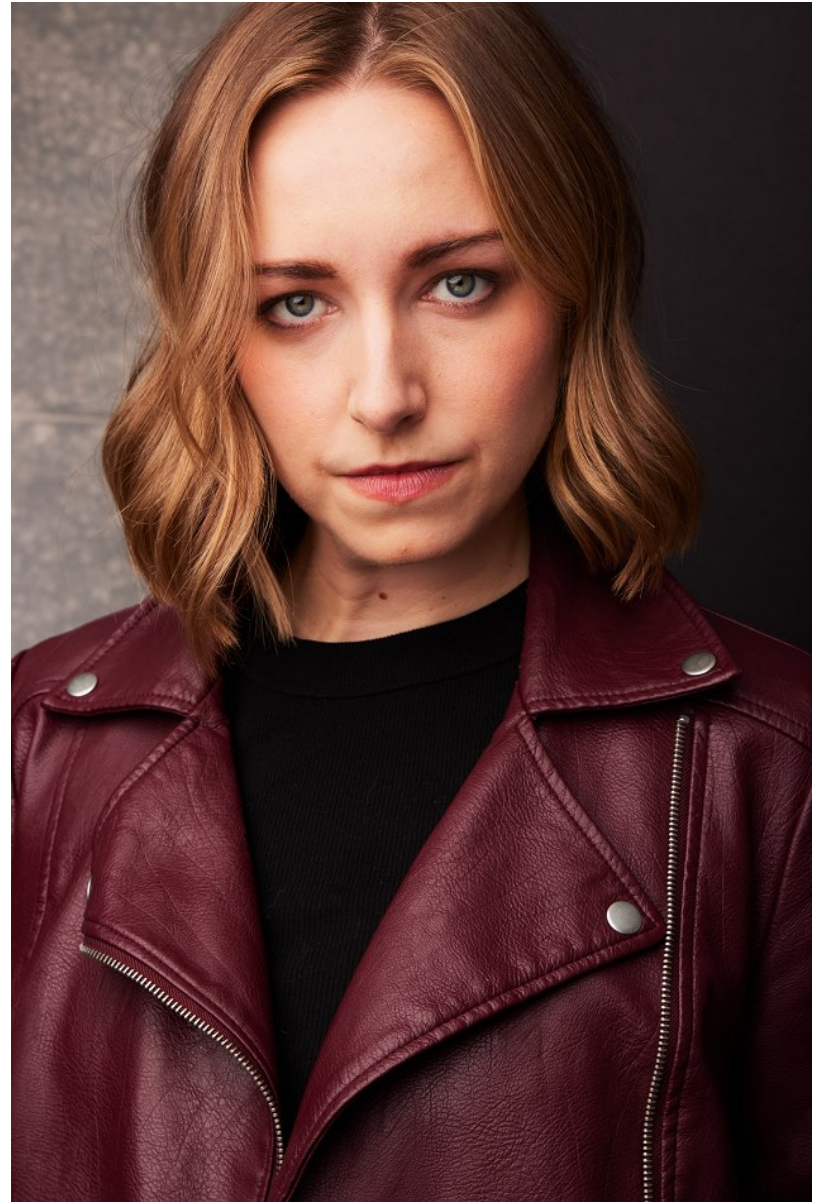

ELENA AFANASIEV

Height: 5'4" Bust: 36" C Waist: 32" Hip: 41" Dress: 6-8 US Shoe: 8 US Hair: Dirty Blonde Eyes: Blue/Green

ELENA AFANASIEV

Height: 5'4" Bust: 36" C Waist: 32" Hip: 41" Dress: 6-8 US Shoe: 8 US Hair: Dirty Blonde Eyes: Blue/Green