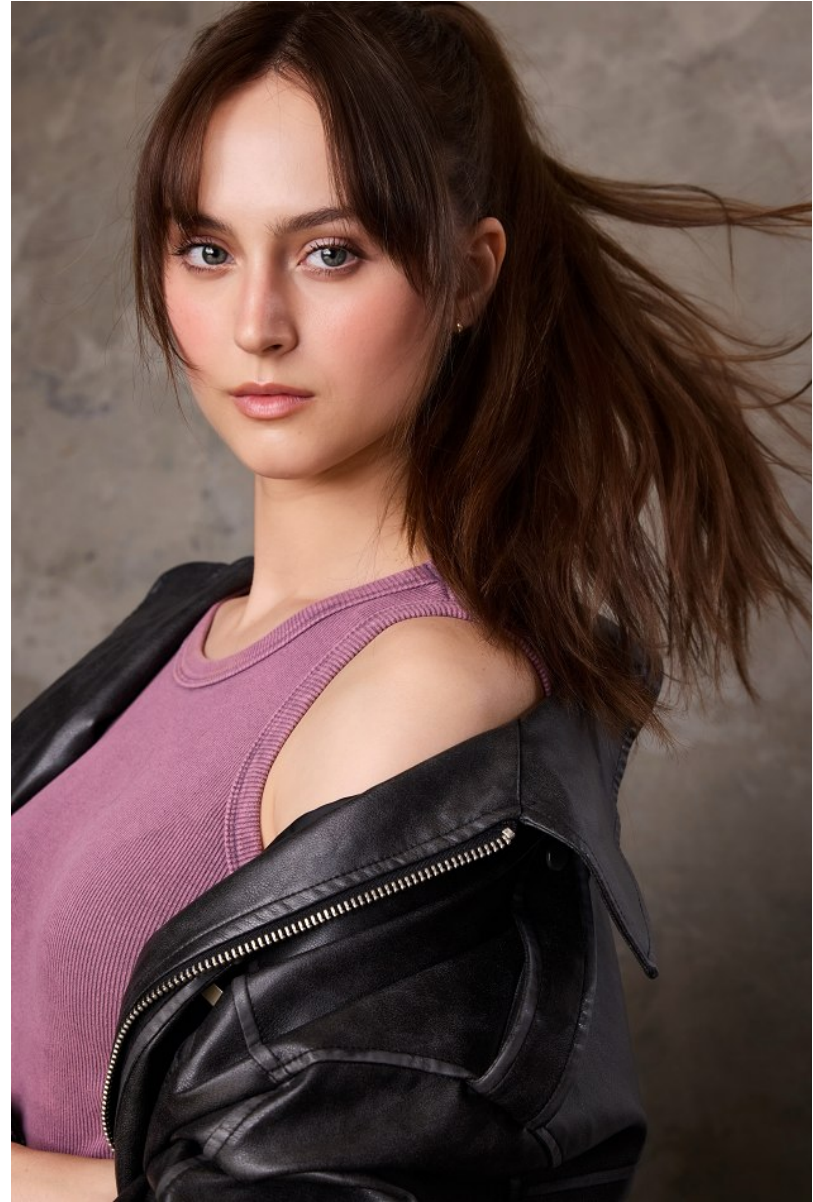

JENNA KARAN

Height: 5'9" Bust: 32" B Waist: 26" Hip: 36" Dress: 4 US Shoe: 8.5 US Hair: Brunette Eyes: Blue

JENNA KARAN

Height: 5'9" Bust: 32" B Waist: 26" Hip: 36" Dress: 4 US Shoe: 8.5 US Hair: Brunette Eyes: Blue