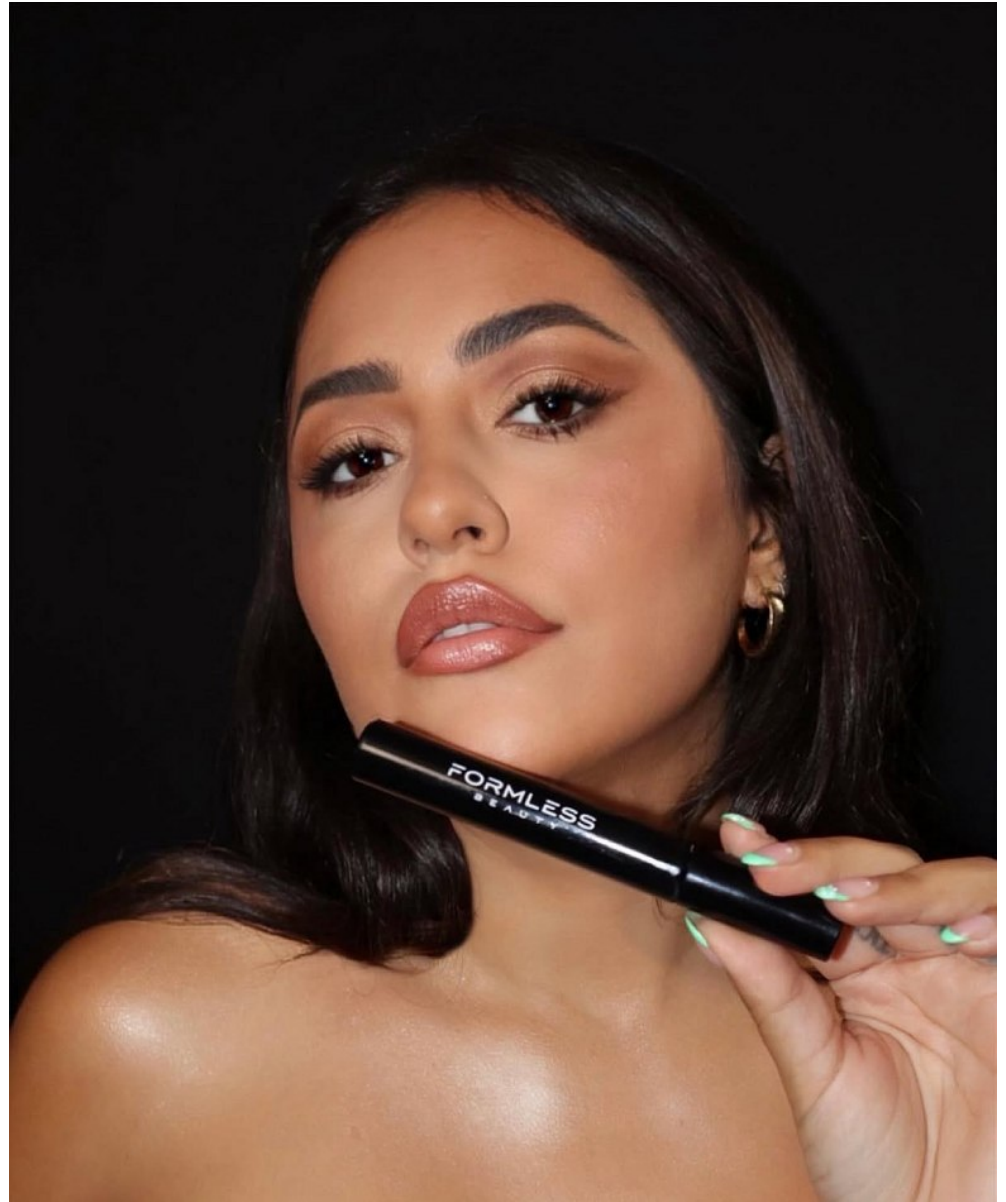

FRANKIE VEGAS

Height: 5'6" Bust: 34" C Waist: 27" Hip: 38.5" Dress: 4-6 US Shoe: 8 US Hair: Brown Eyes: Brown