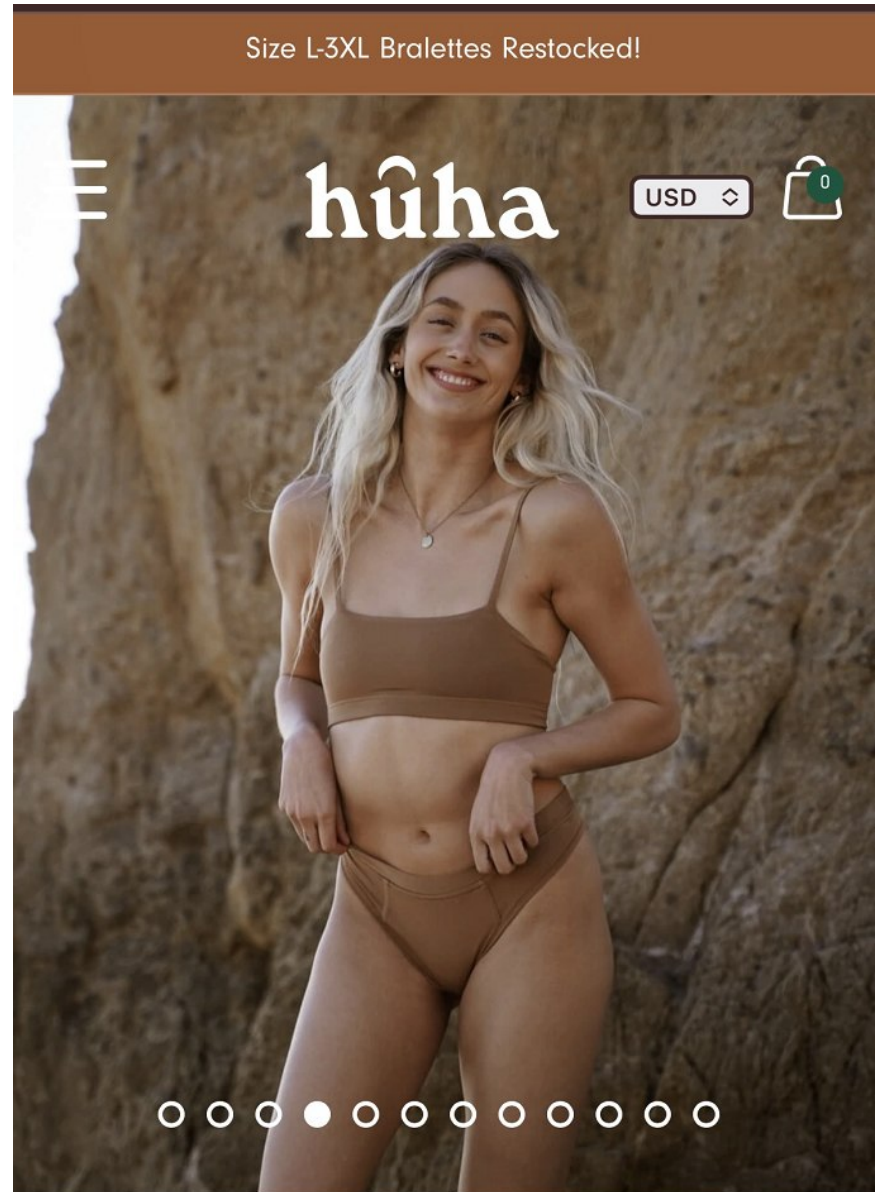

**REAGAN HEGERMAN**

Height: 5'7" Bust: 32" B Waist: 27" Hip: 35" Dress: 2-4 US Shoe: 7.5 US Hair: Blonde Eyes: Blue

**REAGAN HEGERMAN**

Height: 5'7" Bust: 32" B Waist: 27" Hip: 35" Dress: 2-4 US Shoe: 7.5 US Hair: Blonde Eyes: Blue

REAGAN HEGERMAN

Height: 5'7" Bust: 32" B Waist: 27" Hip: 35" Dress: 2-4 US Shoe: 7.5 US Hair: Blonde Eyes: Blue

**REAGAN HEGERMAN**

Height: 5'7" Bust: 32" B Waist: 27" Hip: 35" Dress: 2-4 US Shoe: 7.5 US Hair: Blonde Eyes: Blue