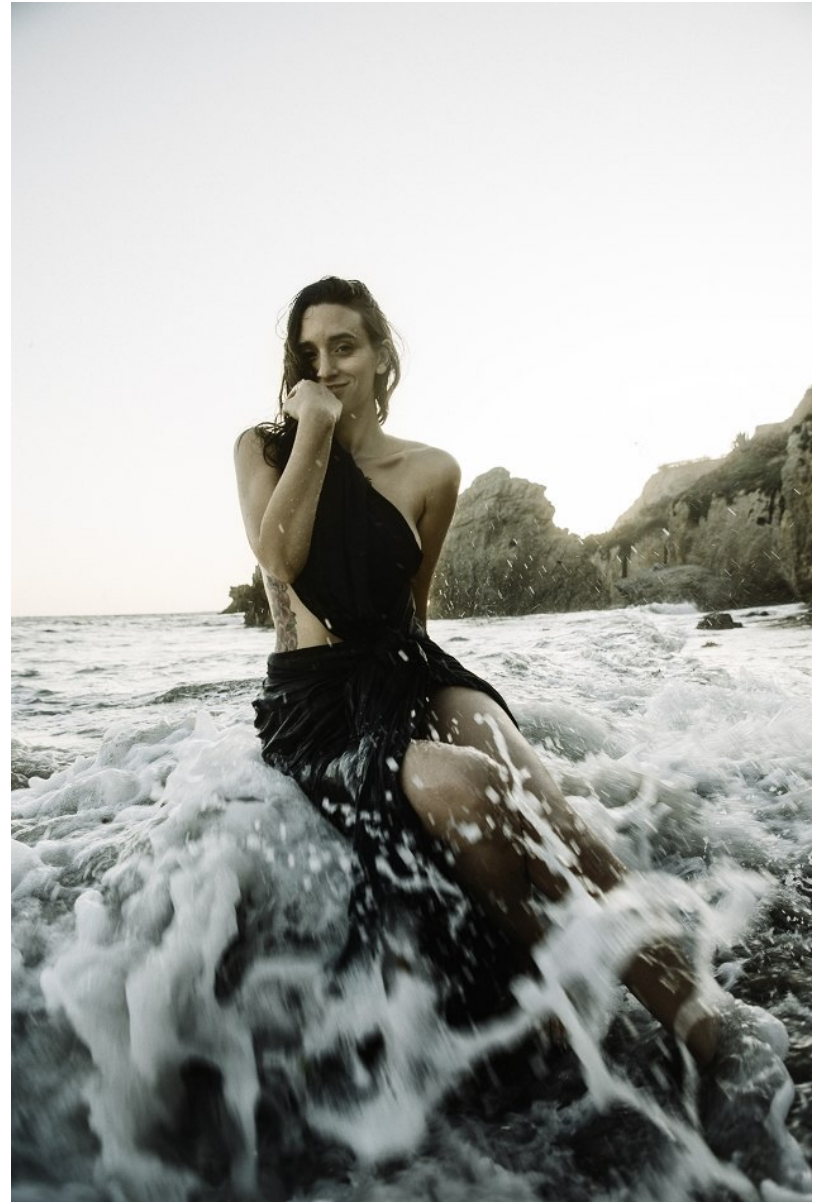

SARAH REBOTTARO

Height: 5'3" Bust: 32" D Waist: 26" Hip: 38" Dress: 2-4 US Shoe: 7 US Hair: Brown Eyes: Hazel

SARAH REBOTTARO

Height: 5'3" Bust: 32" D Waist: 26" Hip: 38" Dress: 2-4 US Shoe: 7 US Hair: Brown Eyes: Hazel

SARAH REBOTARO

Height: 5'3" Bust: 32" D Waist: 26" Hip: 38" Dress: 2-4 US Shoe: 7 US Hair: Brown Eyes: Hazel

SARAH REBOTTARO

Height: 5'3" Bust: 32" D Waist: 26" Hip: 38" Dress: 2-4 US Shoe: 7 US Hair: Brown Eyes: Hazel