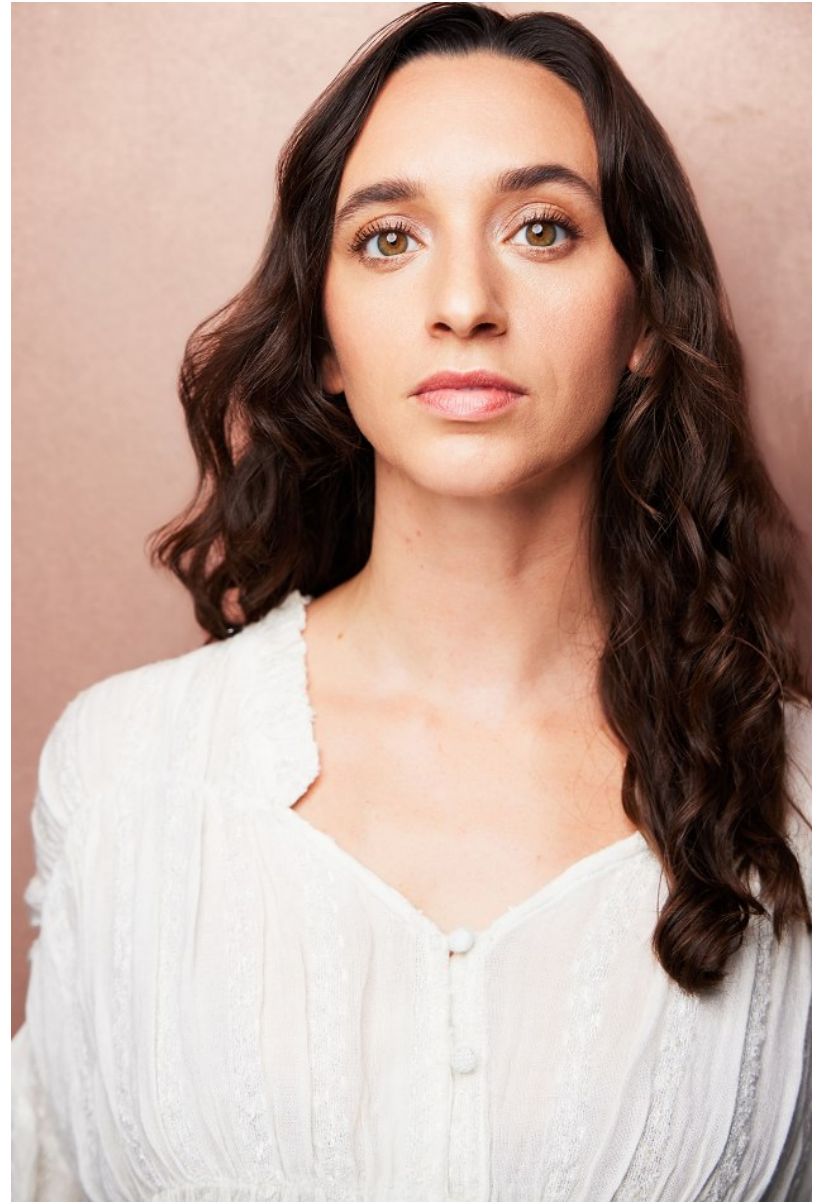

SARAH REBOTTARO

Height: 5'3" Bust: 32" D Waist: 26" Hip: 38" Dress: 2-4 US Shoe: 7 US Hair: Brown Eyes: Hazel

SARAH REBOTTARO

Height: 5'3" Bust: 32" D Waist: 26" Hip: 38" Dress: 2-4 US Shoe: 7 US Hair: Brown Eyes: Hazel

SARAH REBOTARO

Height: 5'3" Bust: 32" D Waist: 26" Hip: 38" Dress: 2-4 US Shoe: 7 US Hair: Brown Eyes: Hazel

SARAH REBOTTARO

Height: 5'3" Bust: 32" D Waist: 26" Hip: 38" Dress: 2-4 US Shoe: 7 US Hair: Brown Eyes: Hazel