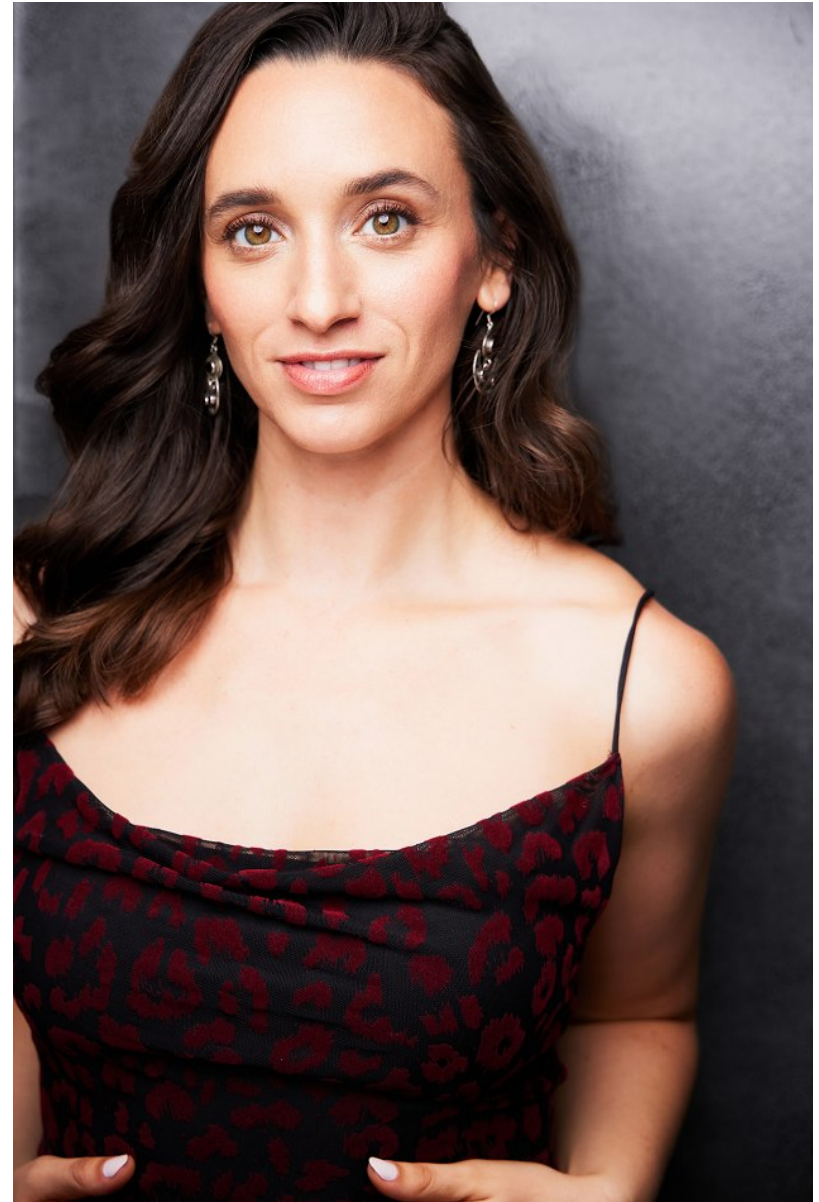

SARAH REBOTTARO

Height: 5'3" Bust: 32" D Waist: 26" Hip: 38" Dress: 2-4 US Shoe: 7 US Hair: Brown Eyes: Hazel

SARAH REBOTTARO

Height: 5'3" Bust: 32" D Waist: 26" Hip: 38" Dress: 2-4 US Shoe: 7 US Hair: Brown Eyes: Hazel

SARAH REBOTARO

Height: 5'3" Bust: 32" D Waist: 26" Hip: 38" Dress: 2-4 US Shoe: 7 US Hair: Brown Eyes: Hazel

SARAH REBOTTARO

Height: 5'3" Bust: 32" D Waist: 26" Hip: 38" Dress: 2-4 US Shoe: 7 US Hair: Brown Eyes: Hazel