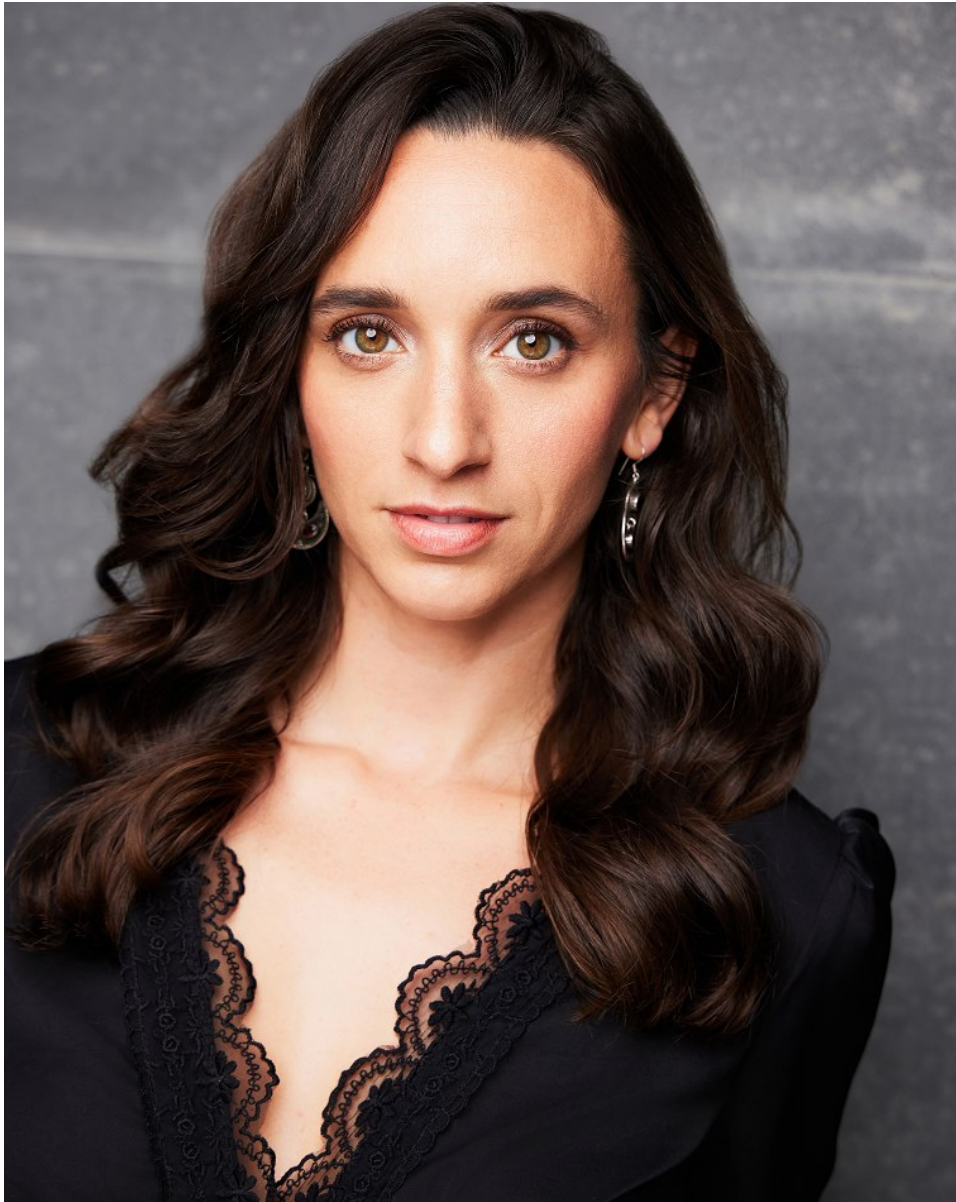

SARAH REBOTTARO

Height: 5'3" Bust: 32" D Waist: 26" Hip: 38" Dress: 2-4 US Shoe: 7 US Hair: Brown Eyes: Hazel

SARAH REBOTTARO

Height: 5'3" Bust: 32" D Waist: 26" Hip: 38" Dress: 2-4 US Shoe: 7 US Hair: Brown Eyes: Hazel

SARAH REBOTARO

Height: 5'3" Bust: 32" D Waist: 26" Hip: 38" Dress: 2-4 US Shoe: 7 US Hair: Brown Eyes: Hazel

SARAH REBOTTARO

Height: 5'3" Bust: 32" D Waist: 26" Hip: 38" Dress: 2-4 US Shoe: 7 US Hair: Brown Eyes: Hazel