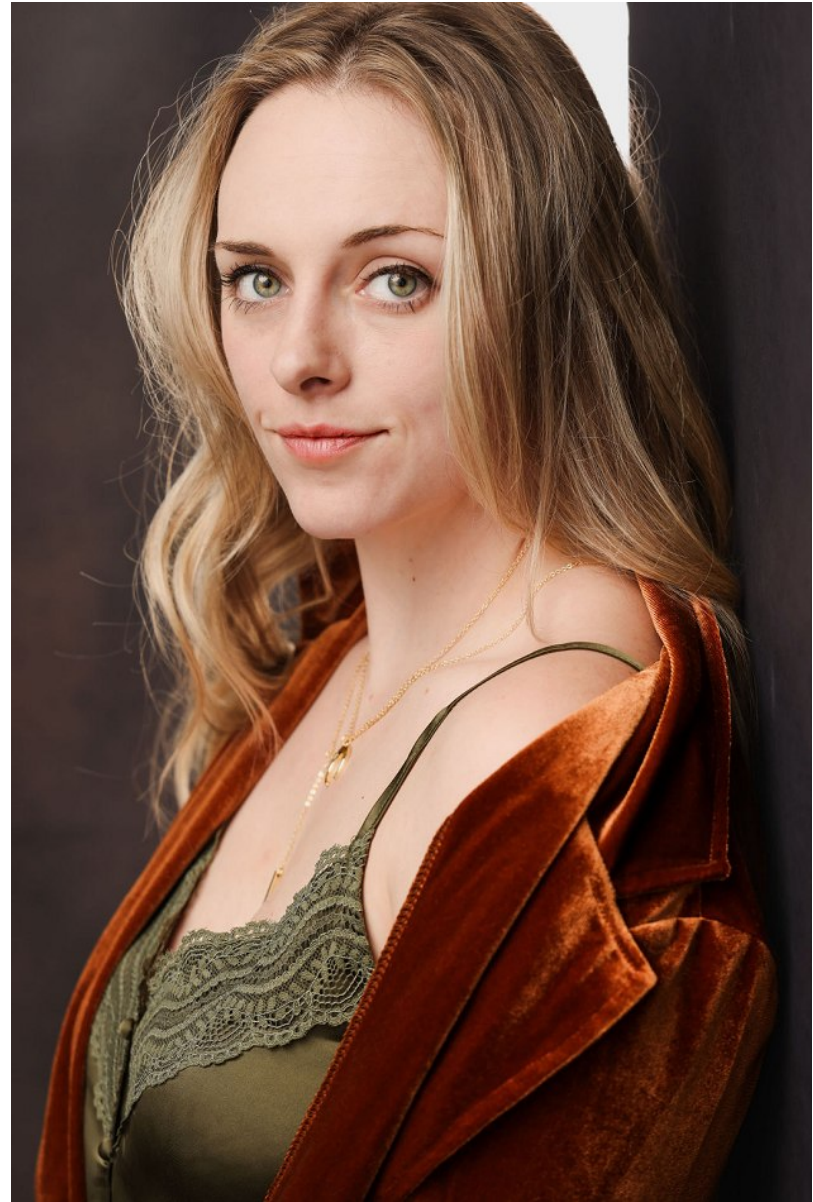

COURTNEY HART

Height: 5'4" Bust: 34" C Waist: 28" Hip: 34" Shoe: 7 US Hair: Blonde Eyes: Green

COURTNEY HART

Height: 5'4" Bust: 34" C Waist: 28" Hip: 34" Shoe: 7 US Hair: Blonde Eyes: Green

COURTNEY HART

Height: 5'4" Bust: 34" C Waist: 28" Hip: 34" Shoe: 7 US Hair: Blonde Eyes: Green