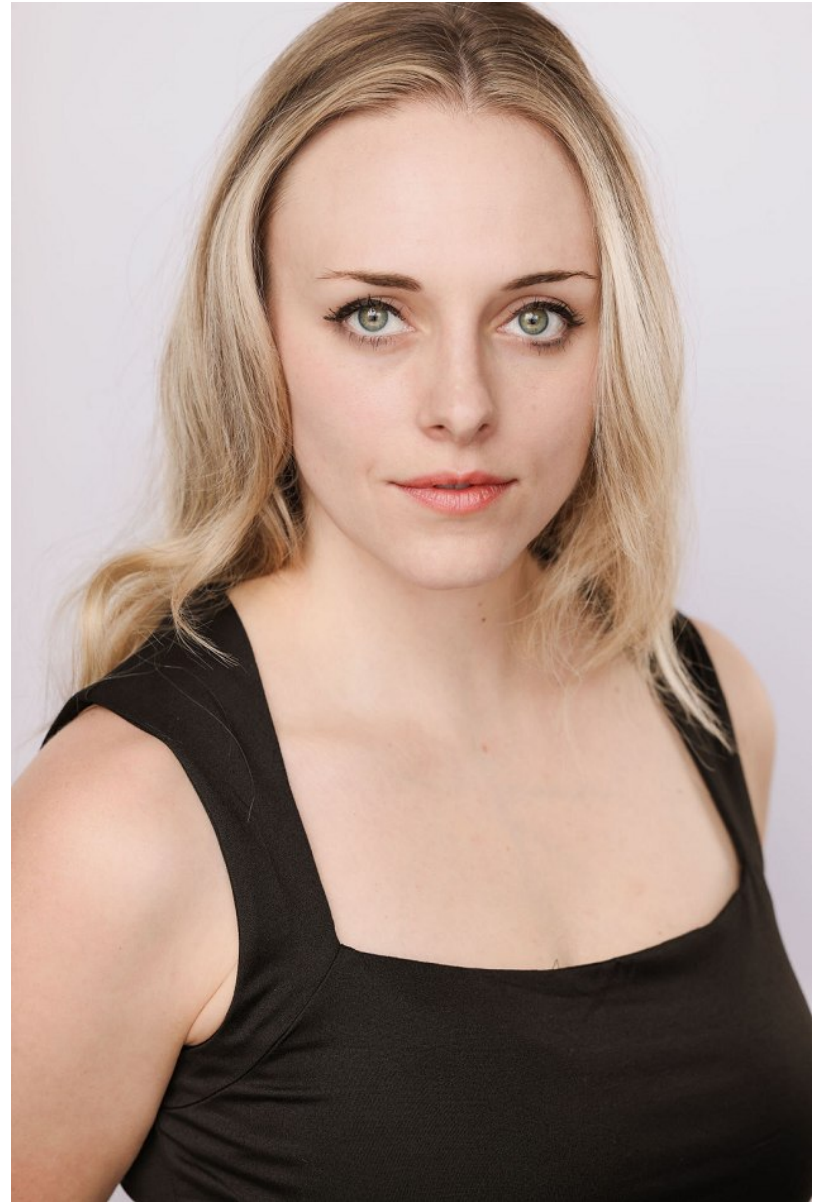

COURTNEY HART

Height: 5'4" Bust: 34" C Waist: 28" Hip: 34" Shoe: 7 US Hair: Blonde Eyes: Green

COURTNEY HART

Height: 5'4" Bust: 34" C Waist: 28" Hip: 34" Shoe: 7 US Hair: Blonde Eyes: Green

COURTNEY HART

Height: 5'4" Bust: 34" C Waist: 28" Hip: 34" Shoe: 7 US Hair: Blonde Eyes: Green

COURTNEY HART

Height: 5'4" Bust: 34" C Waist: 28" Hip: 34" Shoe: 7 US Hair: Blonde Eyes: Green