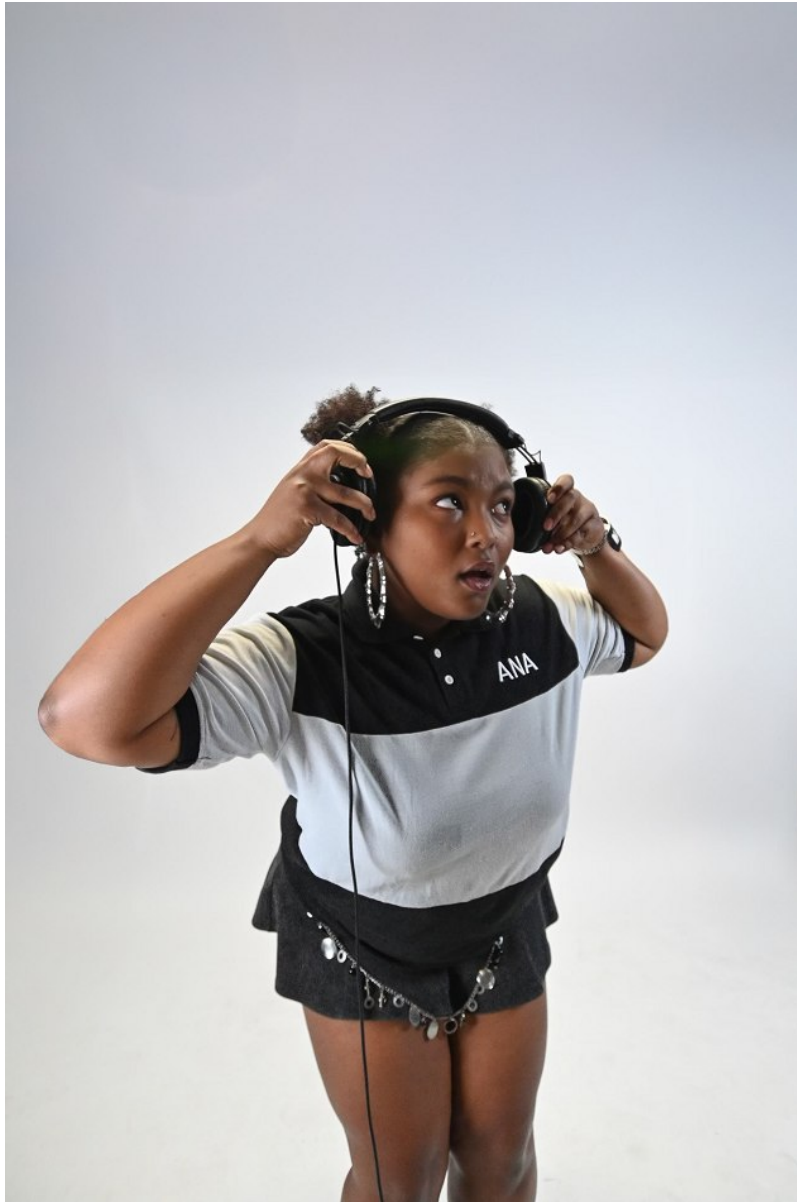

JASMINE DESIREE

Height: 5'7" Bust: 34" DD Waist: 29" Hip: 42" Dress: 10-12 US Shoe: 10.5 US Hair: Black Eyes: Brown

JASMINE DESIREE

Height: 5'7" Bust: 34" DD Waist: 29" Hip: 42" Dress: 10-12 US Shoe: 10.5 US Hair: Black Eyes: Brown

**JASMINE DESIREE**

Height: 5'7" Bust: 34" DD Waist: 29" Hip: 42" Dress: 10-12 US Shoe: 10.5 US Hair: Black Eyes: Brown

JASMINE DESIREE

Height: 5'7" Bust: 34" DD Waist: 29" Hip: 42" Dress: 10-12 US Shoe: 10.5 US Hair: Black Eyes: Brown