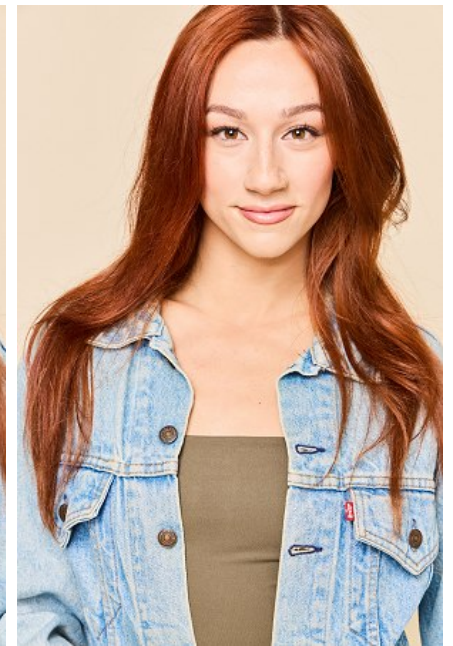

MADISON RUTHERFORD

Height: 5'6" Bust: 34" B Waist: 28" Hip: 33" Dress: 4-6 US Shoe: 7.5 US
Hair: Red Eyes: Brown

b B E L L A G E N C Y
MODEL & TALENT

Bella Agency Los Angeles 6430 Sunset Blvd, Suite 460, Los Angeles, CA 90028
T: 323.462.9191 F: 323.210.7101 Email: info@bellaagency.com