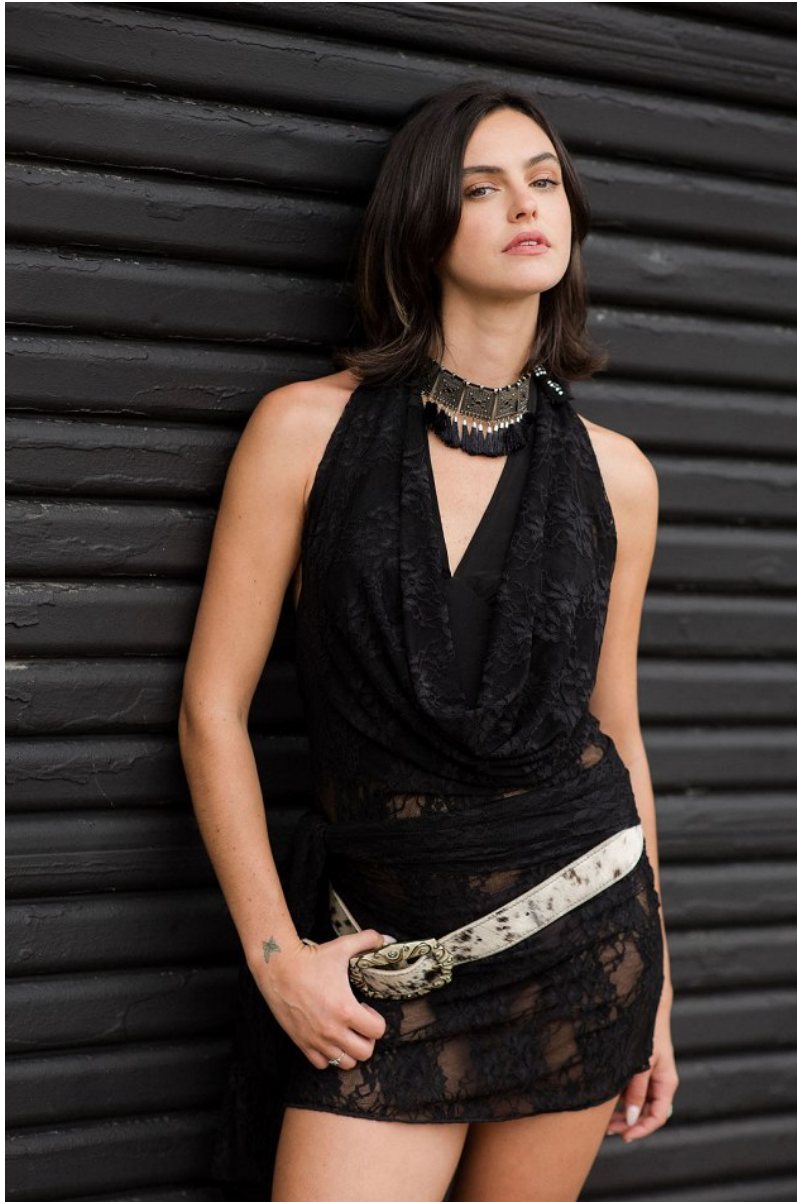

ANNA DALEY YOUNG

Height: 5'6" Bust: 32" Waist: 26" Dress: 0-2 US Shoe: 6 US Hair: Brown Eyes: Hazel