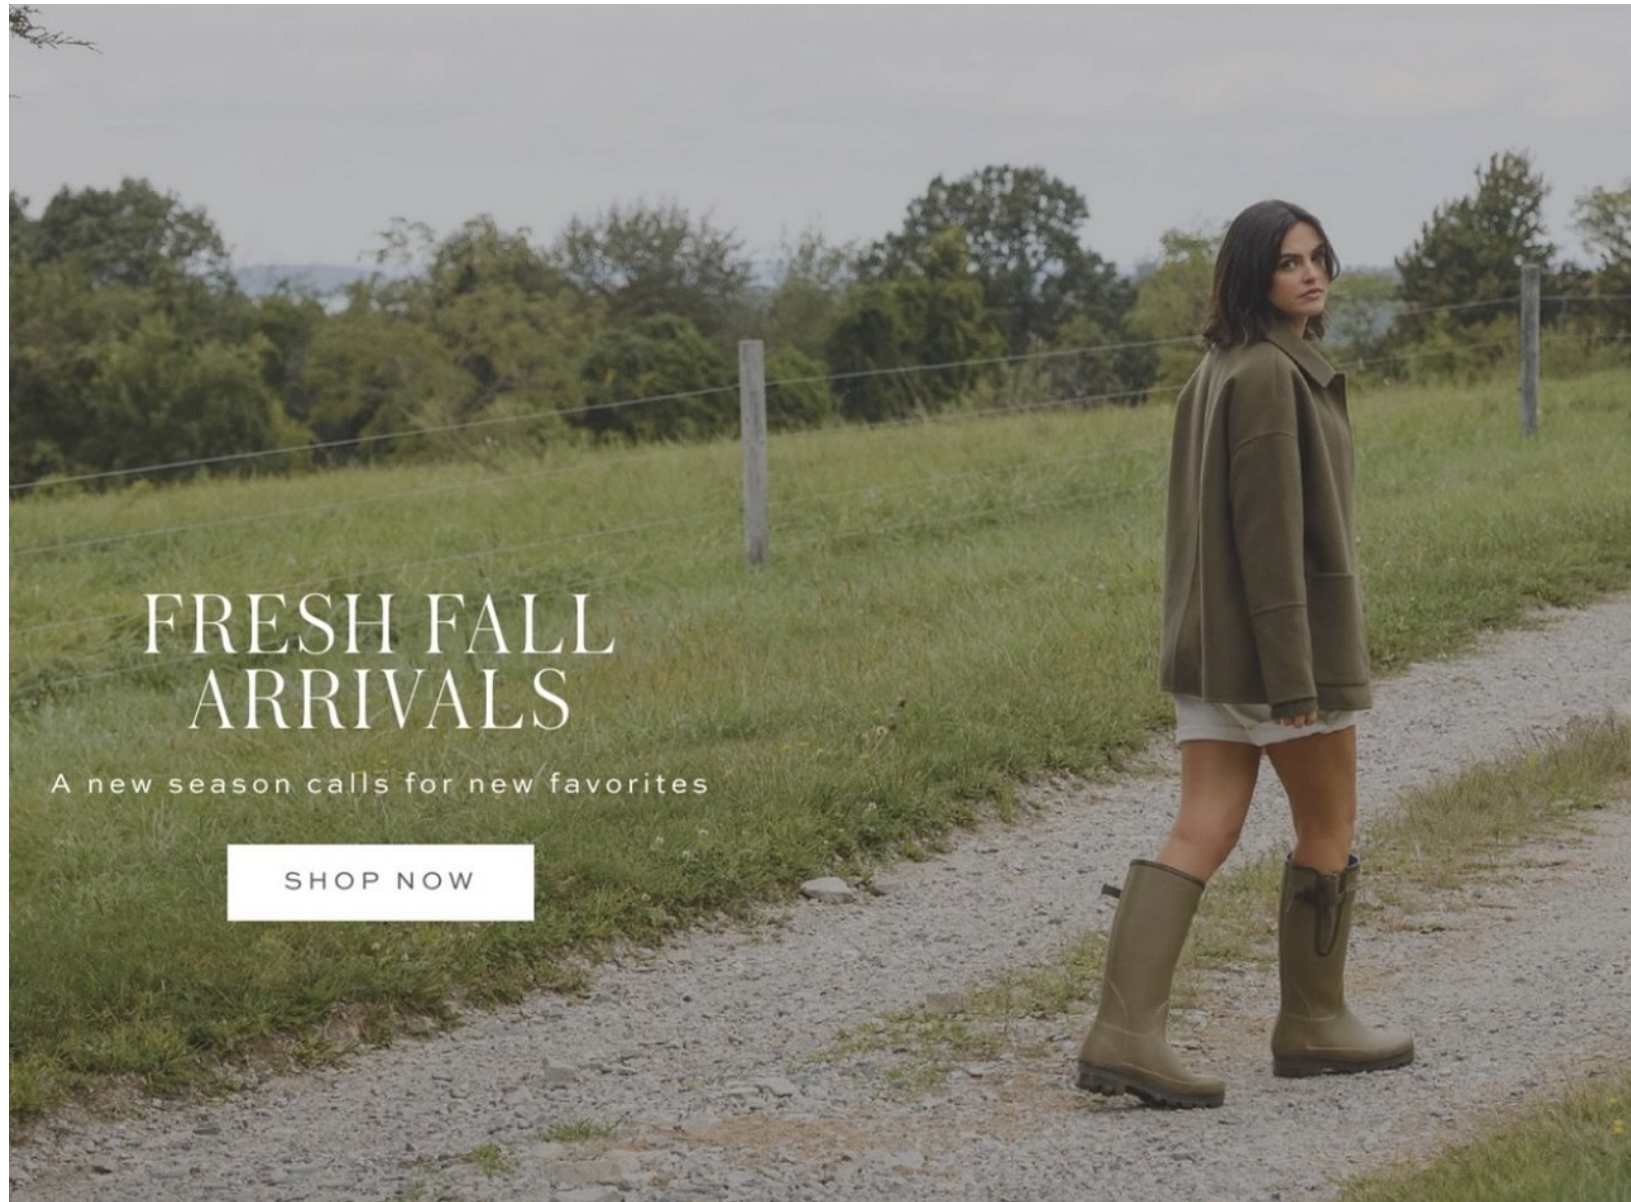

ANNA DALEY YOUNG

FRESH FALL ARRIVALS

A new season calls for new favorites

SHOP NOW

ANNA DALEY YOUNG

Height: 5'6" Bust: 32" Waist: 26" Dress: 0-2 US Shoe: 6 US Hair: Brown Eyes: Hazel