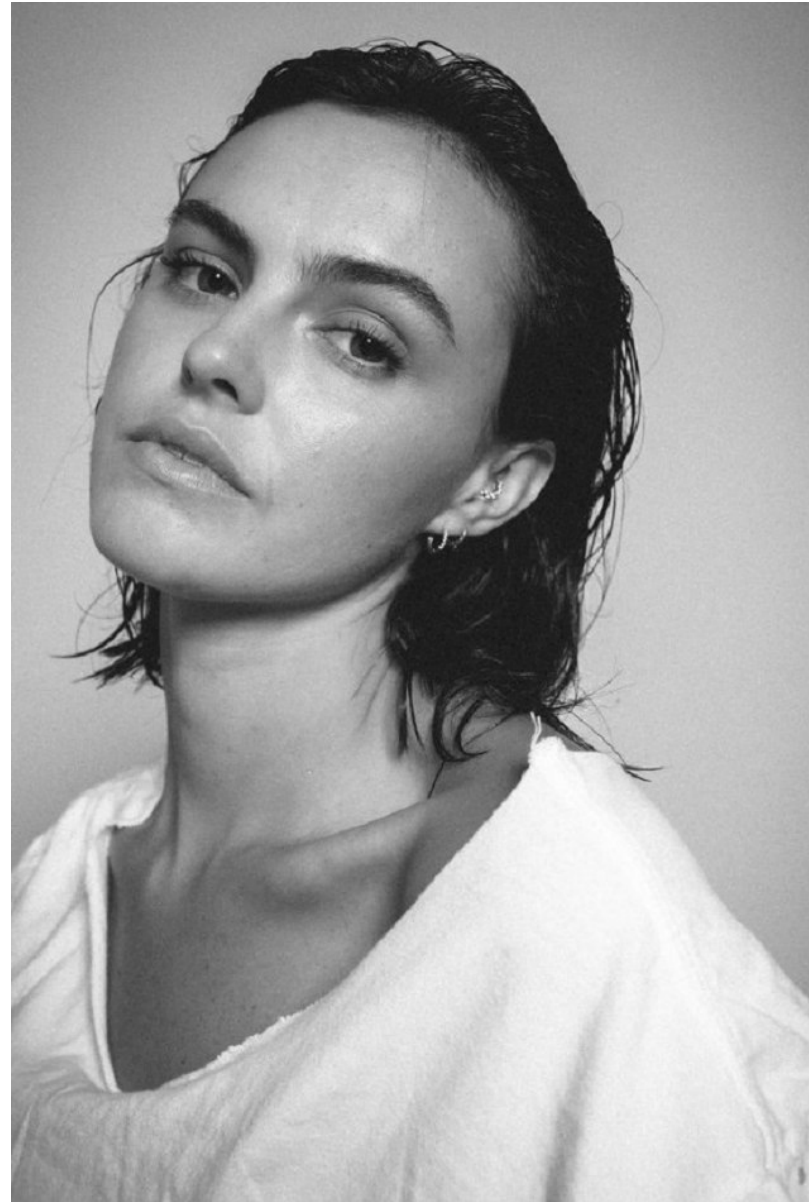

ANNA DALEY YOUNG

Height: 5'6" Bust: 32" Waist: 26" Dress: 0-2 US Shoe: 6 US Hair: Brown Eyes: Hazel

ANNA DALEY YOUNG

Height: 5'6" Bust: 32" Waist: 26" Dress: 0-2 US Shoe: 6 US Hair: Brown Eyes: Hazel

ANNA DALEY YOUNG

Height: 5'6" Bust: 32" Waist: 26" Dress: 0-2 US Shoe: 6 US Hair: Brown Eyes: Hazel

ANNA DALEY YOUNG

Height: 5'6" Bust: 32" Waist: 26" Dress: 0-2 US Shoe: 6 US Hair: Brown Eyes: Hazel

ANNA DALEY YOUNG

Height: 5'6" Bust: 32" Waist: 26" Dress: 0-2 US Shoe: 6 US Hair: Brown Eyes: Hazel