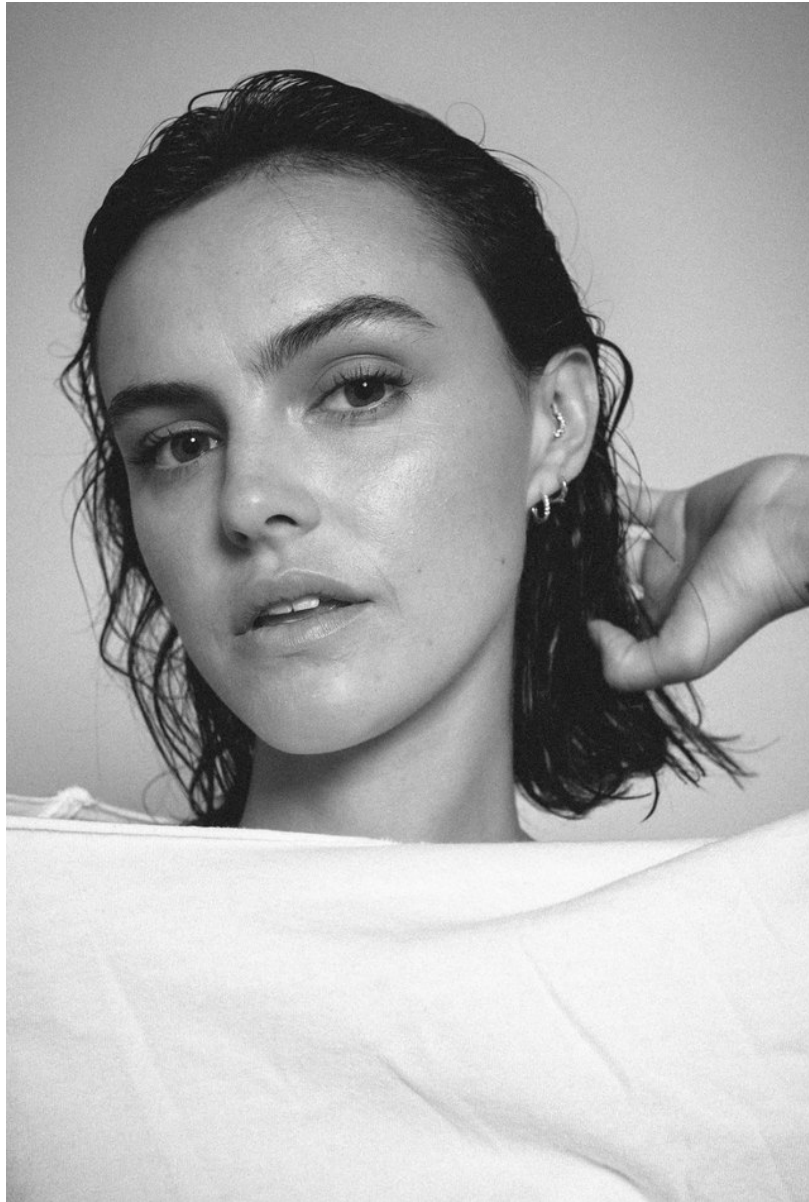

Height: 5'6" Bust: 32" Waist: 26" Dress: 0-2 US Shoe: 6 US Hair: Brown Eyes: Hazel

ANNA DALEY YOUNG

Height: 5'6" Bust: 32" Waist: 26" Dress: 0-2 US Shoe: 6 US Hair: Brown Eyes: Hazel

ANNA DALEY YOUNG

Height: 5'6" Bust: 32" Waist: 26" Dress: 0-2 US Shoe: 6 US Hair: Brown Eyes: Hazel

ANNA DALEY YOUNG

Height: 5'6" Bust: 32" Waist: 26" Dress: 0-2 US Shoe: 6 US Hair: Brown Eyes: Hazel

ANNA DALEY YOUNG

Height: 5'6" Bust: 32" Waist: 26" Dress: 0-2 US Shoe: 6 US Hair: Brown Eyes: Hazel

ANNA DALEY YOUNG