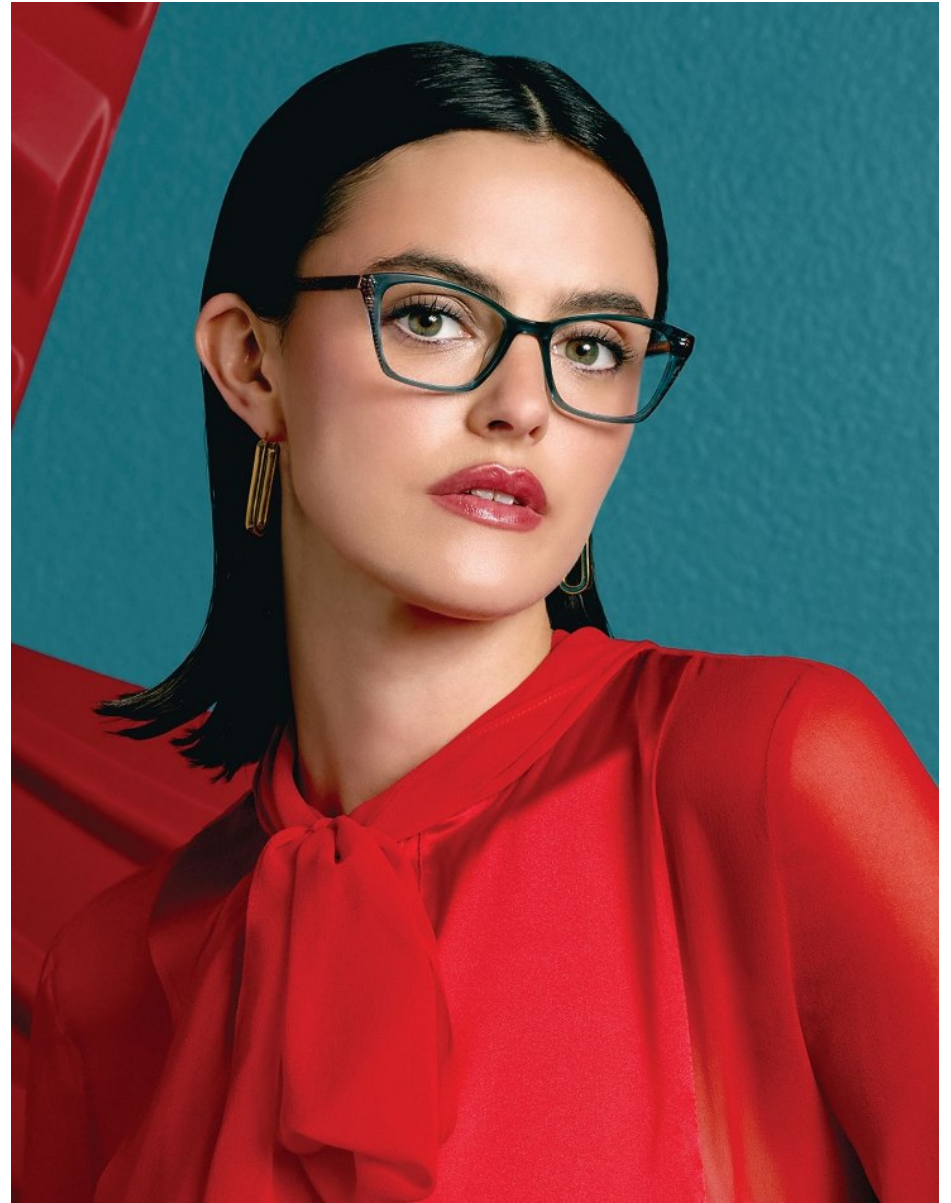

Height: 5'6" Bust: 32" Waist: 26" Dress: 0-2 US Shoe: 6 US Hair: Brown Eyes: Hazel