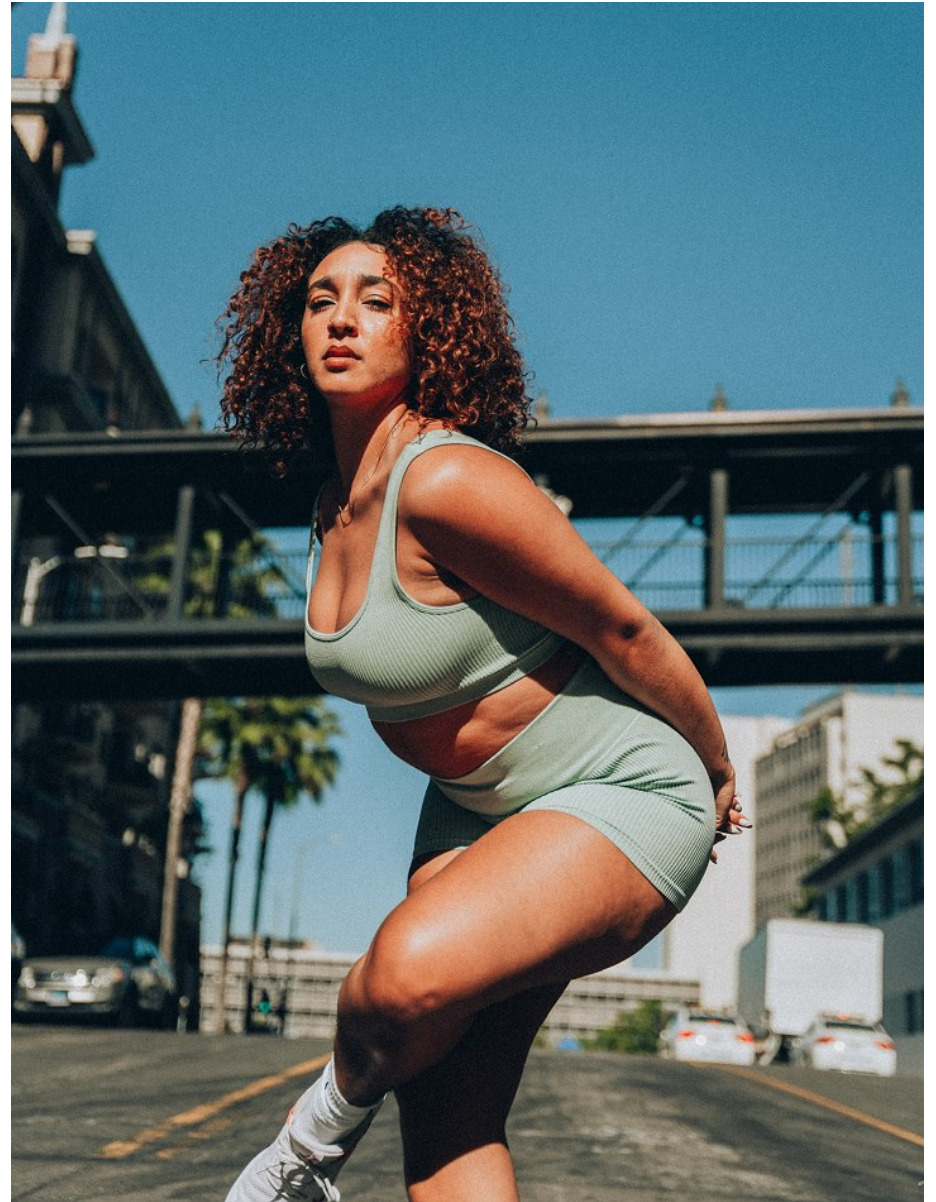

MARIAH MORRIS

Height: 5'9" Bust: 36" D Waist: 30" Hip: 44" Dress: 10 US Shoe: 9.5 US Hair: Brown Eyes: Brown

MARIAH MORRIS

Height: 5'9" Bust: 36" D Waist: 30" Hip: 44" Dress: 10 US Shoe: 9.5 US Hair: Brown Eyes: Brown