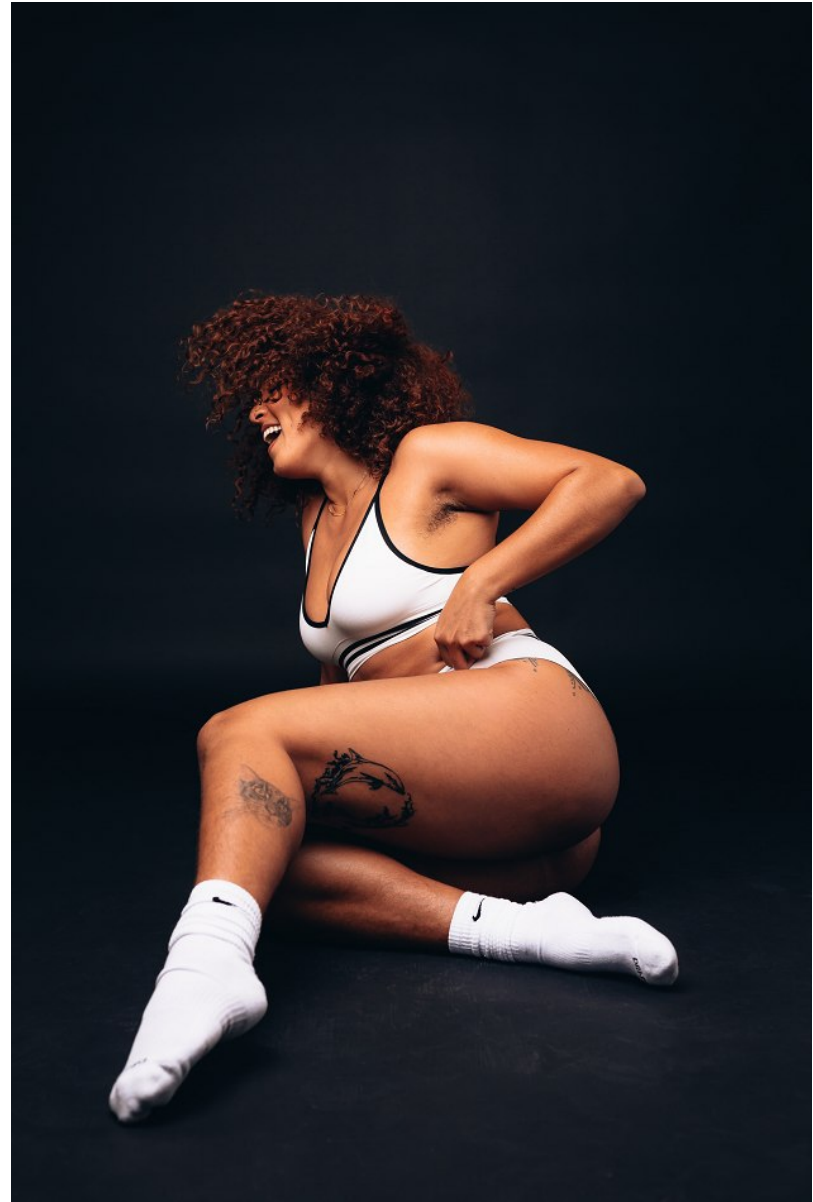

MARIAH MORRIS

Height: 5'9" Bust: 36" D Waist: 30" Hip: 44" Dress: 10 US Shoe: 9.5 US Hair: Brown Eyes: Brown

MARIAH MORRIS

Height: 5'9" Bust: 36" D Waist: 30" Hip: 44" Dress: 10 US Shoe: 9.5 US Hair: Brown Eyes: Brown