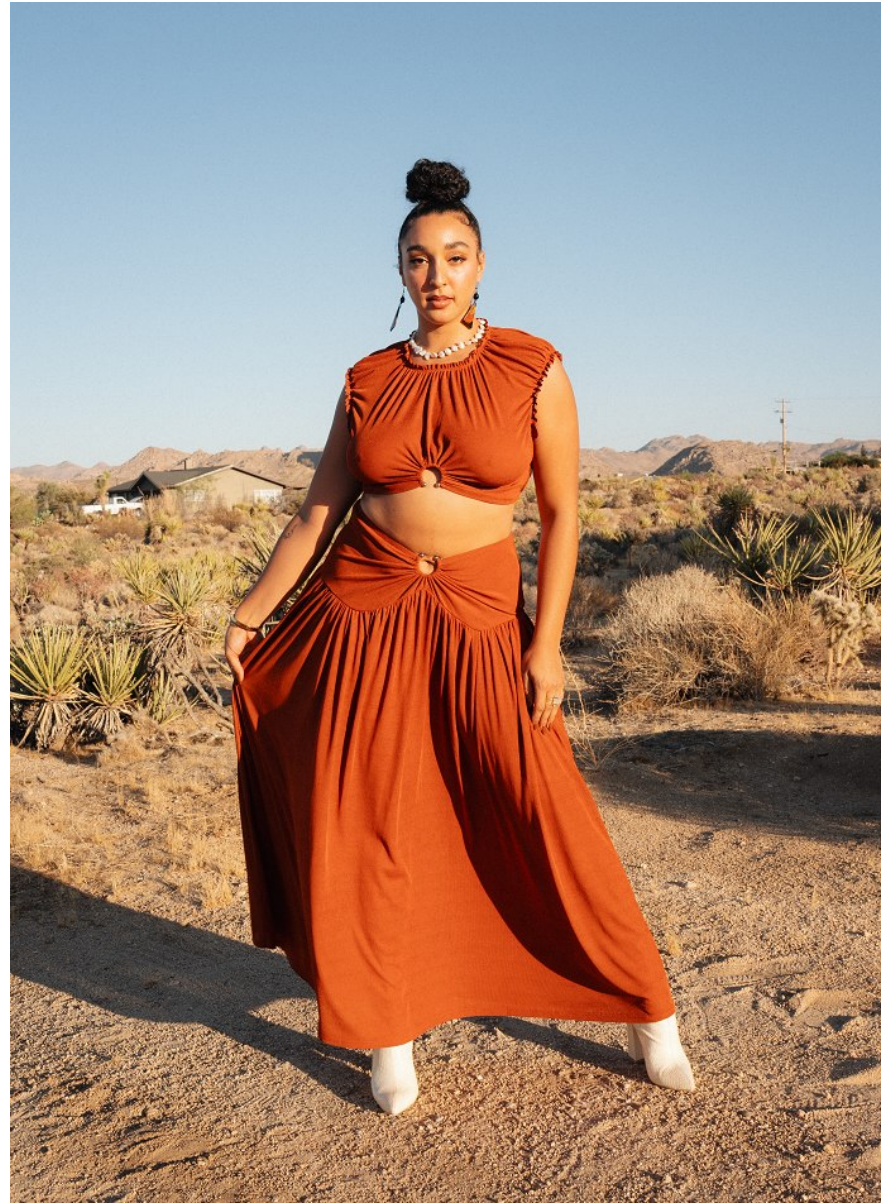

MARIAH MORRIS

Height: 5'9" Bust: 36" D Waist: 30" Hip: 44" Dress: 10 US Shoe: 9.5 US Hair: Brown Eyes: Brown

MARIAH MORRIS

Height: 5'9" Bust: 36" D Waist: 30" Hip: 44" Dress: 10 US Shoe: 9.5 US Hair: Brown Eyes: Brown