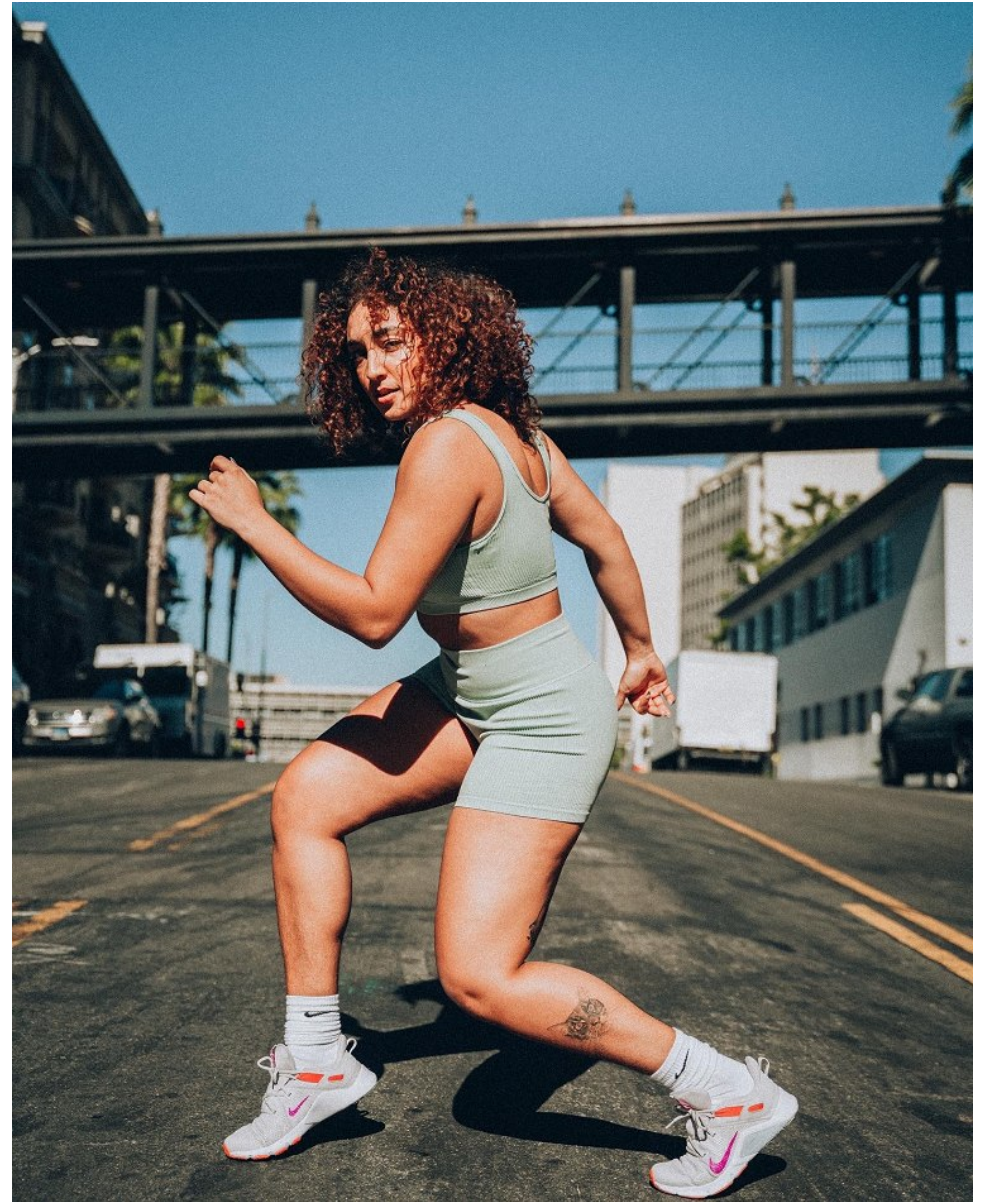

MARIAH MORRIS

Height: 5'9" Bust: 36" D Waist: 30" Hip: 44" Dress: 10 US Shoe: 9.5 US Hair: Brown Eyes: Brown