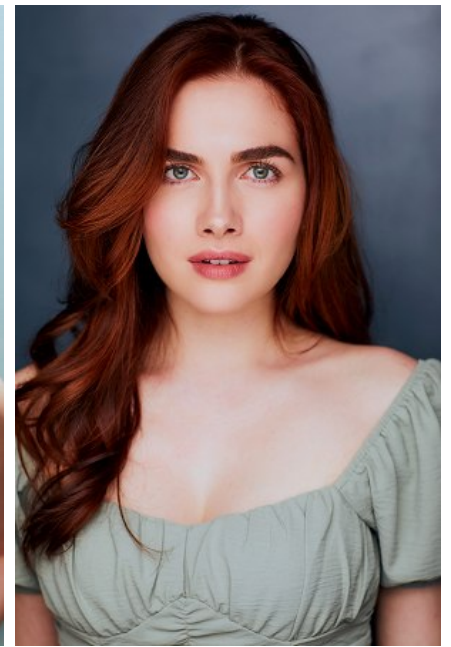

HAYLEY KNIPS

Height: 5'8" Bust: 34" C Waist: 28" Hip: 39" Dress: 4-6 US Shoe: 9.5 US
Hair: Auburn Eyes: Green

b B E L L A G E N C Y
MODEL & TALENT

Bella Agency Los Angeles 6430 Sunset Blvd, Suite 460, Los Angeles, CA 90028
T: 323.462.9191 F: 323.210.7101 Email: info@bellaagency.com