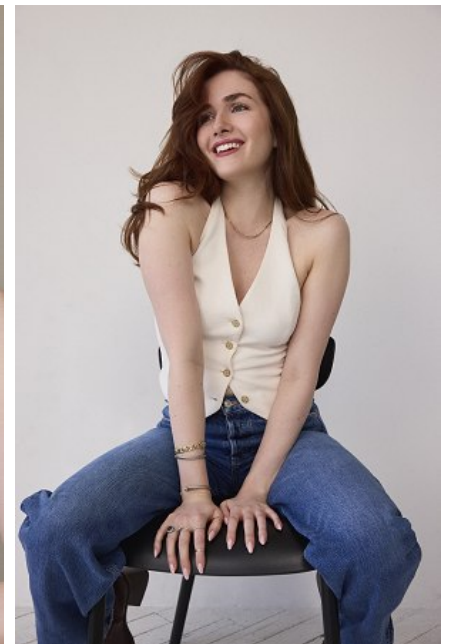

HAYLEY KNIPS

Height: 5'8" Bust: 34" C Waist: 28" Hip: 39" Dress: 4-6 US Shoe: 9.5 US
Hair: Auburn Eyes: Green

b B E L L A G E N C Y
MODEL & TALENT

Bella Agency Los Angeles 6430 Sunset Blvd, Suite 460, Los Angeles, CA 90028
T: 323.462.9191 F: 323.210.7101 Email: info@bellaagency.com