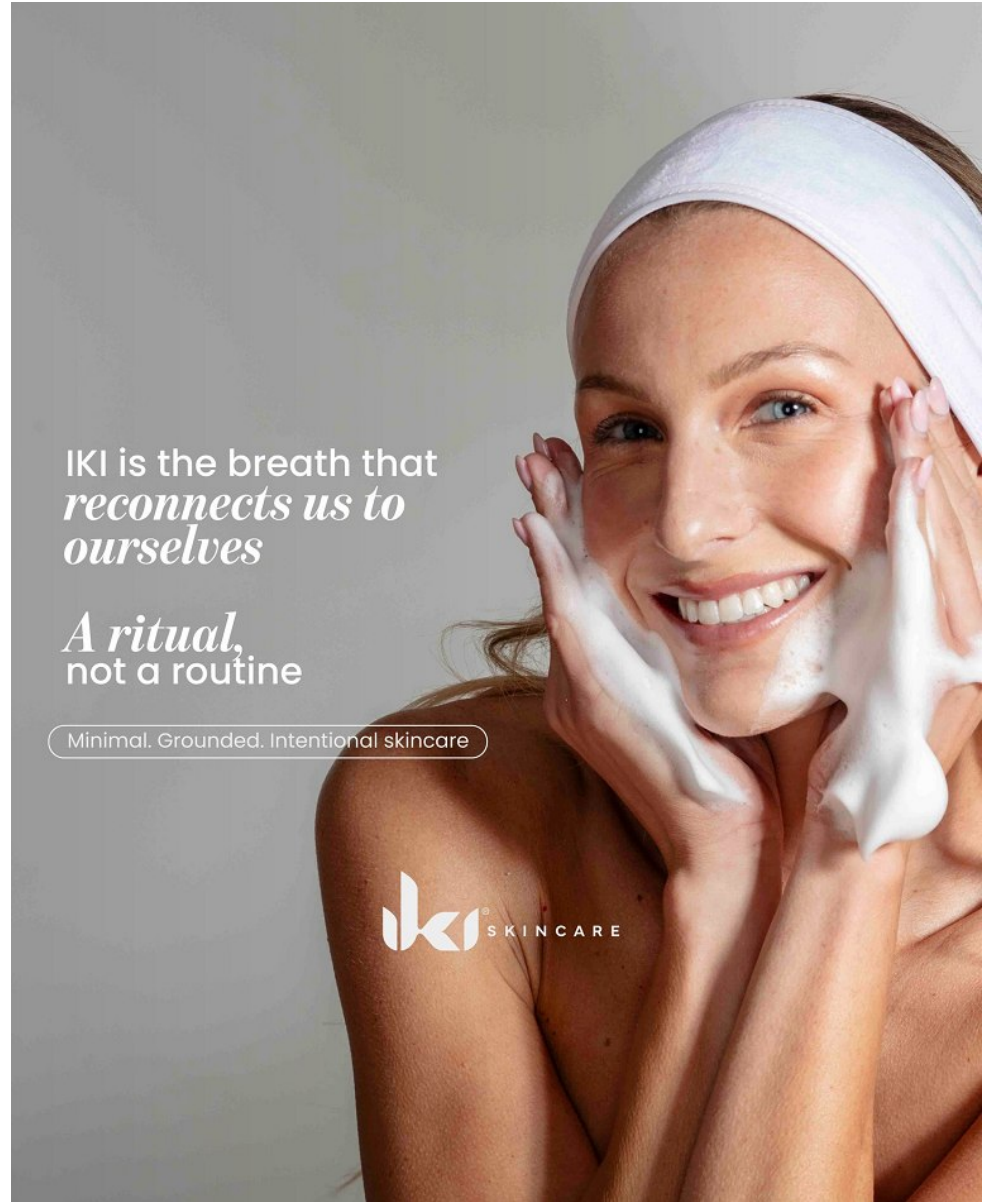

ALLISON VENZ

Height: 5'9" Bust: 32" C Waist: 24" Hip: 34" Dress: 2 US Shoe: 9.5 US Hair: Blonde Eyes: Blue