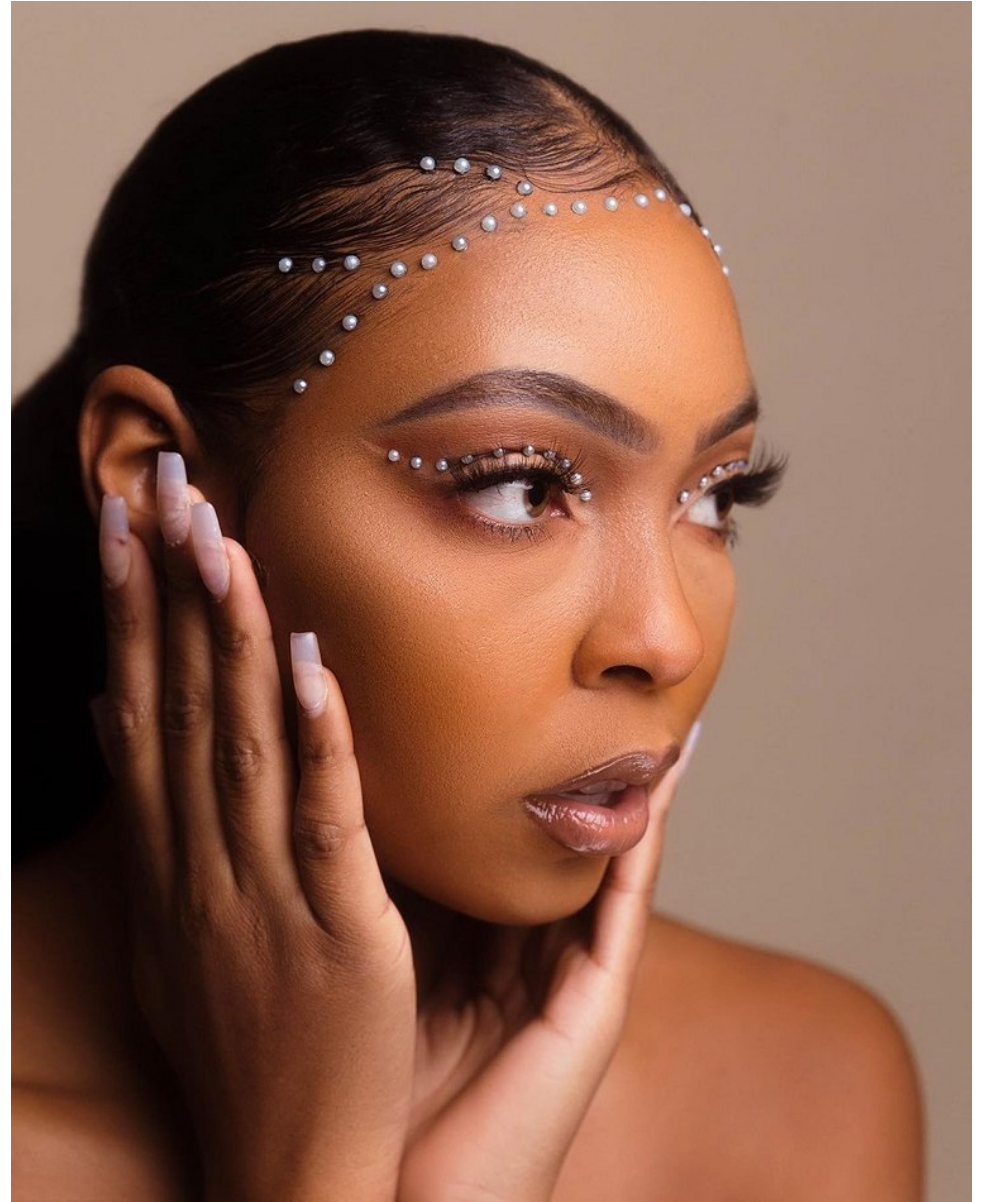

I'YANA GRAY

Height: 5'9" Bust: 32" C Waist: 25" Hip: 37" Dress: 0-2 US Shoe: 9.5 US Hair: Black Eyes: Hazel