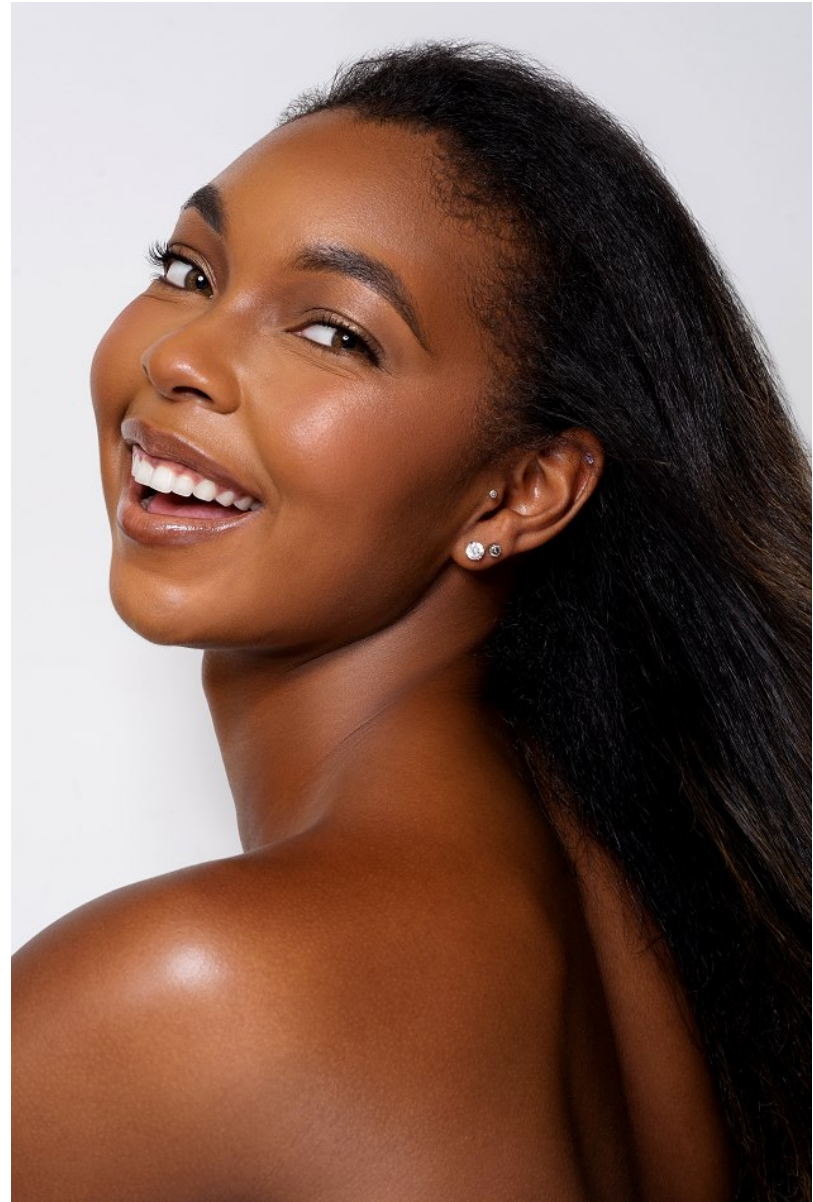

I'YANA GRAY

Height: 5'9" Bust: 32" C Waist: 25" Hip: 37" Dress: 0-2 US Shoe: 9.5 US Hair: Black Eyes: Hazel

I'YANA GRAY

Height: 5'9" Bust: 32" C Waist: 25" Hip: 37" Dress: 0-2 US Shoe: 9.5 US Hair: Black Eyes: Hazel