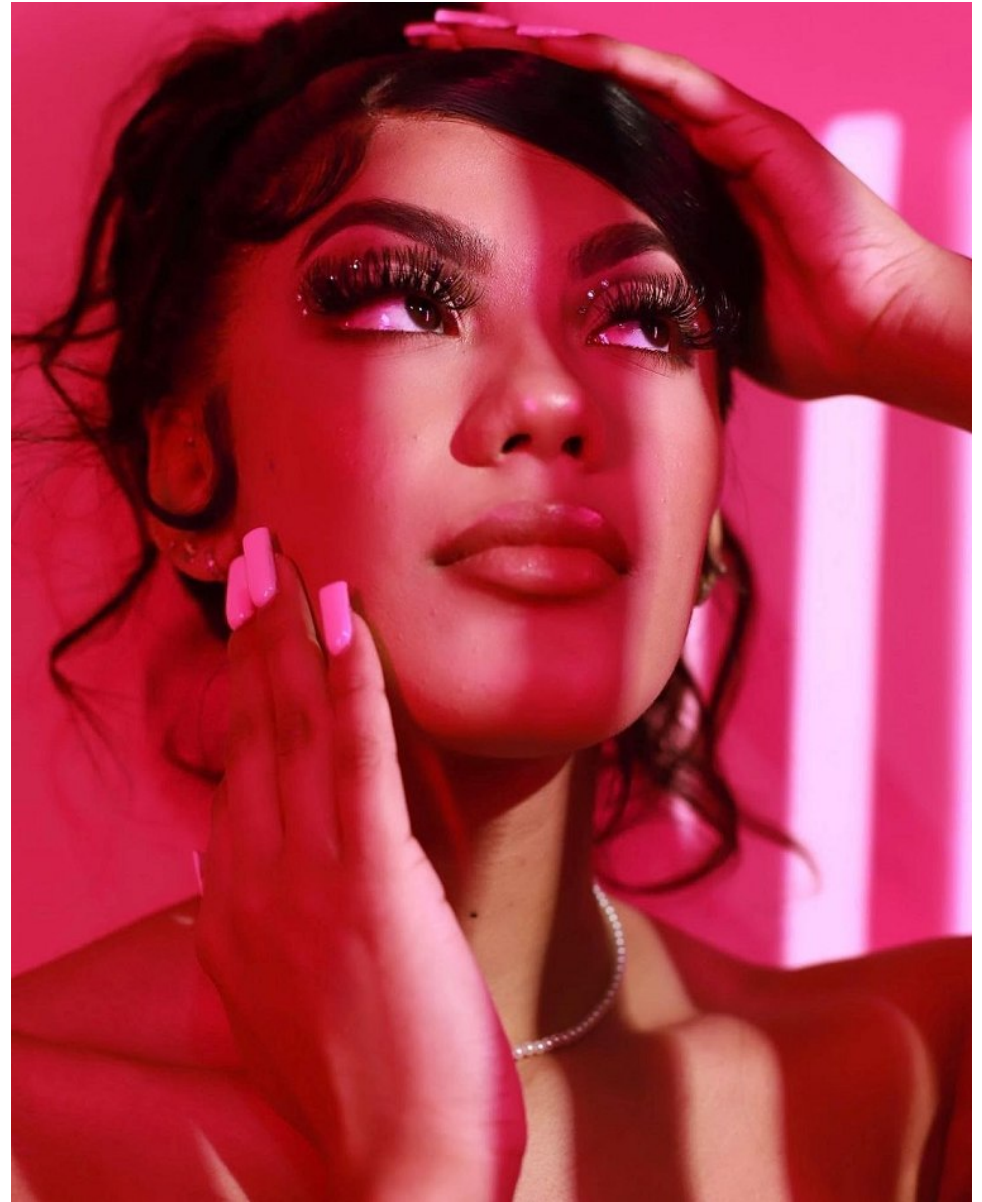

MICHELLE CASTELLON

Height: 5'5.5" Bust: 35" C Waist: 30.5" Hip: 38" Dress: 4 US Shoe: 8.5 US Hair: Brown Eyes: Brown