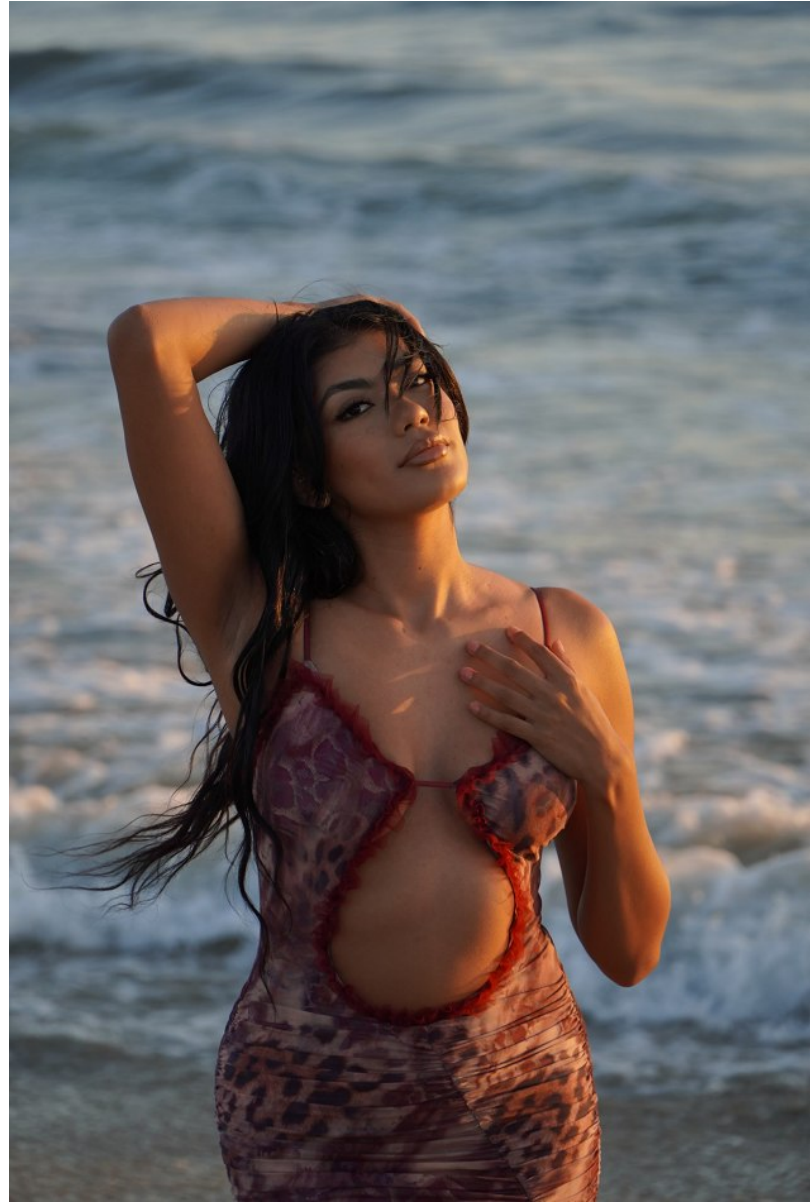

**MICHELLE CASTELLON**

Height: 5'5.5" Bust: 35" C Waist: 30.5" Hip: 38" Dress: 4 US Shoe: 8.5 US Hair: Brown Eyes: Brown

**MICHELLE CASTELLON**

Height: 5'5.5" Bust: 35" C Waist: 30.5" Hip: 38" Dress: 4 US Shoe: 8.5 US Hair: Brown Eyes: Brown

MICHELLE CASTELLON

Height: 5'5.5" Bust: 35" C Waist: 30.5" Hip: 38" Dress: 4 US Shoe: 8.5 US Hair: Brown Eyes: Brown

MICHELLE CASTELLON

Height: 5'5.5" Bust: 35" C Waist: 30.5" Hip: 38" Dress: 4 US Shoe: 8.5 US Hair: Brown Eyes: Brown