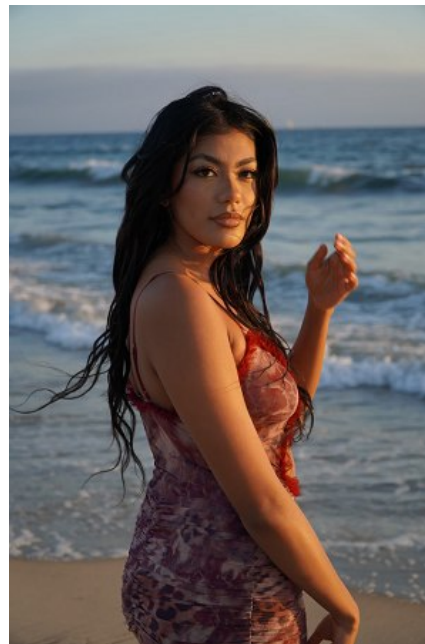

MICHELLE CASTELLON

Height: 5'5.5" Bust: 35" C Waist: 30.5" Hip: 38" Dress: 4 US Shoe: 8.5 US
Hair: Brown Eyes: Brown

b B E L L A G E N C Y
MODEL & TALENT

Bella Agency Los Angeles 6430 Sunset Blvd, Suite 460, Los Angeles, CA 90028
T: 323.462.9191 F: 323.210.7101 Email: info@bellaagency.com