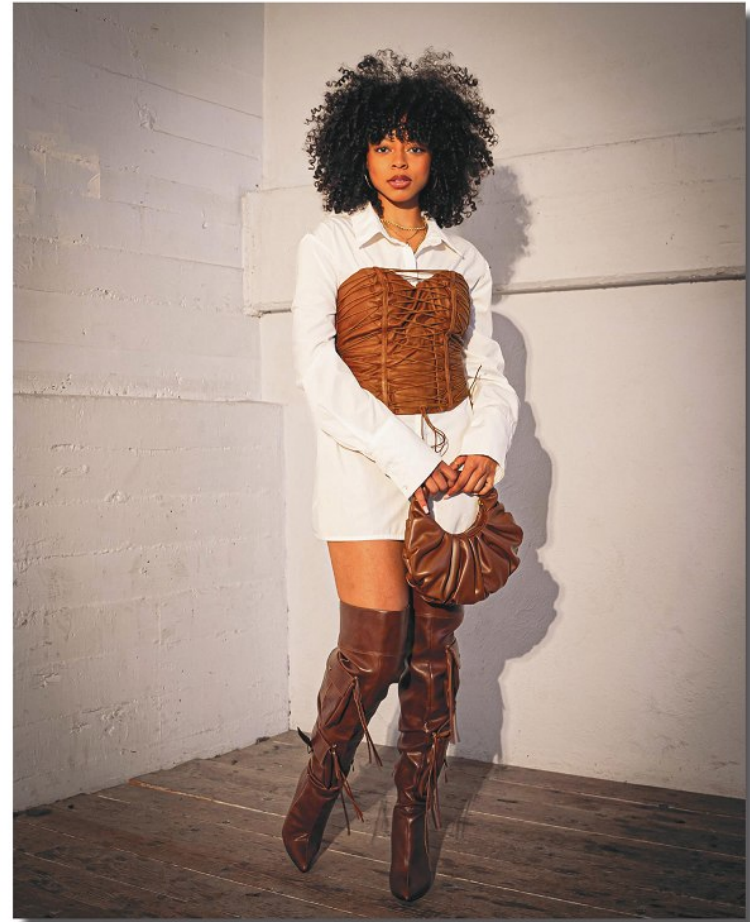

JOI FEATHERSTONE

Height: 5'5" Bust: 34" D Waist: 24" Hip: 34" Dress: 4 US Shoe: 7 US Hair: Brown Eyes: Brown