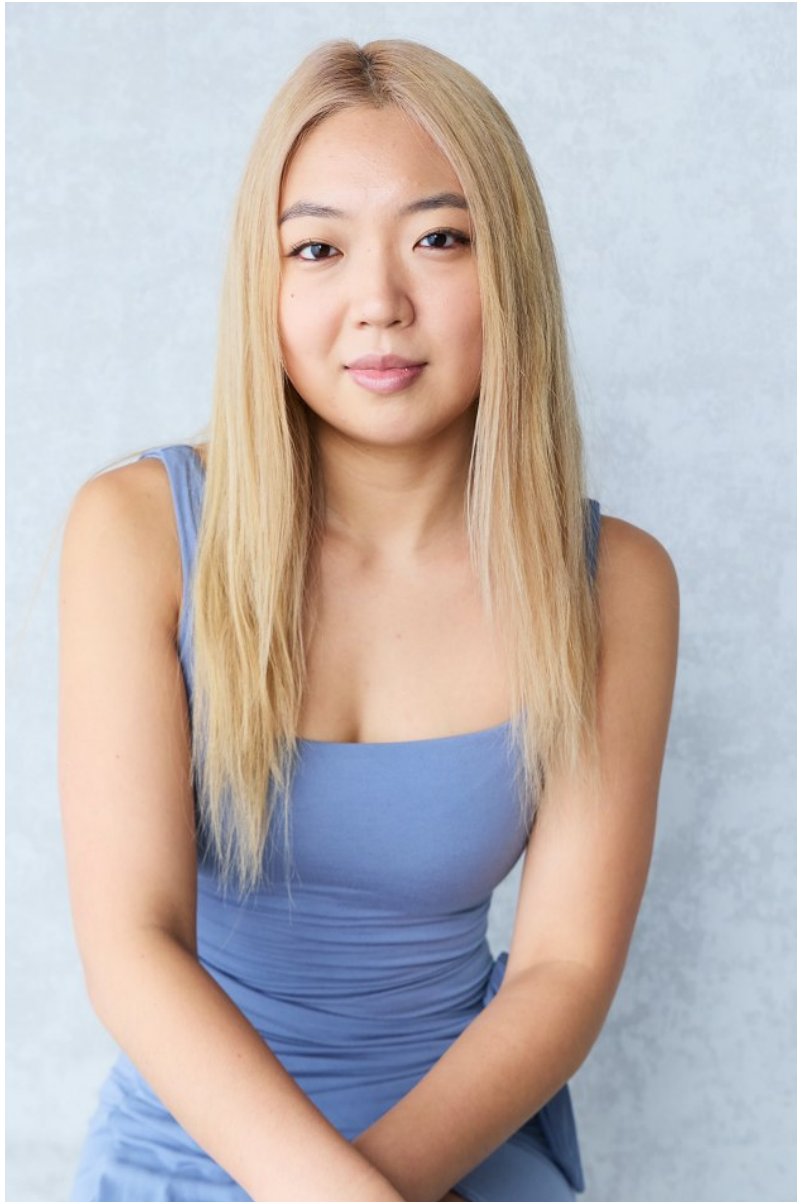

CAROLINE FAITH

Height: 5'8" Bust: 26" A Hip: 37" Dress: 4-6 US Shoe: 8.5 US Hair: Black Eyes: Brown

CAROLINE FAITH

Height: 5'8" Bust: 26" A Hip: 37" Dress: 4-6 US Shoe: 8.5 US Hair: Black Eyes: Brown

CAROLINE FAITH

Height: 5'8" Bust: 26" A Hip: 37" Dress: 4-6 US Shoe: 8.5 US Hair: Black Eyes: Brown

CAROLINE FAITH

Height: 5'8" Bust: 26" A Hip: 37" Dress: 4-6 US Shoe: 8.5 US Hair: Black Eyes: Brown

CAROLINE FAITH

Height: 5'8" Bust: 26" A Hip: 37" Dress: 4-6 US Shoe: 8.5 US Hair: Black Eyes: Brown

CAROLINE FAITH

Height: 5'8" Bust: 26" A Hip: 37" Dress: 4-6 US Shoe: 8.5 US Hair: Black Eyes: Brown

CAROLINE FAITH

Height: 5'8" Bust: 26" A Hip: 37" Dress: 4-6 US Shoe: 8.5 US Hair: Black Eyes: Brown