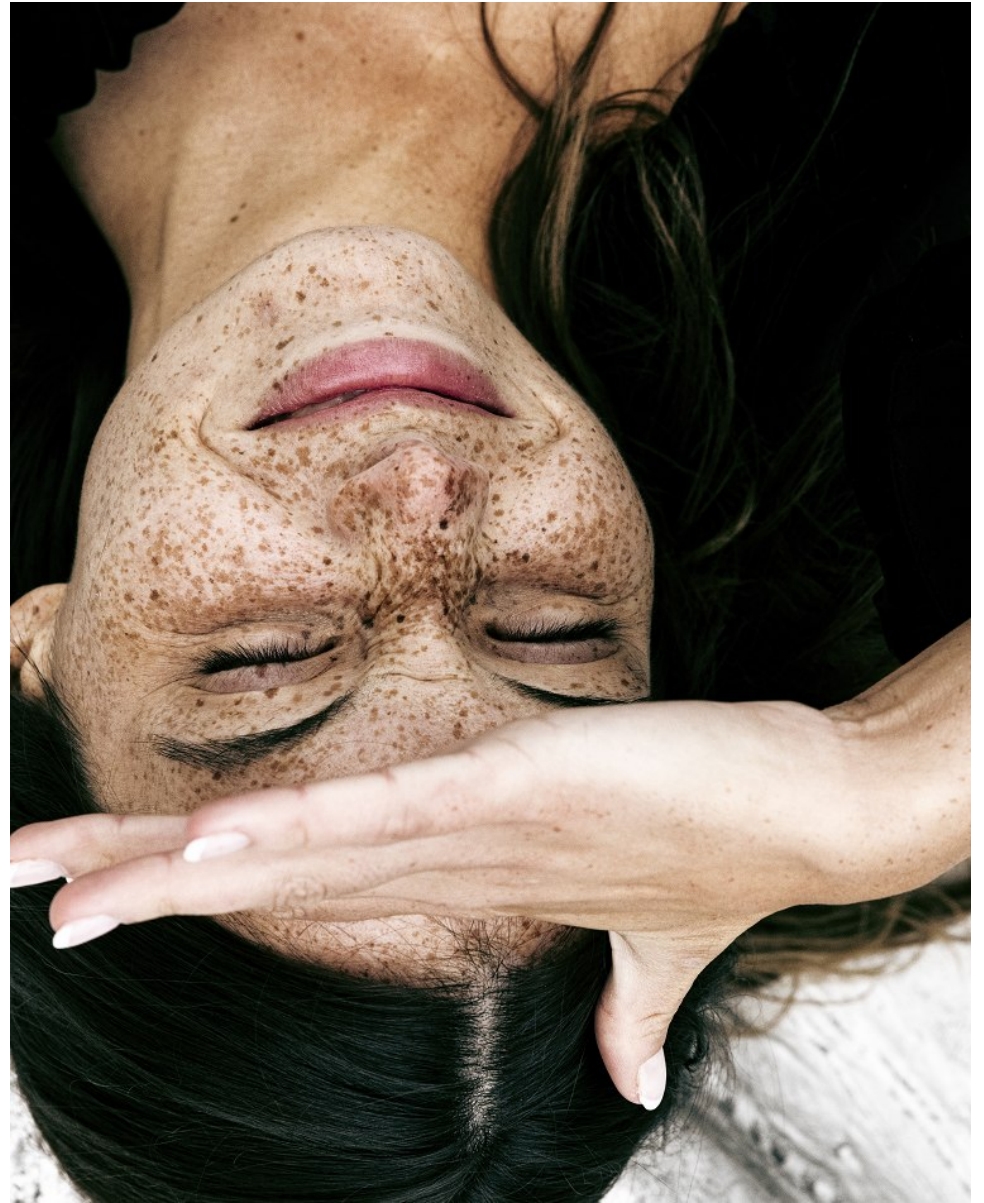

LILLIAN CONNELL

Height: 5'5" Bust: 30" C Waist: 24.5" Hip: 35" Dress: 0-2 US Shoe: 7.5 US Hair: Dark Brown Eyes: Brown