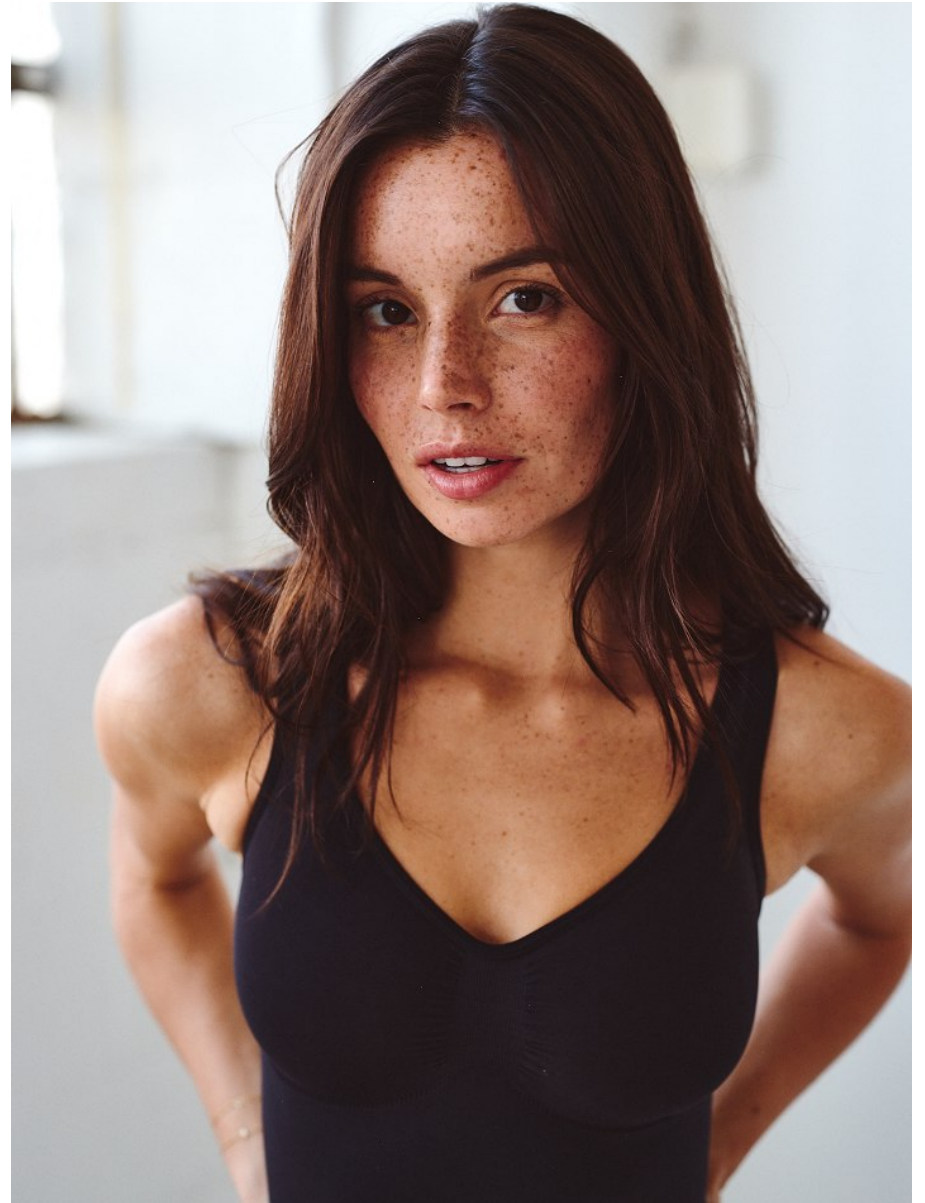

LILLIAN CONNELL

Height: 5'5" Bust: 30" C Waist: 24.5" Hip: 35" Dress: 0-2 US Shoe: 7.5 US Hair: Dark Brown Eyes: Brown