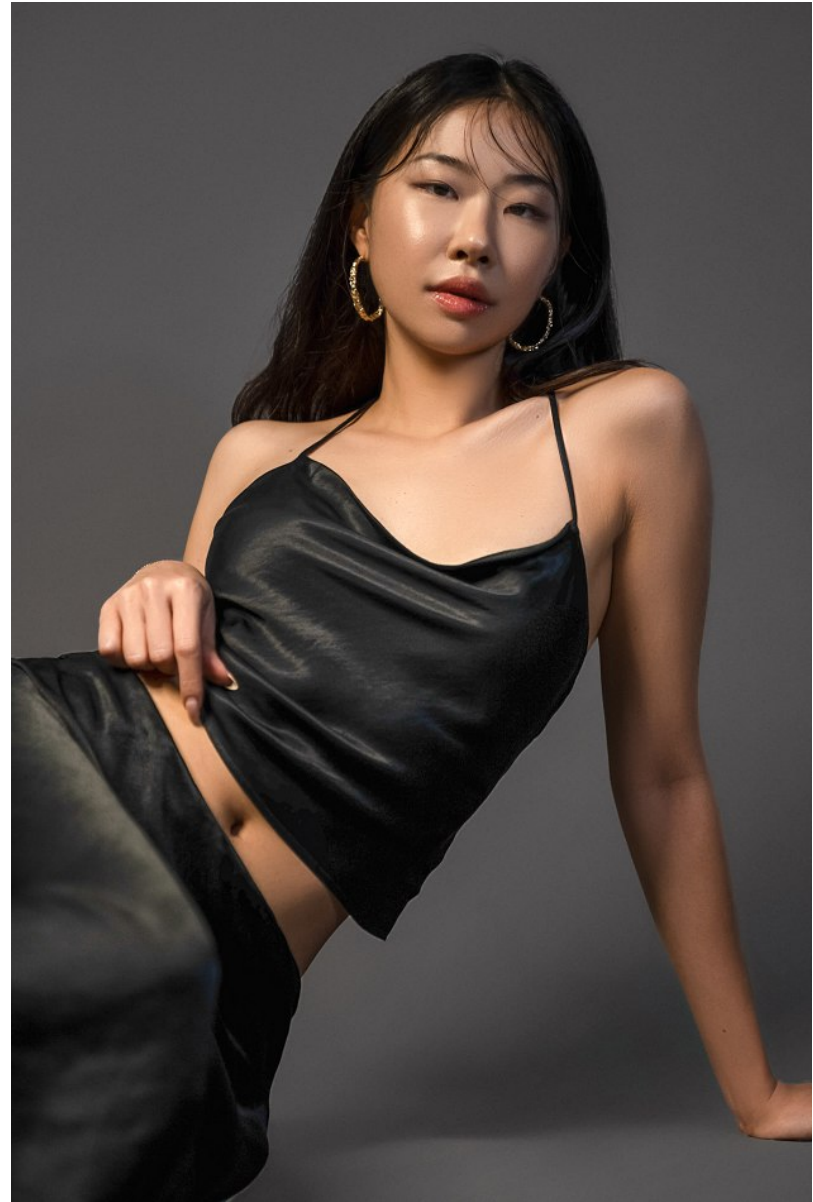

YENI CHO

Height: 5'8" Bust: 34" C Waist: 25" Hip: 34" Dress: 2 US Shoe: 9 US Hair: Dark Brown Eyes: Brown

YENI CHO

Height: 5'8" Bust: 34" C Waist: 25" Hip: 34" Dress: 2 US Shoe: 9 US Hair: Dark Brown Eyes: Brown