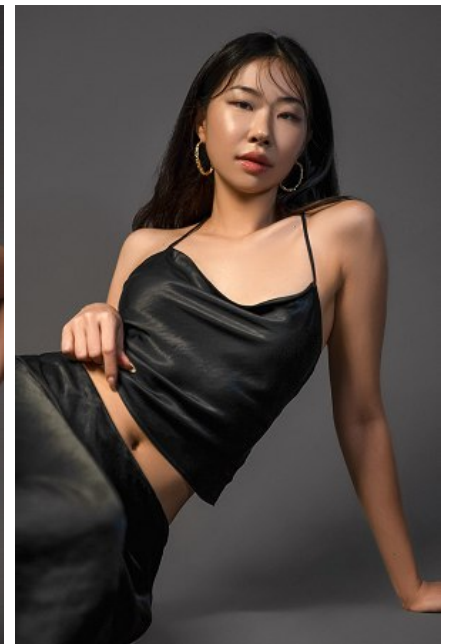

YENI CHO

Height: 5'8" Bust: 34" C Waist: 25" Hip: 34" Dress: 2 US Shoe: 9 US Hair: Dark Brown Eyes: Brown

b B E L L A G E N C Y
MODEL & TALENT

Bella Agency Los Angeles 6430 Sunset Blvd, Suite 460, Los Angeles, CA 90028
T: 323.462.9191 F: 323.210.7101 Email: info@bellaagency.com