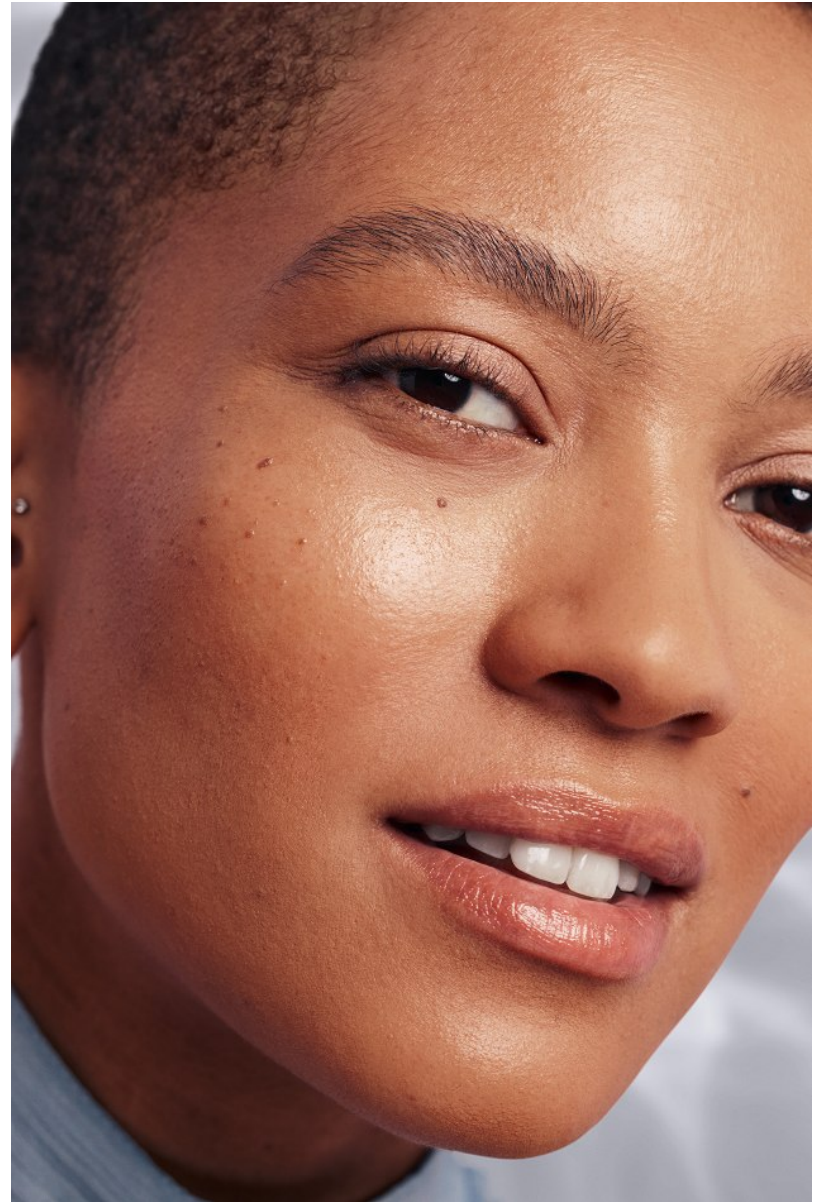

AMANYA MALOBA

Height: 5'5" Bust: 34" B Waist: 26" Hip: 37" Dress: 2-4 US Shoe: 9 US Eyes: Brown

AMANYA MALOBA

Height: 5'5" Bust: 34" B Waist: 26" Hip: 37" Dress: 2-4 US Shoe: 9 US Eyes: Brown

AMANYA MALOBA

Height: 5'5" Bust: 34" B Waist: 26" Hip: 37" Dress: 2-4 US Shoe: 9 US Eyes: Brown

AMANYA MALOBA

Height: 5'5" Bust: 34" B Waist: 26" Hip: 37" Dress: 2-4 US Shoe: 9 US Eyes: Brown

AMANYA MALOBA

Height: 5'5" Bust: 34" B Waist: 26" Hip: 37" Dress: 2-4 US Shoe: 9 US Eyes: Brown