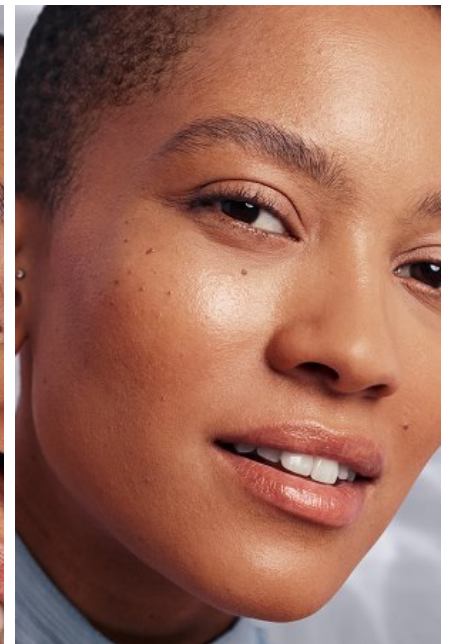

AMANYA MALOBA

Height: 5'5" Bust: 34" B Waist: 26" Hip: 37" Dress: 2-4 US Shoe: 9 US
Eyes: Brown

b B E L L A G E N C Y
MODEL & TALENT

Bella Agency Los Angeles 6430 Sunset Blvd, Suite 460, Los Angeles, CA 90028
T: 323.462.9191 F: 323.210.7101 Email: info@bellaagency.com