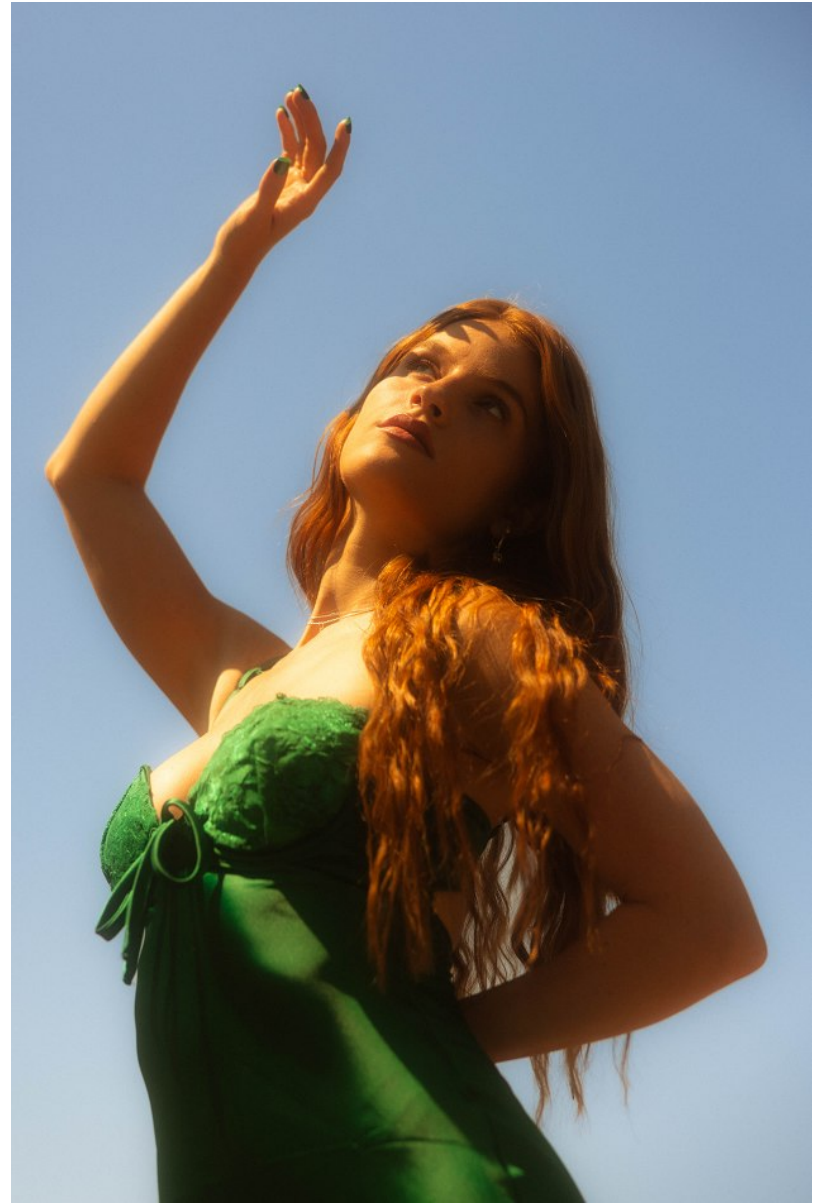

JADE PATERI

Height: 5'4" Bust: 32" C Waist: 25" Hip: 35" Dress: 0 US Shoe: 7.5 US Hair: Red Eyes: Blue