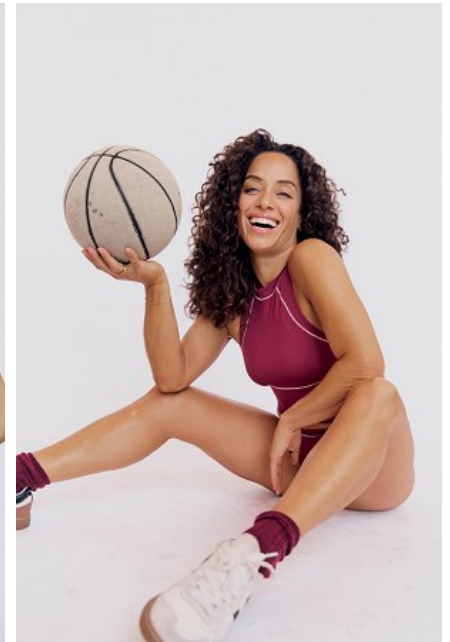

LATICIA LEE

Height: 5'7" Bust: 34" B Waist: 27" Hip: 39" Dress: 2-4 US Shoe: 9 US
Hair: Blonde Eyes: Blue

b B E L L A G E N C Y
MODEL & TALENT

Bella Agency Los Angeles 6430 Sunset Blvd, Suite 460, Los Angeles, CA 90028
T: 323.462.9191 F: 323.210.7101 Email: info@bellaagency.com