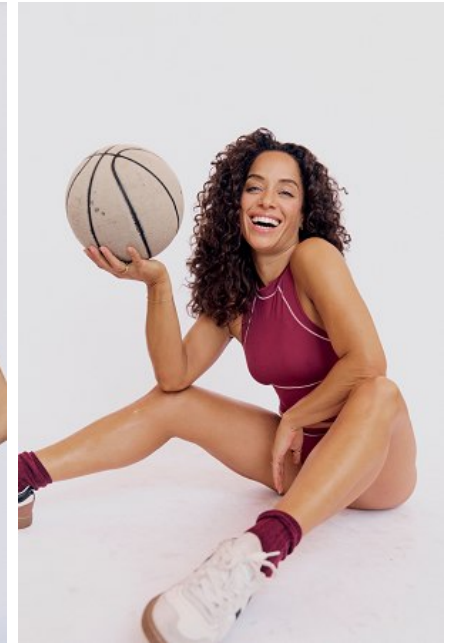

LATICIA LEE

Height: 5'7" Bust: 34" B Waist: 27" Hip: 39" Dress: 2-4 US Shoe: 9 US
Hair: Blonde Eyes: Blue

b B E L L A G E N C Y
MODEL & TALENT

Bella Agency Los Angeles 6430 Sunset Blvd, Suite 460, Los Angeles, CA 90028
T: 323.462.9191 F: 323.210.7101 Email: info@bellaagency.com