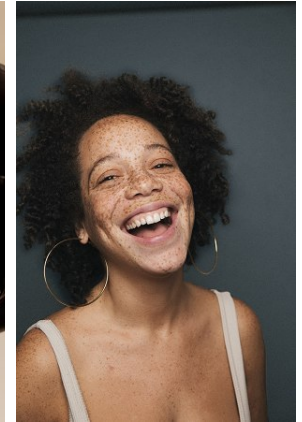

HOPE STEINMAN-IACULLO

Height: 5'6" Bust: 32" F Waist: 41.5" Hip: 40" Dress: 6 US Shoe: 8 US Hair: Brown Eyes: Brown

**CAN ART FEEL LIKE LOVE?**

Cathy

FIND OUT AT

**PST ART**

SEP 2024 - FEB 2025 | WWW.PST.ART