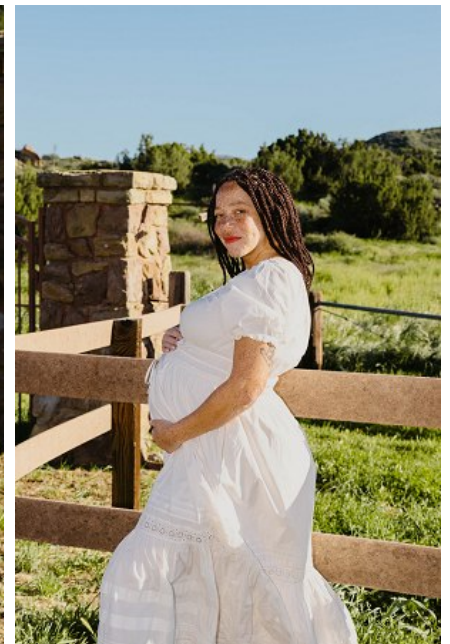

HOPE STEINMAN-IACULLO

Height: 5'6" Bust: 32" F Waist: 41.5" Hip: 40" Dress: 6 US Shoe: 8 US
Hair: Brown Eyes: Brown

b B E L L A G E N C Y
MODEL & TALENT

Bella Agency Los Angeles 6430 Sunset Blvd, Suite 460, Los Angeles, CA 90028
T: 323.462.9191 F: 323.210.7101 Email: info@bellaagency.com