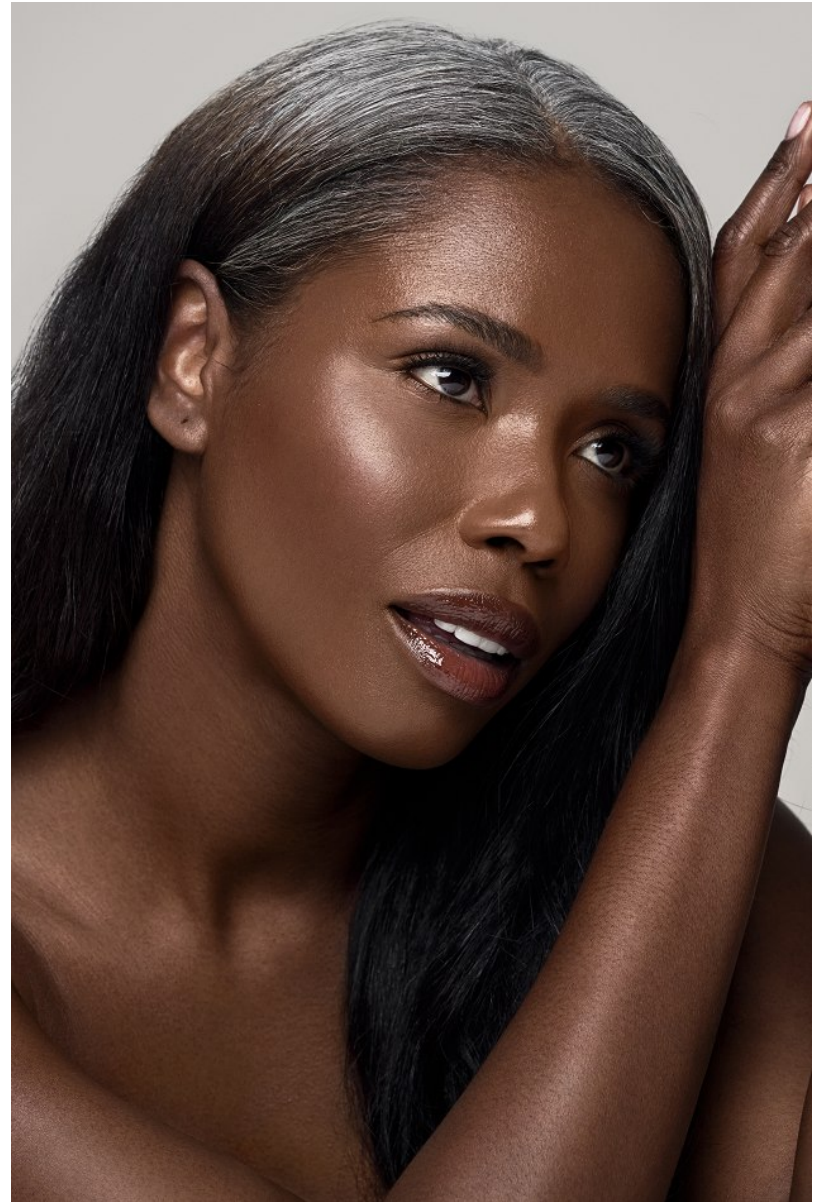

PORSCHE THOMAS

Height: 5'9" Bust: 36" C Waist: 29" Hip: 39" Dress: 6 US Shoe: 10.5 US Hair: Black Eyes: Brown

PORSCHE THOMAS

Height: 5'9" Bust: 36" C Waist: 29" Hip: 39" Dress: 6 US Shoe: 10.5 US Hair: Black Eyes: Brown