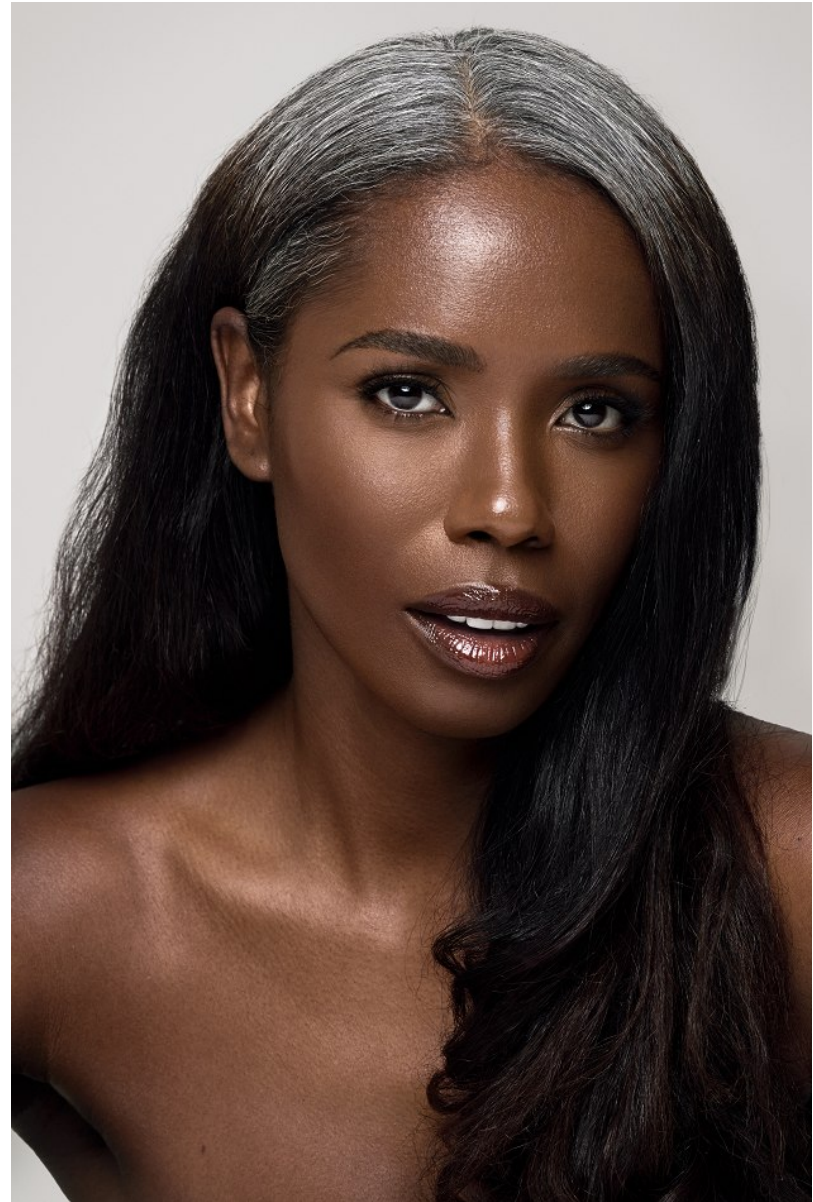

PORSCHE THOMAS

Height: 5'9" Bust: 36" C Waist: 29" Hip: 39" Dress: 6 US Shoe: 10.5 US Hair: Black Eyes: Brown

PORSCHE THOMAS

Height: 5'9" Bust: 36" C Waist: 29" Hip: 39" Dress: 6 US Shoe: 10.5 US Hair: Black Eyes: Brown