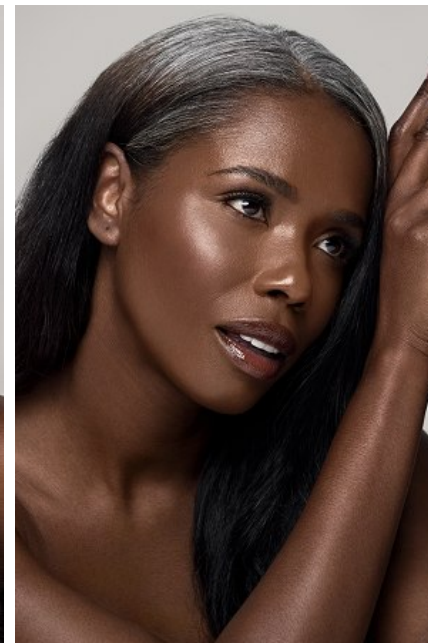

PORSCHE THOMAS

Height: 5'9" Bust: 36" C Waist: 29" Hip: 39" Dress: 6 US Shoe: 10.5 US
Hair: Black Eyes: Brown

b B E L L A G E N C Y
MODEL & TALENT

Bella Agency Los Angeles 6430 Sunset Blvd, Suite 460, Los Angeles, CA 90028
T: 323.462.9191 F: 323.210.7101 Email: info@bellaagency.com