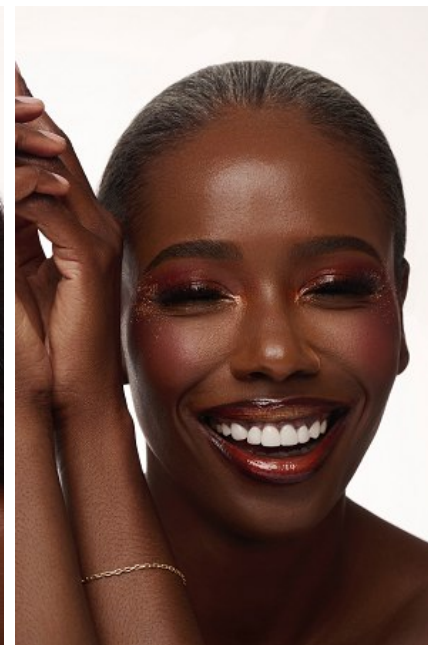

PORSCHE THOMAS

Height: 5'9" Bust: 36" C Waist: 29" Hip: 39" Dress: 6 US Shoe: 10.5 US
Hair: Black Eyes: Brown

b B E L L A G E N C Y
MODEL & TALENT

Bella Agency Los Angeles 6430 Sunset Blvd, Suite 460, Los Angeles, CA 90028
T: 323.462.9191 F: 323.210.7101 Email: info@bellaagency.com