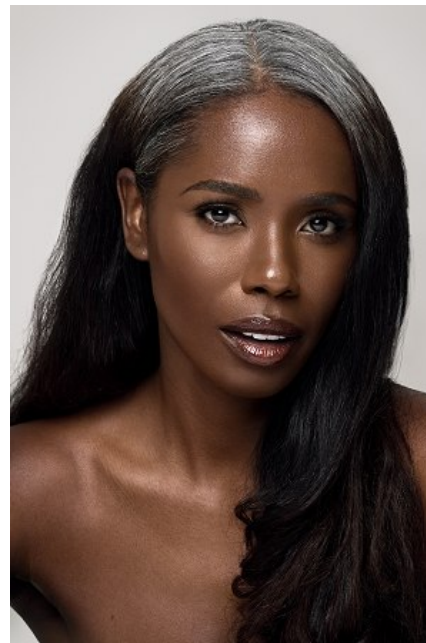

PORSCHE THOMAS

Height: 5'9" Bust: 36" C Waist: 29" Hip: 39" Dress: 6 US Shoe: 10.5 US
Hair: Black Eyes: Brown

b B E L L A G E N C Y
MODEL & TALENT

Bella Agency Los Angeles 6430 Sunset Blvd, Suite 460, Los Angeles, CA 90028
T: 323.462.9191 F: 323.210.7101 Email: info@bellaagency.com