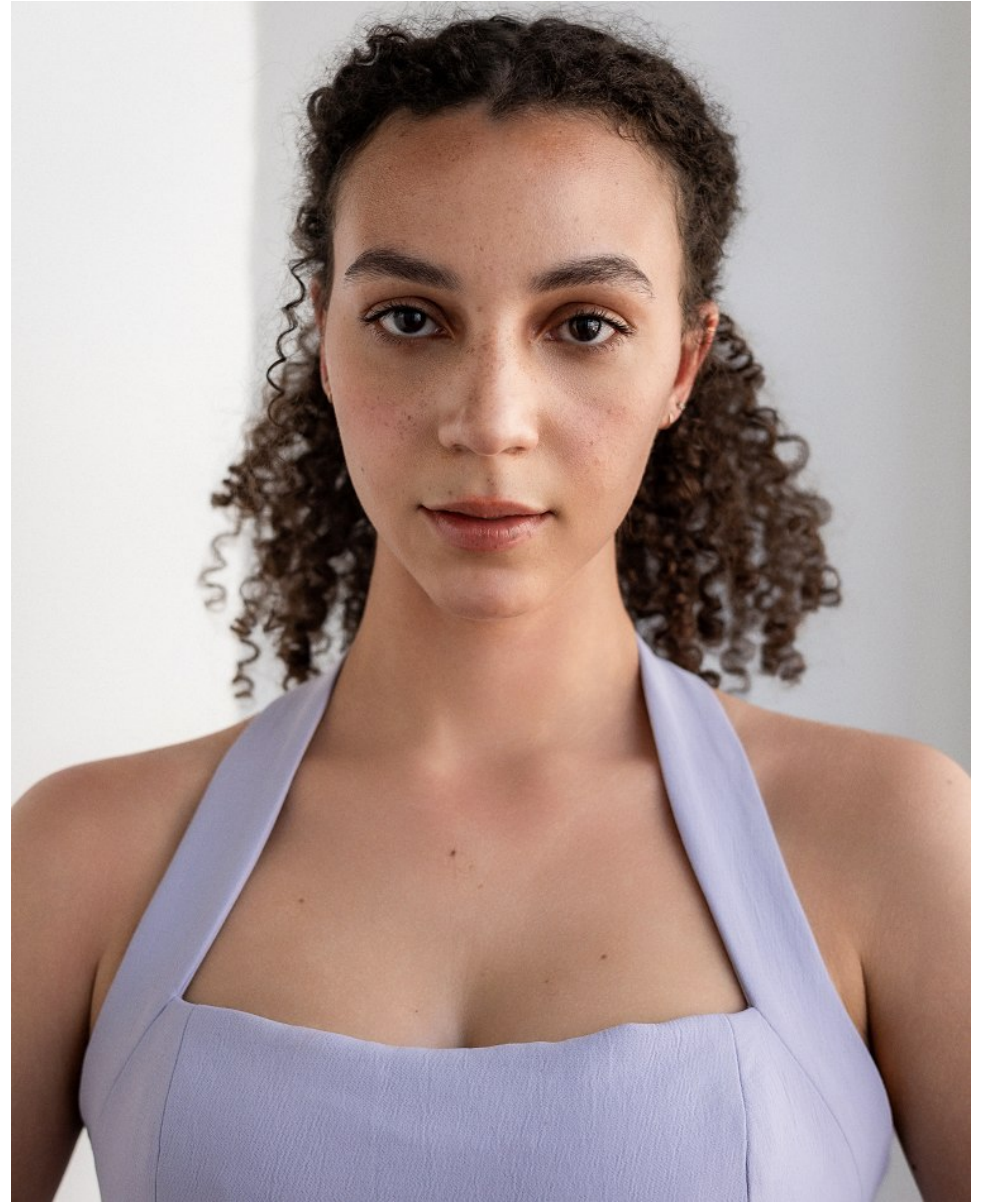

MAASAI GODWIN

Height: 5'9" Bust: 36" D Waist: 29" Hip: 40" Dress: 6 US Shoe: 8 US Hair: Brown Eyes: Brown

MAASAI GODWIN

Height: 5'9" Bust: 36" D Waist: 29" Hip: 40" Dress: 6 US Shoe: 8 US Hair: Brown Eyes: Brown