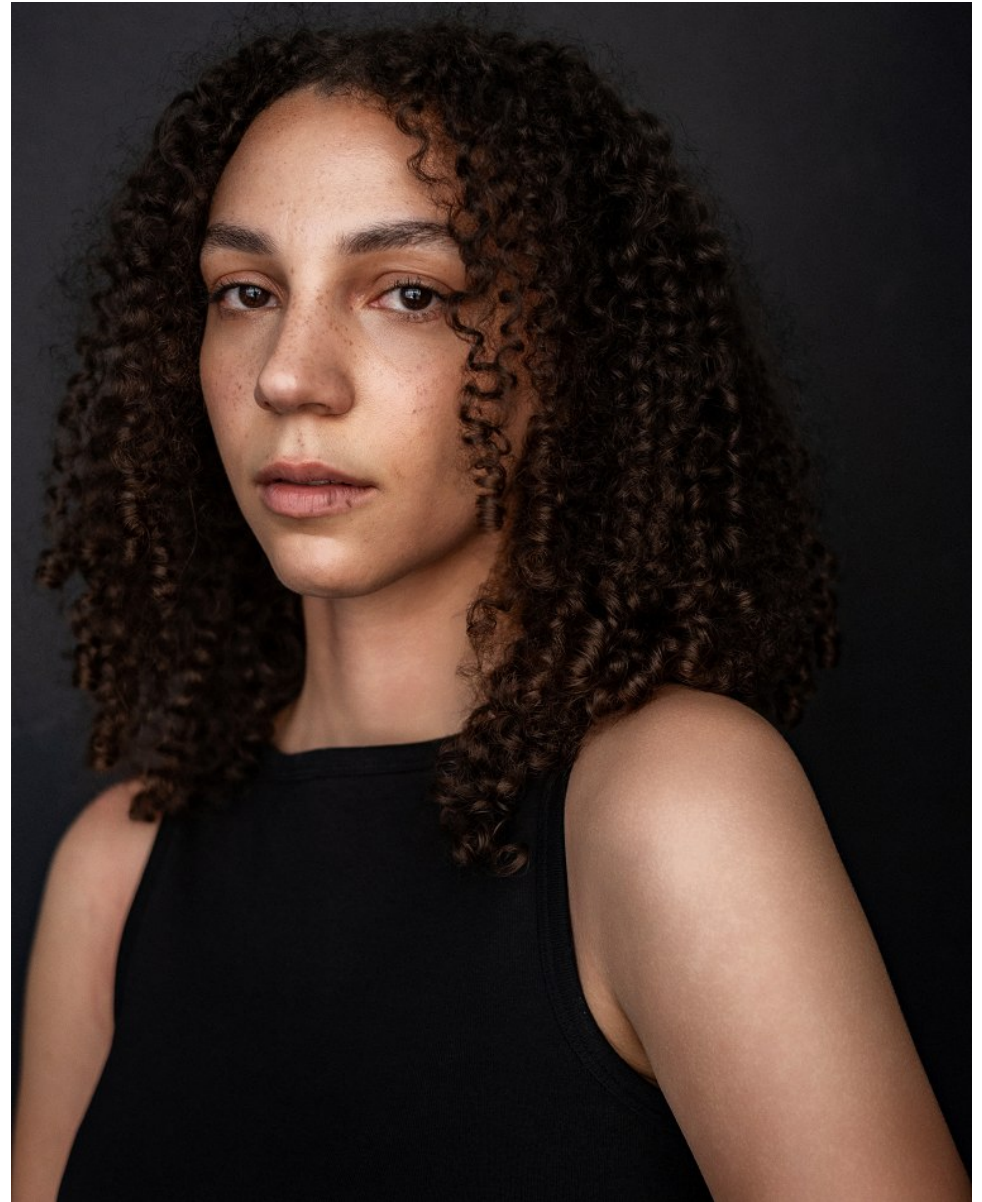

MAASAI GODWIN

Height: 5'9" Bust: 36" D Waist: 29" Hip: 40" Dress: 6 US Shoe: 8 US Hair: Brown Eyes: Brown

MAASAI GODWIN

Height: 5'9" Bust: 36" D Waist: 29" Hip: 40" Dress: 6 US Shoe: 8 US Hair: Brown Eyes: Brown