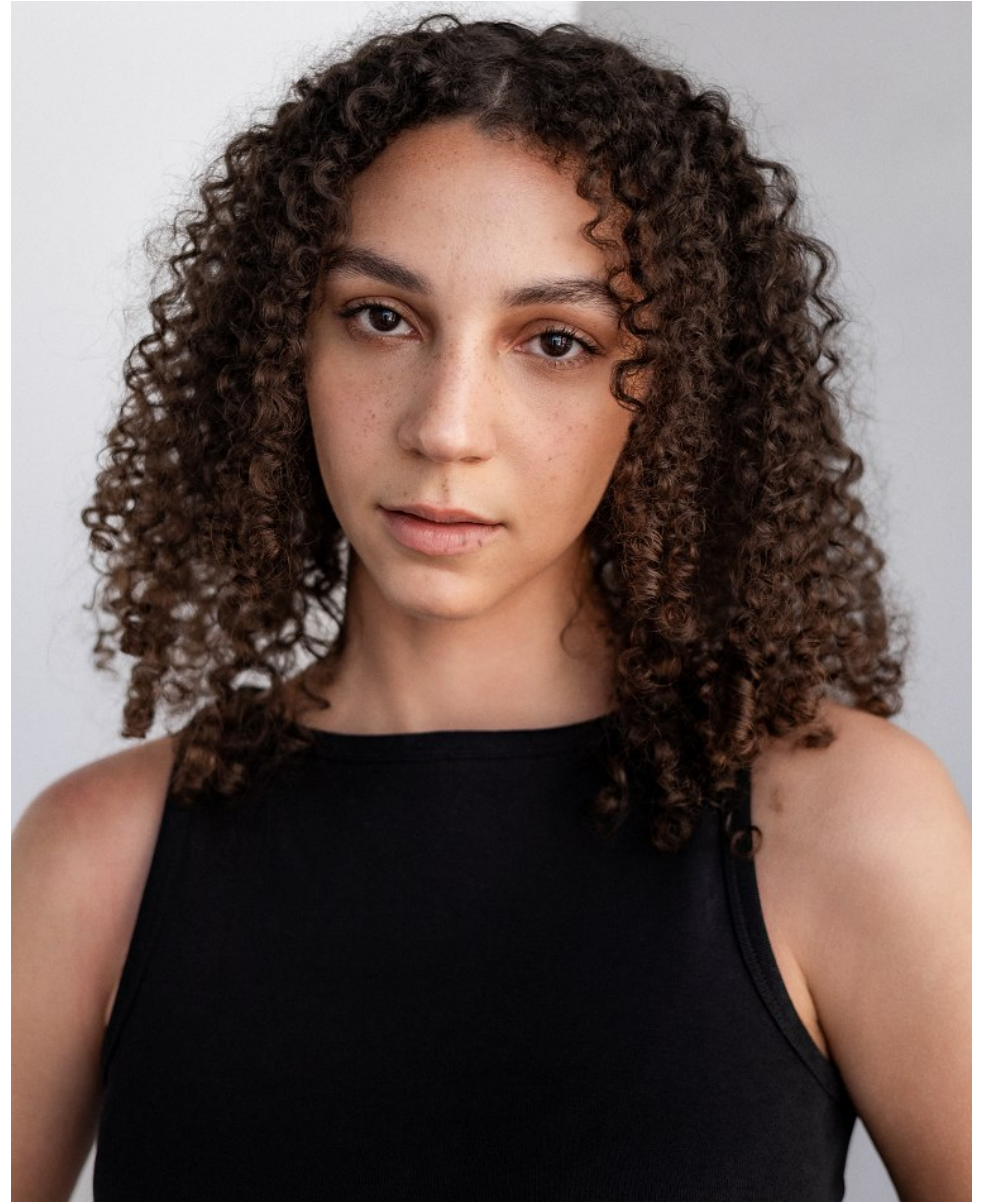

MAASAI GODWIN

Height: 5'9" Bust: 36" D Waist: 29" Hip: 40" Dress: 6 US Shoe: 8 US Hair: Brown Eyes: Brown

MAASAI GODWIN

Height: 5'9" Bust: 36" D Waist: 29" Hip: 40" Dress: 6 US Shoe: 8 US Hair: Brown Eyes: Brown