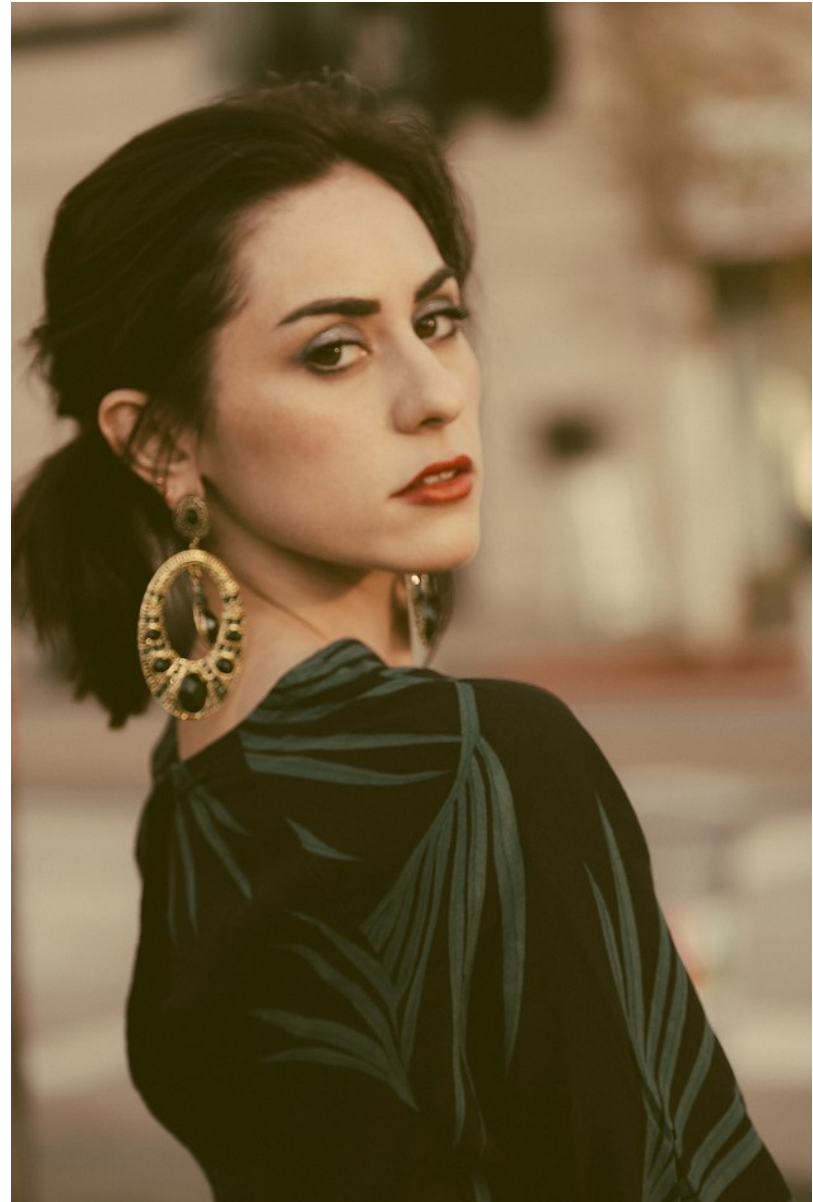

NATALIE DELGADO

Height: 5'4" Bust: 32" C Waist: 24" Hip: 32" Dress: 0-2 US Shoe: 6.5 US Hair: Brown Eyes: Hazel