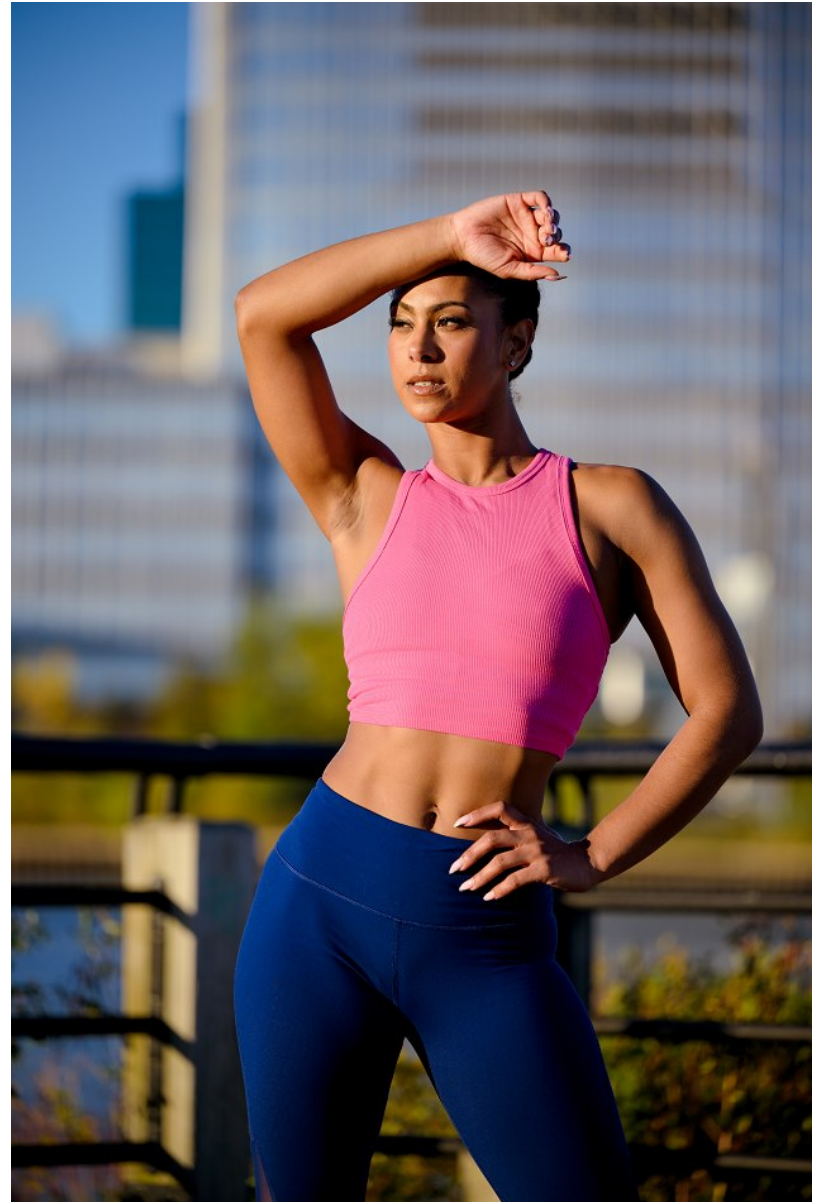

**KIA DANIELLE**

Height: 5'9" Bust: 36" B Waist: 29" Hip: 39" Dress: 6 US Shoe: 9.5 US Hair: Brown Eyes: Brown

**KIA DANIELLE**

Height: 5'9" Bust: 36" B Waist: 29" Hip: 39" Dress: 6 US Shoe: 9.5 US Hair: Brown Eyes: Brown

**KIA DANIELLE**

Height: 5'9" Bust: 36" B Waist: 29" Hip: 39" Dress: 6 US Shoe: 9.5 US Hair: Brown Eyes: Brown

KIA DANIELLE

Height: 5'9" Bust: 36" B Waist: 29" Hip: 39" Dress: 6 US Shoe: 9.5 US Hair: Brown Eyes: Brown