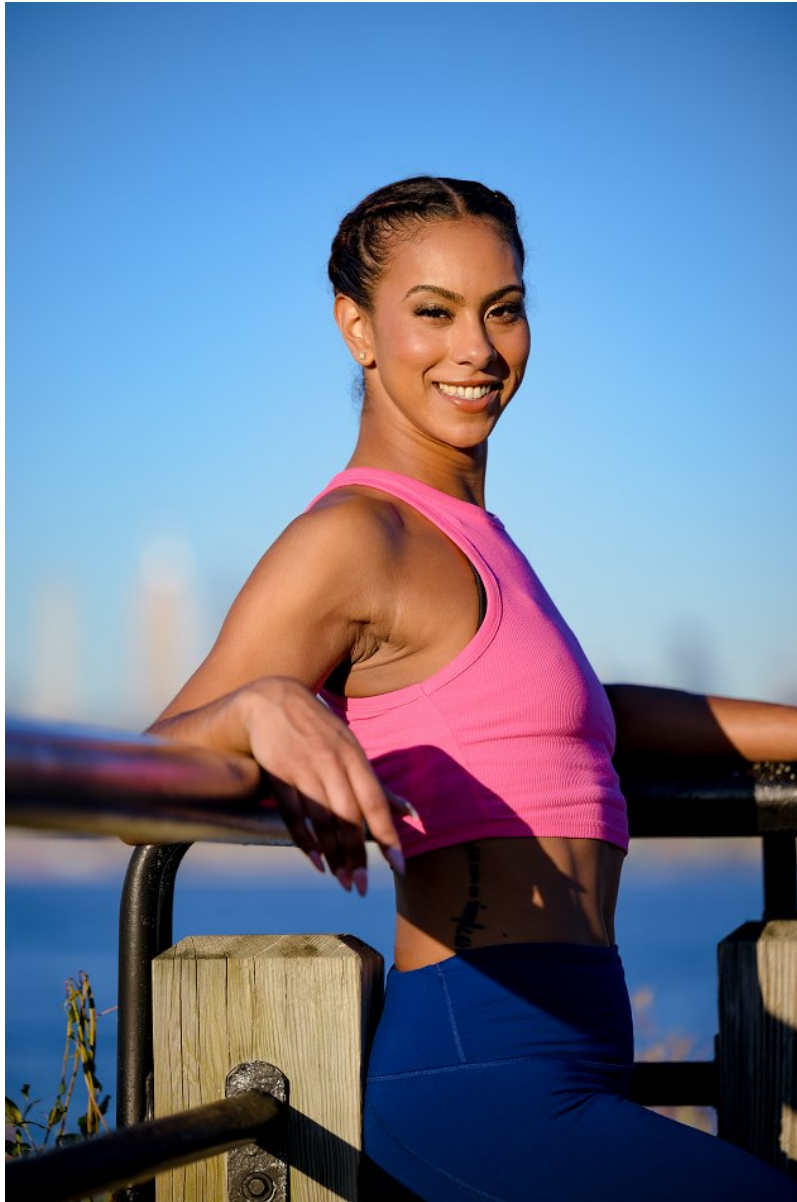

**KIA DANIELLE**

Height: 5'9" Bust: 36" B Waist: 29" Hip: 39" Dress: 6 US Shoe: 9.5 US Hair: Brown Eyes: Brown

**KIA DANIELLE**

Height: 5'9" Bust: 36" B Waist: 29" Hip: 39" Dress: 6 US Shoe: 9.5 US Hair: Brown Eyes: Brown

**KIA DANIELLE**

Height: 5'9" Bust: 36" B Waist: 29" Hip: 39" Dress: 6 US Shoe: 9.5 US Hair: Brown Eyes: Brown

KIA DANIELLE

Height: 5'9" Bust: 36" B Waist: 29" Hip: 39" Dress: 6 US Shoe: 9.5 US Hair: Brown Eyes: Brown