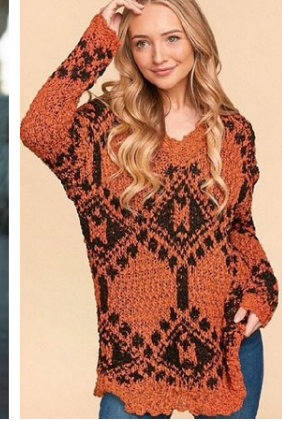

KATIE LAW

Height: 5'4" Bust: 32" C Waist: 25" Hip: 32" Dress: 0-2 US Shoe: 6.5 US

Image: Katie Law represented by Bella Agency