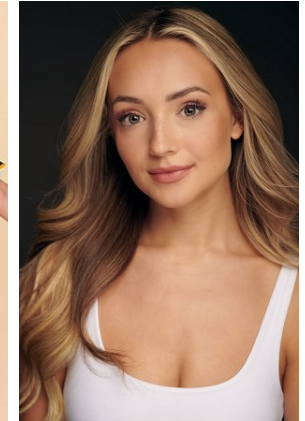

KATIE LAW

Height: 5'4" Bust: 32" C Waist: 25" Hip: 32" Dress: 0-2 US Shoe: 6.5 US

Image: Katie Law represented by Bella Agency